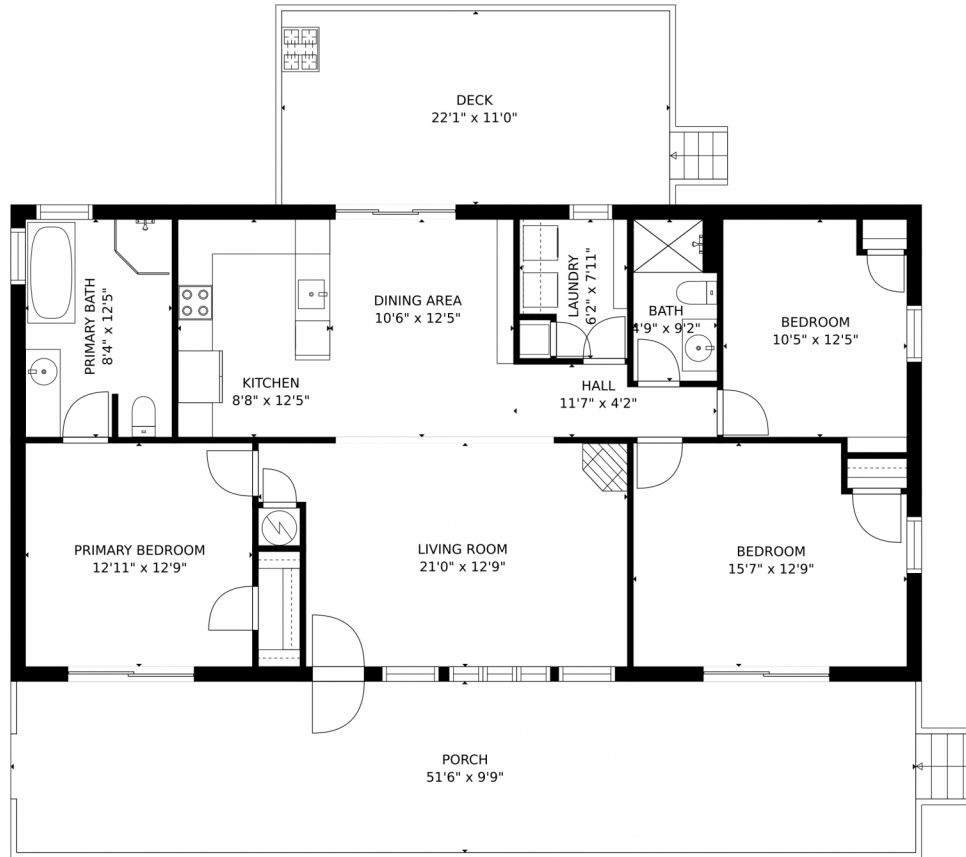

365 Middle Fork Vista
 Fairplay, CO 80440
 COMMUNITY: Redhill

Welcome to your mountaintop retreat!

Single Family 1404 SQFT 3 Beds 2 Baths 3 Acre

Becca Stenzel
 720-460-0802
 becca@firstsummitrealty.com

Scan code
 for more
 property
 details

365 Middle Fork Vista, Fairplay, CO 80440 – Main Level

GROSS INTERNAL AREA
FLOOR 1: 1278 sq. ft. EXCLUDED AREAS:
DECK: 244 sq. ft. PORCH: 500 sq. ft.
TOTAL: 1278 sq. ft.
MEASUREMENTS CALCULATED BY V1Photos.COM ARE DEEMED HIGHLY RELIABLE BUT NOT GUARANTEED.