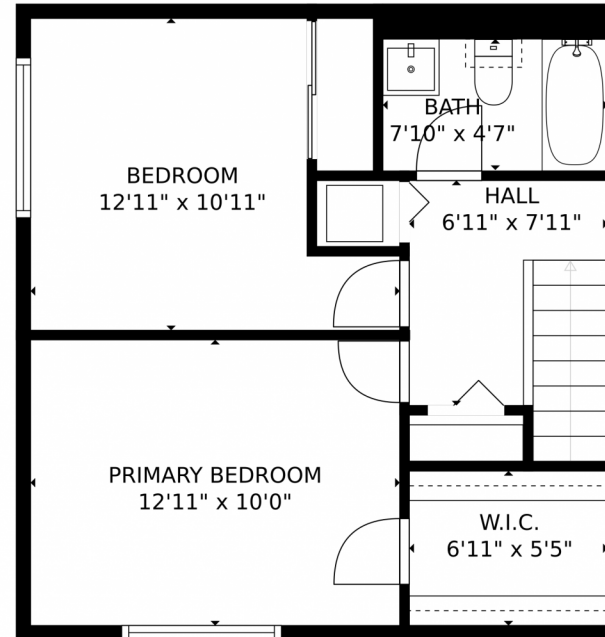

GROSS INTERNAL AREA
FLOOR 1: 373 sq. ft, FLOOR 2: 430 sq. ft
EXCLUDED AREAS: , PORCH: 23 sq. ft
TOTAL: 802 sq. ft
MEASUREMENTS CALCULATED BY V1Photos.com ARE DEEMED HIGHLY RELIABLE BUT NOT GUARANTEED.

Disclaimer: Sizes and Dimensions are Approximate, Actual May Vary.

Taylor Haas
303-665-7368
taylorh@coloradorpm.com
<https://www.coloradorpm.com/available-rental-properties-denver>

GROSS INTERNAL AREA
FLOOR 1: 373 sq. ft, FLOOR 2: 430 sq. ft
EXCLUDED AREAS: , PORCH: 23 sq. ft
TOTAL: 802 sq. ft
MEASUREMENTS CALCULATED BY V1Photos.com ARE DEEMED HIGHLY RELIABLE BUT NOT GUARANTEED.

FLOOR 1

FLOOR 2

GROSS INTERNAL AREA
FLOOR 1: 373 sq. ft, FLOOR 2: 430 sq. ft
EXCLUDED AREAS: , PORCH: 23 sq. ft
TOTAL: 802 sq. ft
MEASUREMENTS CALCULATED BY V1Photos.COM ARE DEEMED HIGHLY RELIABLE BUT NOT GUARANTEED.