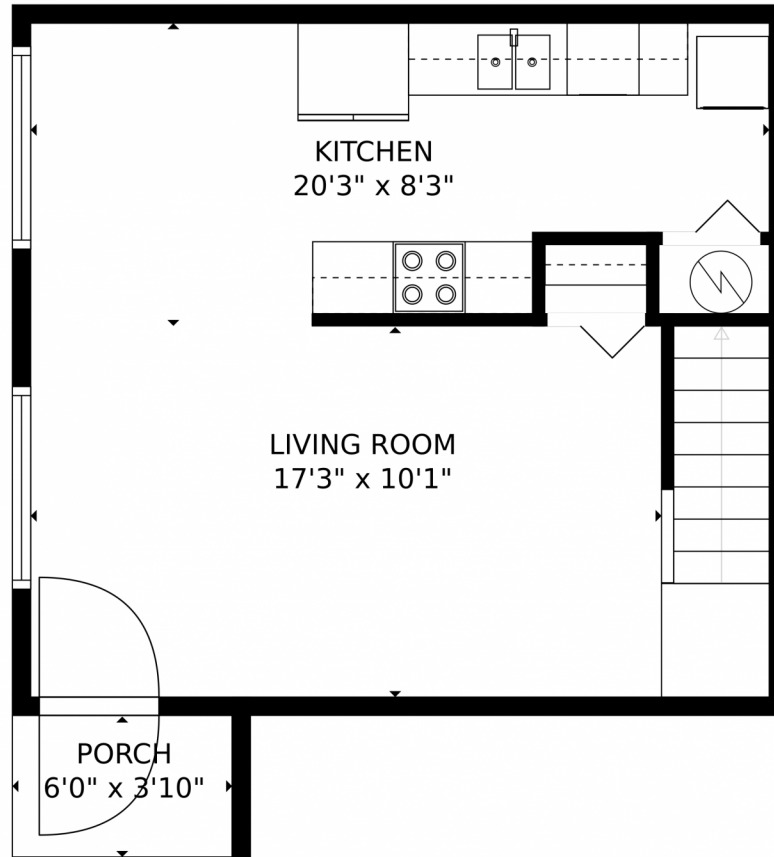

 Single Family

 882 SQFT

 2 Beds

 1 Baths

Taylor Haas
303-665-7368
taylorh@coloradorpm.com
<https://www.coloradorpm.com/available-rental-properties-denver>

13393 East Louisiana Avenue, Aurora, CO 80012 – Main Level

GROSS INTERNAL AREA
FLOOR 1: 373 sq. ft, FLOOR 2: 430 sq. ft
EXCLUDED AREAS: , PORCH: 23 sq. ft
TOTAL: 802 sq. ft
MEASUREMENTS CALCULATED BY V1Photos.com ARE DEEMED HIGHLY RELIABLE BUT NOT GUARANTEED.

Disclaimer: Sizes and Dimensions are Approximate, Actual May Vary.

Taylor Haas
303-665-7368
taylorh@coloradorpm.com
<https://www.coloradorpm.com/available-rental-properties-denver>

GROSS INTERNAL AREA
FLOOR 1: 373 sq. ft, FLOOR 2: 430 sq. ft
EXCLUDED AREAS: , PORCH: 23 sq. ft
TOTAL: 802 sq. ft
MEASUREMENTS CALCULATED BY V1Photos.com ARE DEEMED HIGHLY RELIABLE BUT NOT GUARANTEED.

FLOOR 1

FLOOR 2

GROSS INTERNAL AREA
FLOOR 1: 373 sq. ft, FLOOR 2: 430 sq. ft
EXCLUDED AREAS: , PORCH: 23 sq. ft
TOTAL: 802 sq. ft
MEASUREMENTS CALCULATED BY V1Photos.COM ARE DEEMED HIGHLY RELIABLE BUT NOT GUARANTEED.