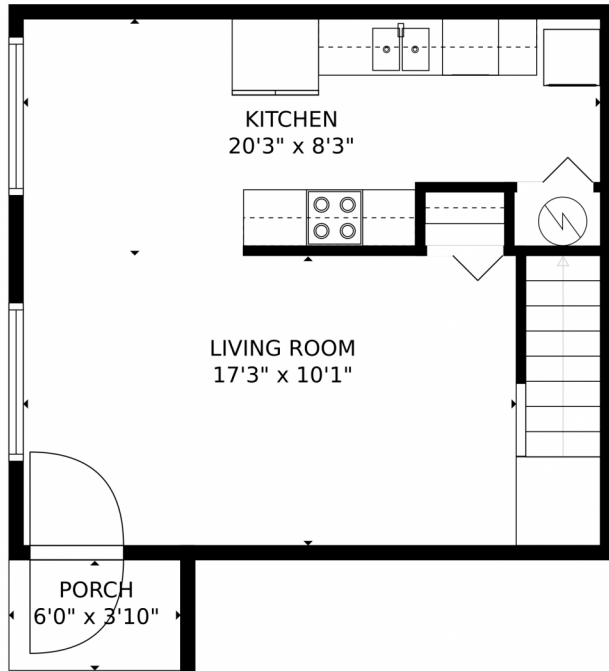

GROSS INTERNAL AREA
FLOOR 1: 373 sq. ft, FLOOR 2: 430 sq. ft
EXCLUDED AREAS: , PORCH: 23 sq. ft
TOTAL: 802 sq. ft
MEASUREMENTS CALCULATED BY V1Photos.com ARE DEEMED HIGHLY RELIABLE BUT NOT GUARANTEED.

Disclaimer: Sizes and Dimensions are Approximate, Actual May Vary.

Taylor Haas
303-665-7368
taylorh@coloradorpm.com
<https://www.coloradorpm.com/available-rental-properties-denver>

GROSS INTERNAL AREA
FLOOR 1: 373 sq. ft, FLOOR 2: 430 sq. ft
EXCLUDED AREAS: , PORCH: 23 sq. ft
TOTAL: 802 sq. ft
MEASUREMENTS CALCULATED BY V1Photos.com ARE DEEMED HIGHLY RELIABLE BUT NOT GUARANTEED.

FLOOR 1

FLOOR 2

GROSS INTERNAL AREA
FLOOR 1: 373 sq. ft, FLOOR 2: 430 sq. ft
EXCLUDED AREAS: , PORCH: 23 sq. ft
TOTAL: 802 sq. ft
MEASUREMENTS CALCULATED BY V1Photos.COM ARE DEEMED HIGHLY RELIABLE BUT NOT GUARANTEED.