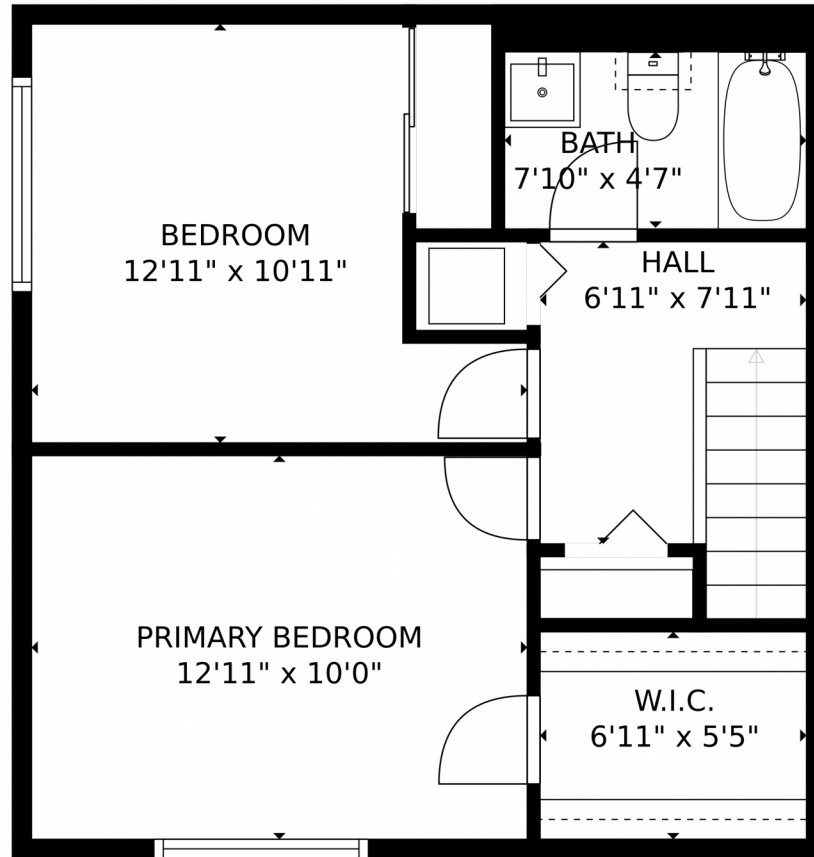

 Single Family

 882 SQFT

 2 Beds

 1 Baths

Taylor Haas
303-665-7368
taylorh@coloradorpm.com
<https://www.coloradorpm.com/available-rental-properties-denver>

13393 East Louisiana Avenue, Aurora, CO 80012 – Main Level

GROSS INTERNAL AREA
FLOOR 1: 373 sq. ft, FLOOR 2: 430 sq. ft
EXCLUDED AREAS: , PORCH: 23 sq. ft
TOTAL: 802 sq. ft
MEASUREMENTS CALCULATED BY V1Photos.com ARE DEEMED HIGHLY RELIABLE BUT NOT GUARANTEED.

Disclaimer: Sizes and Dimensions are Approximate, Actual May Vary.

Taylor Haas
303-665-7368
taylorh@coloradorpm.com
<https://www.coloradorpm.com/available-rental-properties-denver>

GROSS INTERNAL AREA
FLOOR 1: 373 sq. ft, FLOOR 2: 430 sq. ft
EXCLUDED AREAS: , PORCH: 23 sq. ft
TOTAL: 802 sq. ft
MEASUREMENTS CALCULATED BY V1Photos.com ARE DEEMED HIGHLY RELIABLE BUT NOT GUARANTEED.

FLOOR 1

FLOOR 2

GROSS INTERNAL AREA
FLOOR 1: 373 sq. ft, FLOOR 2: 430 sq. ft
EXCLUDED AREAS: , PORCH: 23 sq. ft
TOTAL: 802 sq. ft
MEASUREMENTS CALCULATED BY V1Photos.COM ARE DEEMED HIGHLY RELIABLE BUT NOT GUARANTEED.