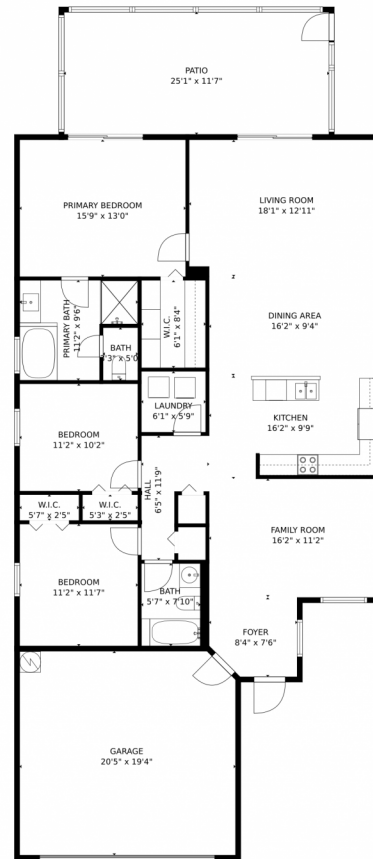

4654 Southwest 12th Court, Deerfield Beach, FL 33442 – All Levels

GROSS INTERNAL AREA
FLOOR 1: 1621 sq. ft. EXCLUDED AREAS:
GARAGE: 391 sq. ft. PATIO: 291 sq. ft
TOTAL: 1621 sq. ft

Disclaimer: Sizes and Dimensions are Approximate, Actual May Vary.

Crystal Beatty
954-465-8384
crystalsellsouthflorida@gmail.com
<https://www.therachaelbarachgroup.com/>

Rachael Barach
954-815-1418
rachael@rachaelbarach.com
<https://www.therachaelbarachgroup.com/>

Scan code
for more
property
details