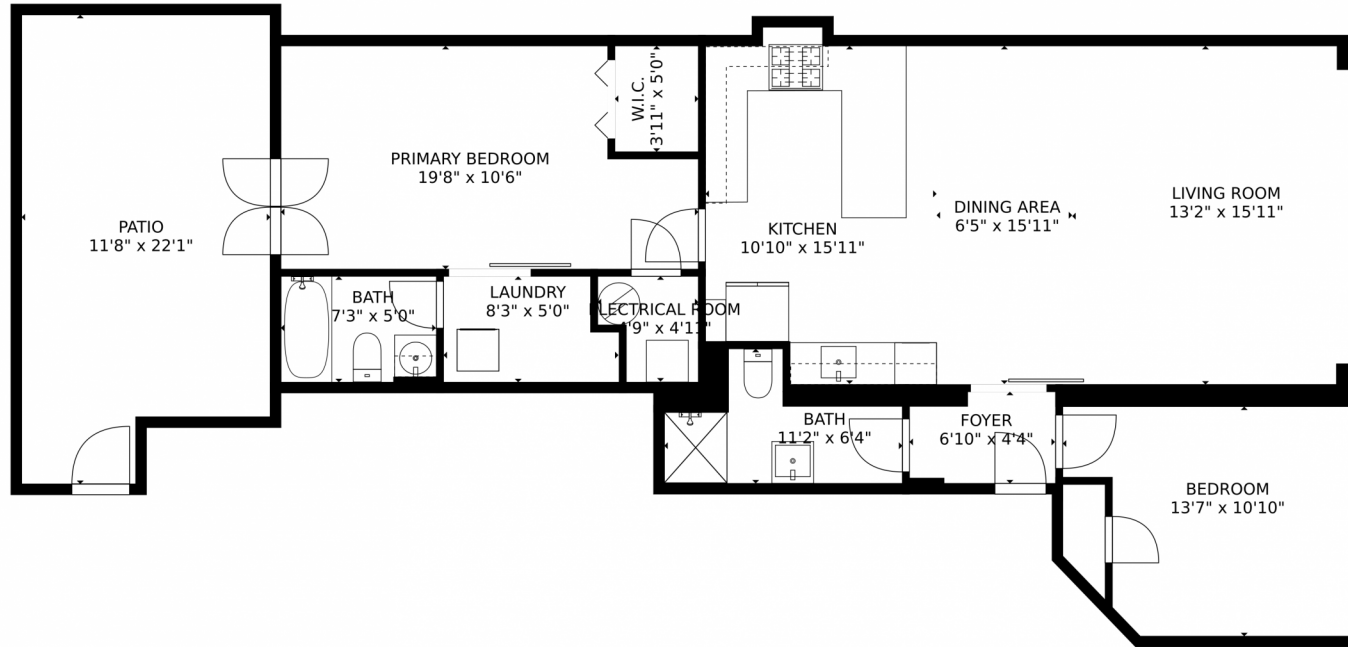

117 Elati Street Denver, Denver, CO 80223 – Main Level

GROSS INTERNAL AREA
FLOOR 1: 1044 sq. ft. EXCLUDED AREAS:
PATIO: 238 sq. ft.
TOTAL: 1044 sq. ft.

Disclaimer: Sizes and Dimensions are Approximate, Actual May Vary.

Taylor Haas

303-665-7368

taylorh@coloradorpm.com

<https://www.coloradorpm.com/available-rental-properties-denver>

Scan code
for more
property
details