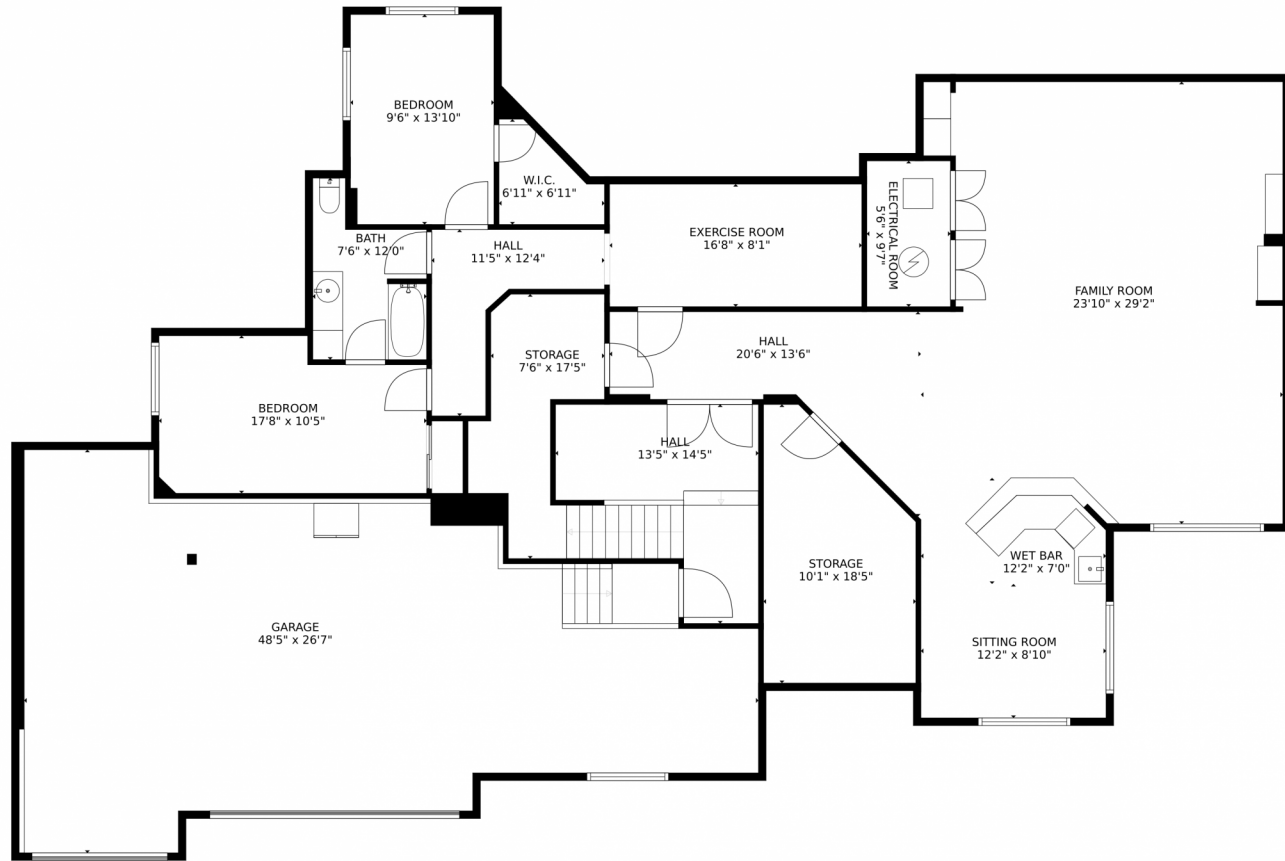

1319 Forest Trails Drive, Castle Pines, CO 80108 – Main Floor

GROSS INTERNAL AREA
FLOOR 1: 2131 sq. ft, FLOOR 2: 3281 sq. ft
EXCLUDED AREAS: , GARAGE: 920 sq. ft
PATIO: 367 sq. ft
TOTAL: 5412 sq. ft
MEASUREMENTS CALCULATED BY V1Photos.COM ARE DEEMED HIGHLY RELIABLE BUT NOT GUARANTEED.

Disclaimer: Sizes and Dimensions are Approximate, Actual May Vary.

Laura Nuss
720-280-4536
laura@lauranuss.com

1319 Forest Trails Drive, Castle Pines, CO 80108 – Lower Floor

GROSS INTERNAL AREA
FLOOR 1: 2131 sq. ft. FLOOR 2: 3281 sq. ft.
EXCLUDED AREAS: , GARAGE: 920 sq. ft.
PATIO: 367 sq. ft.
TOTAL: 5412 sq. ft.
MEASUREMENTS CALCULATED BY V1Photos.com ARE DEEMED HIGHLY RELIABLE BUT NOT GUARANTEED.

GROSS INTERNAL AREA
FLOOR 1: 2131 sq. ft, FLOOR 2: 3281 sq. ft
EXCLUDED AREAS: , GARAGE: 920 sq. ft
PATIO: 367 sq. ft
TOTAL: 5412 sq. ft
MEASUREMENTS CALCULATED BY V1Photos.com ARE DEEMED HIGHLY RELIABLE BUT NOT GUARANTEED.