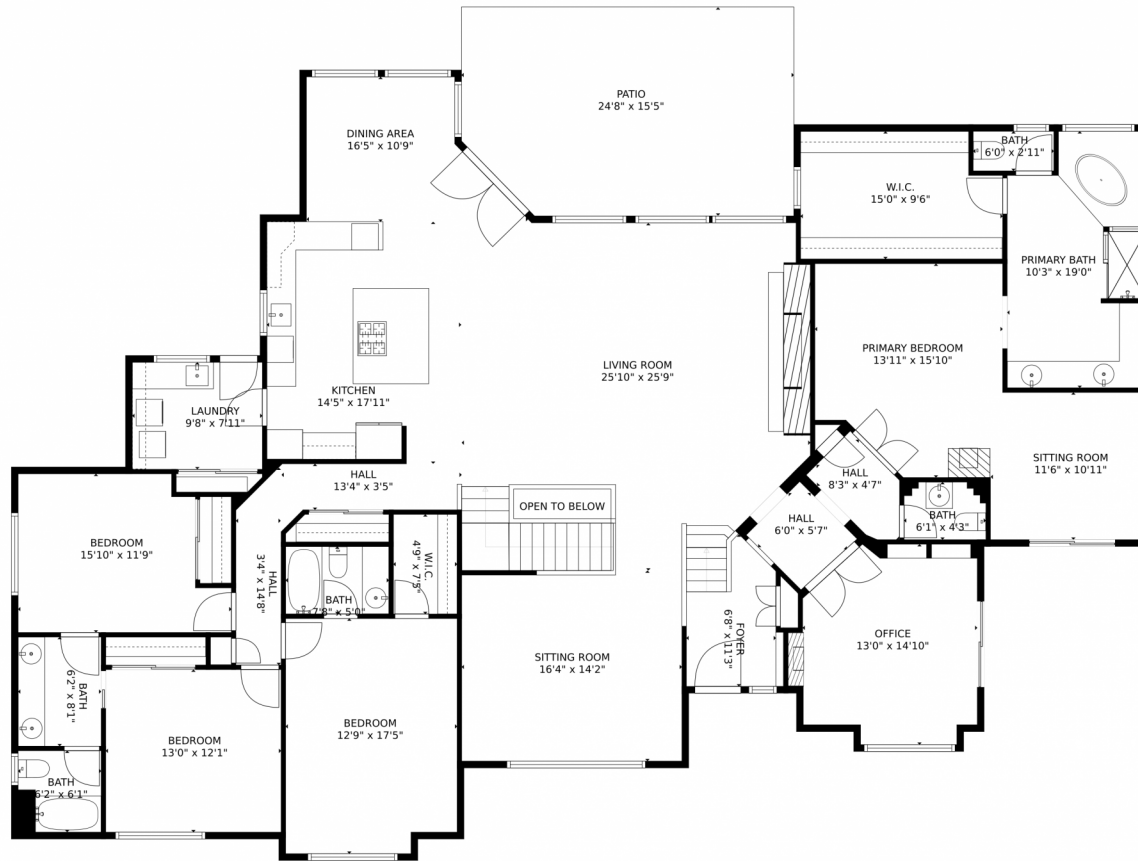

Single Family

5589 SQFT

6 Beds

1/3 Baths

3 Car

33 Acre

Laura Nuss
720-280-4536
laura@lauranuss.com

Scan code
for more
property
details

1319 Forest Trails Drive, Castle Pines, CO 80108 – Main Floor

GROSS INTERNAL AREA
FLOOR 1: 2131 sq. ft, FLOOR 2: 3281 sq. ft
EXCLUDED AREAS: , GARAGE: 920 sq. ft
PATIO: 367 sq. ft
TOTAL: 5412 sq. ft
MEASUREMENTS CALCULATED BY V1Photos.COM ARE DEEMED HIGHLY RELIABLE BUT NOT GUARANTEED.

Disclaimer: Sizes and Dimensions are Approximate, Actual May Vary.

Laura Nuss
720-280-4536
laura@lauranuss.com

1319 Forest Trails Drive, Castle Pines, CO 80108 – Lower Floor

GROSS INTERNAL AREA
FLOOR 1: 2131 sq. ft. FLOOR 2: 3281 sq. ft.
EXCLUDED AREAS: , GARAGE: 920 sq. ft.
PATIO: 367 sq. ft.
TOTAL: 5412 sq. ft.
MEASUREMENTS CALCULATED BY V1Photos.com ARE DEEMED HIGHLY RELIABLE BUT NOT GUARANTEED.

GROSS INTERNAL AREA
FLOOR 1: 2131 sq. ft, FLOOR 2: 3281 sq. ft
EXCLUDED AREAS: , GARAGE: 920 sq. ft
PATIO: 367 sq. ft
TOTAL: 5412 sq. ft
MEASUREMENTS CALCULATED BY V1Photos.com ARE DEEMED HIGHLY RELIABLE BUT NOT GUARANTEED.