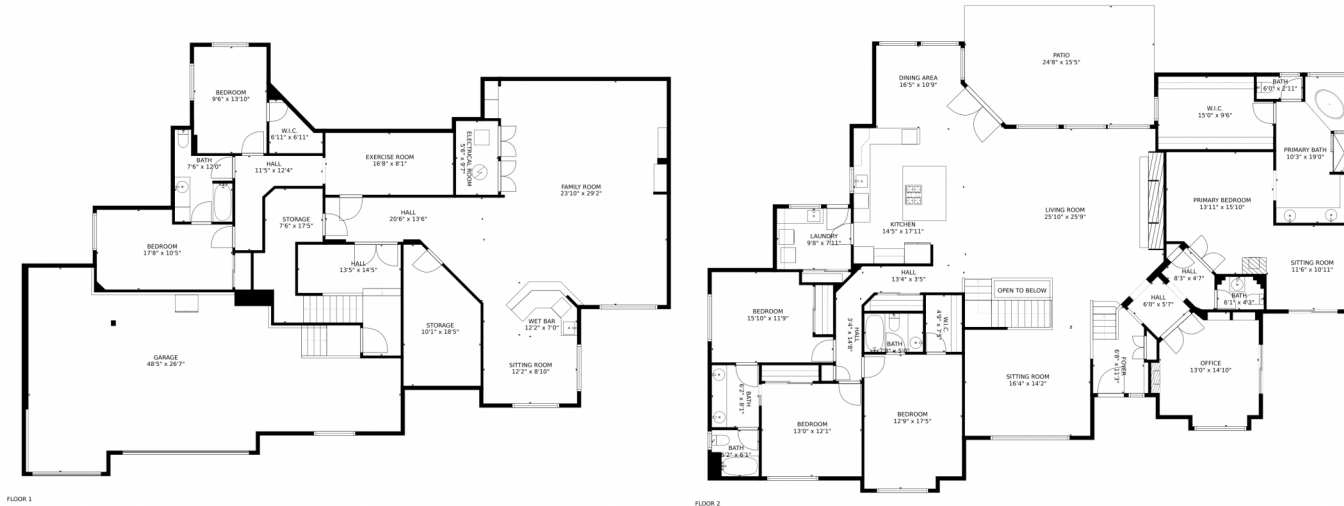

1319 Forest Trails Drive, Castle Pines, CO 80108 – Main Floor

GROSS INTERNAL AREA
FLOOR 1: 2131 sq. ft, FLOOR 2: 3281 sq. ft
EXCLUDED AREAS: , GARAGE: 920 sq. ft
PATIO: 367 sq. ft
TOTAL: 5412 sq. ft
MEASUREMENTS CALCULATED BY V1Photos.COM ARE DEEMED HIGHLY RELIABLE BUT NOT GUARANTEED.

Disclaimer: Sizes and Dimensions are Approximate, Actual May Vary.

Laura Nuss
720-280-4536
laura@lauranuss.com

1319 Forest Trails Drive, Castle Pines, CO 80108 – Lower Floor

GROSS INTERNAL AREA
FLOOR 1: 2131 sq. ft. FLOOR 2: 3281 sq. ft.
EXCLUDED AREAS: , GARAGE: 920 sq. ft.
PATIO: 367 sq. ft.
TOTAL: 5412 sq. ft.
MEASUREMENTS CALCULATED BY V1Photos.com ARE DEEMED HIGHLY RELIABLE BUT NOT GUARANTEED.

GROSS INTERNAL AREA
FLOOR 1: 2131 sq. ft, FLOOR 2: 3281 sq. ft
EXCLUDED AREAS: , GARAGE: 920 sq. ft
PATIO: 367 sq. ft
TOTAL: 5412 sq. ft
MEASUREMENTS CALCULATED BY V1Photos.com ARE DEEMED HIGHLY RELIABLE BUT NOT GUARANTEED.