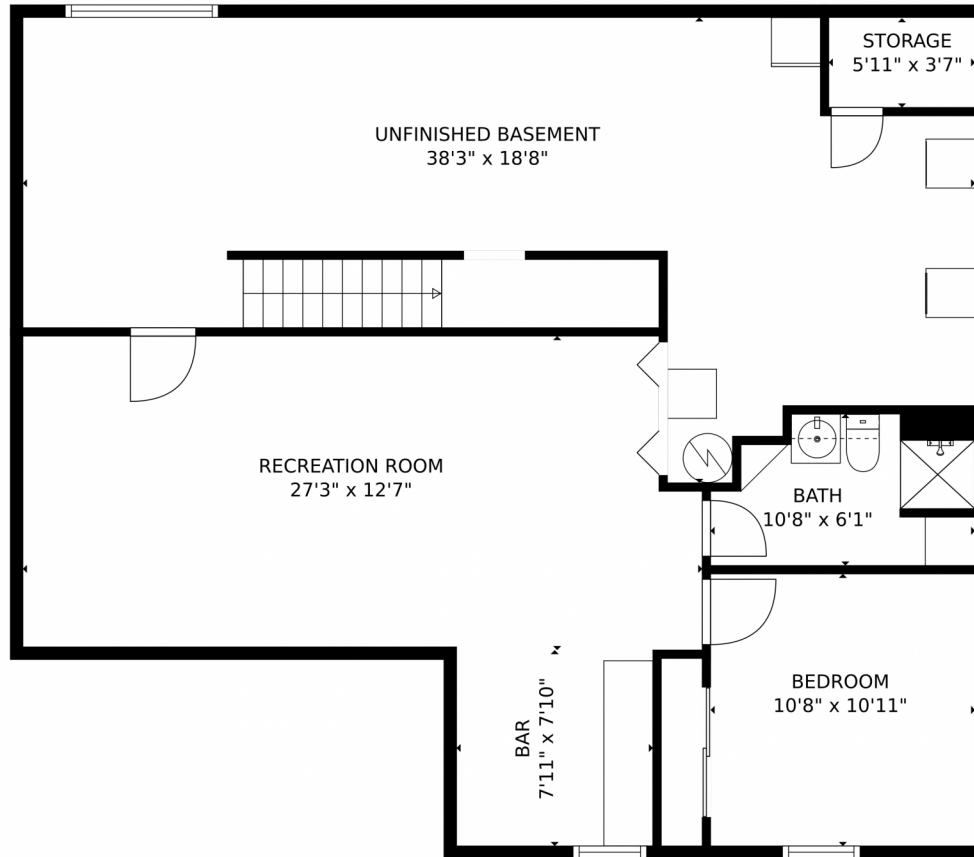

Cyndy Halley
303-548-0151
cyndyhalley@comcast.net

13491 W Dakota Avenue, Lakewood, CO 80228 – Main Level

GROSS INTERNAL AREA
FLOOR 1: 663 sq. ft, FLOOR 2: 1239 sq. ft
EXCLUDED AREAS: , UNFINISHED BASEMENT: 471 sq. ft
GARAGE: 487 sq. ft, DECK: 353 sq. ft
PORCH: 143 sq. ft
TOTAL: 1902 sq. ft

MEASUREMENTS CALCULATED BY V1Photos.COM ARE DEEMED HIGHLY RELIABLE BUT NOT GUARANTEED.

Disclaimer: Sizes and Dimensions are Approximate, Actual May Vary.

Cyndy Halley
303-548-0151
cyndyhalley@comcast.net

Scan code
for more
property
details

13491 W Dakota Avenue, Lakewood, CO 80228 – Basement

GROSS INTERNAL AREA
FLOOR 1: 663 sq. ft., FLOOR 2: 1239 sq. ft.
EXCLUDED AREAS: , UNFINISHED BASEMENT: 471 sq. ft.
GARAGE: 487 sq. ft., DECK: 353 sq. ft.
PORCH: 143 sq. ft.
TOTAL: 1902 sq. ft.
MEASUREMENTS CALCULATED BY V1Photos.com ARE DEEMED HIGHLY RELIABLE BUT NOT GUARANTEED.