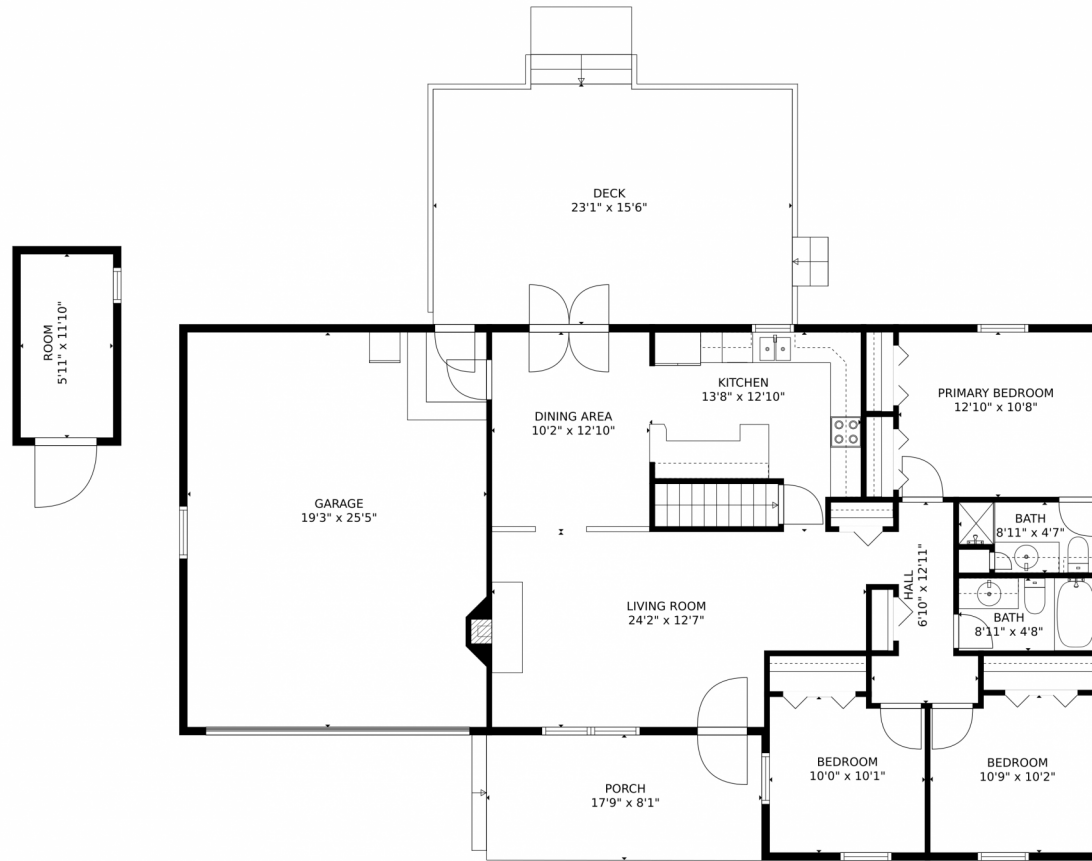

13491 W Dakota Avenue, Lakewood, CO 80228 – Main Level

GROSS INTERNAL AREA
FLOOR 1: 663 sq. ft, FLOOR 2: 1239 sq. ft
EXCLUDED AREAS: , UNFINISHED BASEMENT: 471 sq. ft
GARAGE: 487 sq. ft, DECK: 353 sq. ft
PORCH: 143 sq. ft
TOTAL: 1902 sq. ft

Disclaimer: Sizes and Dimensions are Approximate, Actual May Vary.

Cyndy Halley
303-548-0151
cyndyhalley@comcast.net

Scan code
for more
property
details