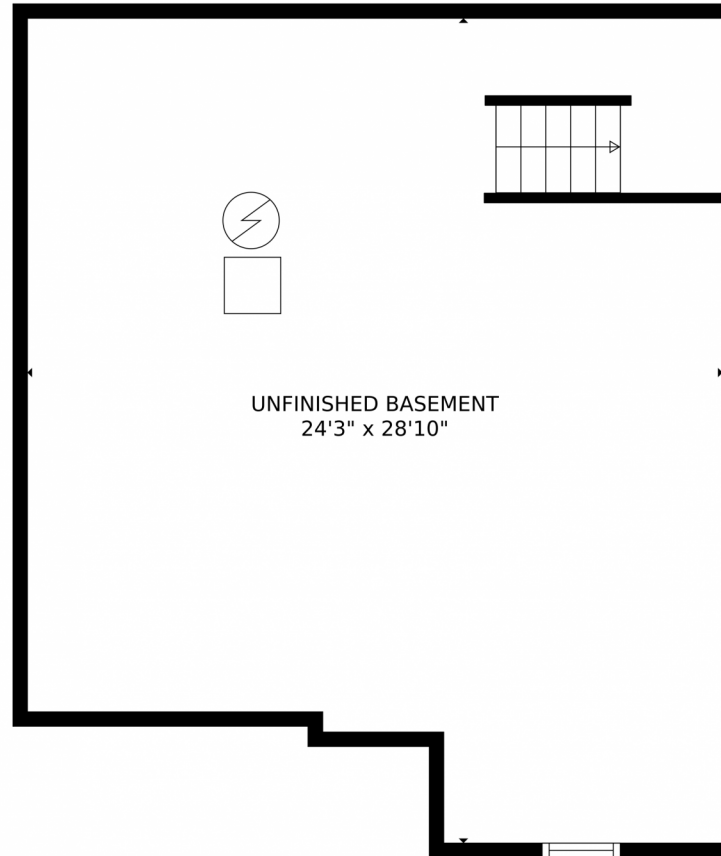

 Townhouse

 1599 SQFT

 2 Beds

 2/1 Baths

 2 Car

Amanda Duran
720-427-9882
amandasvipsservice@yahoo.com

4796 Raven Run, Broomfield, CO 80023 – Main Level

GROSS INTERNAL AREA
FLOOR 1: 4 sq. ft., FLOOR 2: 674 sq. ft.
FLOOR 3: 853 sq. ft., EXCLUDED AREAS:
UNFINISHED BASEMENT: 632 sq. ft., GARAGE: 457 sq. ft.
PORCH: 138 sq. ft.
TOTAL: 1531 sq. ft.

Scan code
for more
property
details

4796 Raven Run, Broomfield, CO 80023 – Upper Level

GROSS INTERNAL AREA
FLOOR 1: 4 sq. ft., FLOOR 2: 674 sq. ft.
FLOOR 3: 853 sq. ft., EXCLUDED AREAS:
UNFINISHED BASEMENT: 632 sq. ft., GARAGE: 457 sq. ft.
PORCH: 138 sq. ft.
TOTAL: 1531 sq. ft.
MEASUREMENTS CALCULATED BY V1Photos.COM ARE DEEMED HIGHLY RELIABLE BUT NOT GUARANTEED.

Disclaimer: Sizes and Dimensions are Approximate, Actual May Vary.

Amanda Duran
720-427-9882
amandasvip-service@yahoo.com

GROSS INTERNAL AREA
FLOOR 1: 4 sq. ft., FLOOR 2: 674 sq. ft.
FLOOR 3: 853 sq. ft., EXCLUDED AREAS:
UNFINISHED BASEMENT: 632 sq. ft., GARAGE: 457 sq. ft.
PORCH: 138 sq. ft.
TOTAL: 1531 sq. ft.
MEASUREMENTS CALCULATED BY V1Photos.com ARE DEEMED HIGHLY RELIABLE BUT NOT GUARANTEED.

Disclaimer: Sizes and Dimensions are Approximate, Actual May Vary.

Amanda Duran
720-427-9882
amandasvip-service@yahoo.com

4796 Raven Run, Broomfield, CO 80023 – All Levels

GROSS INTERNAL AREA
FLOOR 1: 4 sq. ft. FLOOR 2: 674 sq. ft.
FLOOR 3: 853 sq. ft. EXCLUDED AREAS:
UNFINISHED BASEMENT: 632 sq. ft. GARAGE: 457 sq. ft.
PORCH: 138 sq. ft.
TOTAL: 1531 sq. ft.