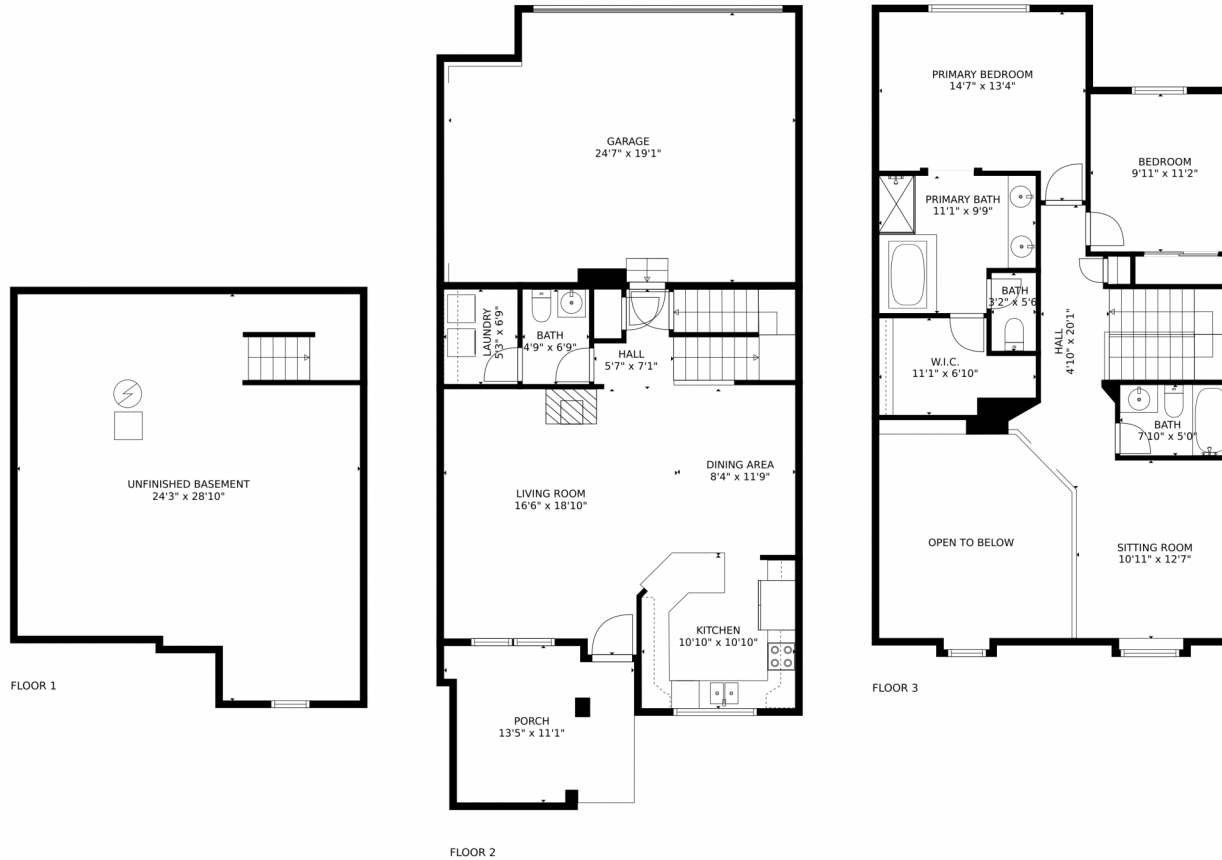

4796 Raven Run, Broomfield, CO 80023 – All Levels

GROSS INTERNAL AREA
FLOOR 1: 4 sq. ft. FLOOR 2: 674 sq. ft.
FLOOR 3: 853 sq. ft. EXCLUDED AREAS:
UNFINISHED BASEMENT: 632 sq. ft. GARAGE: 457 sq. ft.
PORCH: 138 sq. ft.
TOTAL: 1531 sq. ft.

Disclaimer: Sizes and Dimensions are Approximate, Actual May Vary.

Amanda Duran
720-427-9882
amandasvipsservice@yahoo.com