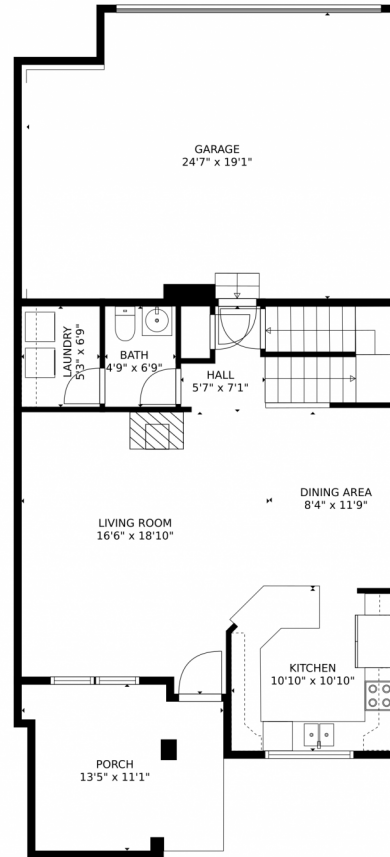

4796 Raven Run, Broomfield, CO 80023 – Main Level

GROSS INTERNAL AREA
FLOOR 1: 4 sq. ft., FLOOR 2: 674 sq. ft.
FLOOR 3: 853 sq. ft., EXCLUDED AREAS:
UNFINISHED BASEMENT: 632 sq. ft., GARAGE: 457 sq. ft.
PORCH: 138 sq. ft.
TOTAL: 1531 sq. ft.

Disclaimer: Sizes and Dimensions are Approximate, Actual May Vary.

Amanda Duran
720-427-9882
amandasvip-service@yahoo.com

Scan code
for more
property
details