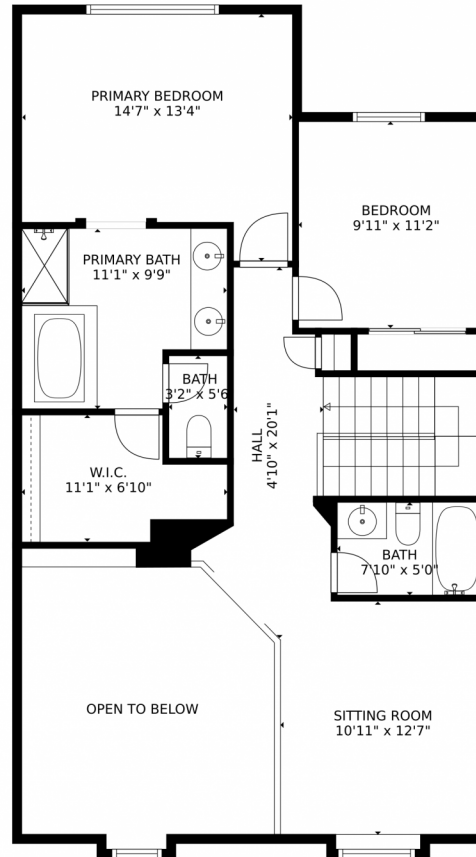

 Townhouse

 1599 SQFT

 2 Beds

 2/1 Baths

 2 Car

Amanda Duran
720-427-9882
amandasvipsservice@yahoo.com

4796 Raven Run, Broomfield, CO 80023 – Main Level

GROSS INTERNAL AREA
FLOOR 1: 4 sq. ft., FLOOR 2: 674 sq. ft.
FLOOR 3: 853 sq. ft., EXCLUDED AREAS:
UNFINISHED BASEMENT: 632 sq. ft., GARAGE: 457 sq. ft.
PORCH: 138 sq. ft.
TOTAL: 1531 sq. ft.

MEASUREMENTS CALCULATED BY V1Photos.com ARE DEEMED HIGHLY RELIABLE BUT NOT GUARANTEED.

Disclaimer: Sizes and Dimensions are Approximate, Actual May Vary.

Amanda Duran
720-427-9882
amandasvip-service@yahoo.com

Scan code
for more
property
details

4796 Raven Run, Broomfield, CO 80023 – Upper Level

GROSS INTERNAL AREA
FLOOR 1: 4 sq. ft., FLOOR 2: 674 sq. ft.
FLOOR 3: 853 sq. ft., EXCLUDED AREAS:
UNFINISHED BASEMENT: 632 sq. ft., GARAGE: 457 sq. ft.
PORCH: 138 sq. ft.
TOTAL: 1531 sq. ft.
MEASUREMENTS CALCULATED BY V1Photos.COM ARE DEEMED HIGHLY RELIABLE BUT NOT GUARANTEED.

Disclaimer: Sizes and Dimensions are Approximate, Actual May Vary.

Amanda Duran
720-427-9882
amandasvip-service@yahoo.com

GROSS INTERNAL AREA
FLOOR 1: 4 sq. ft., FLOOR 2: 674 sq. ft.
FLOOR 3: 853 sq. ft., EXCLUDED AREAS:
UNFINISHED BASEMENT: 632 sq. ft., GARAGE: 457 sq. ft.
PORCH: 138 sq. ft.
TOTAL: 1531 sq. ft.
MEASUREMENTS CALCULATED BY V1Photos.com ARE DEEMED HIGHLY RELIABLE BUT NOT GUARANTEED.