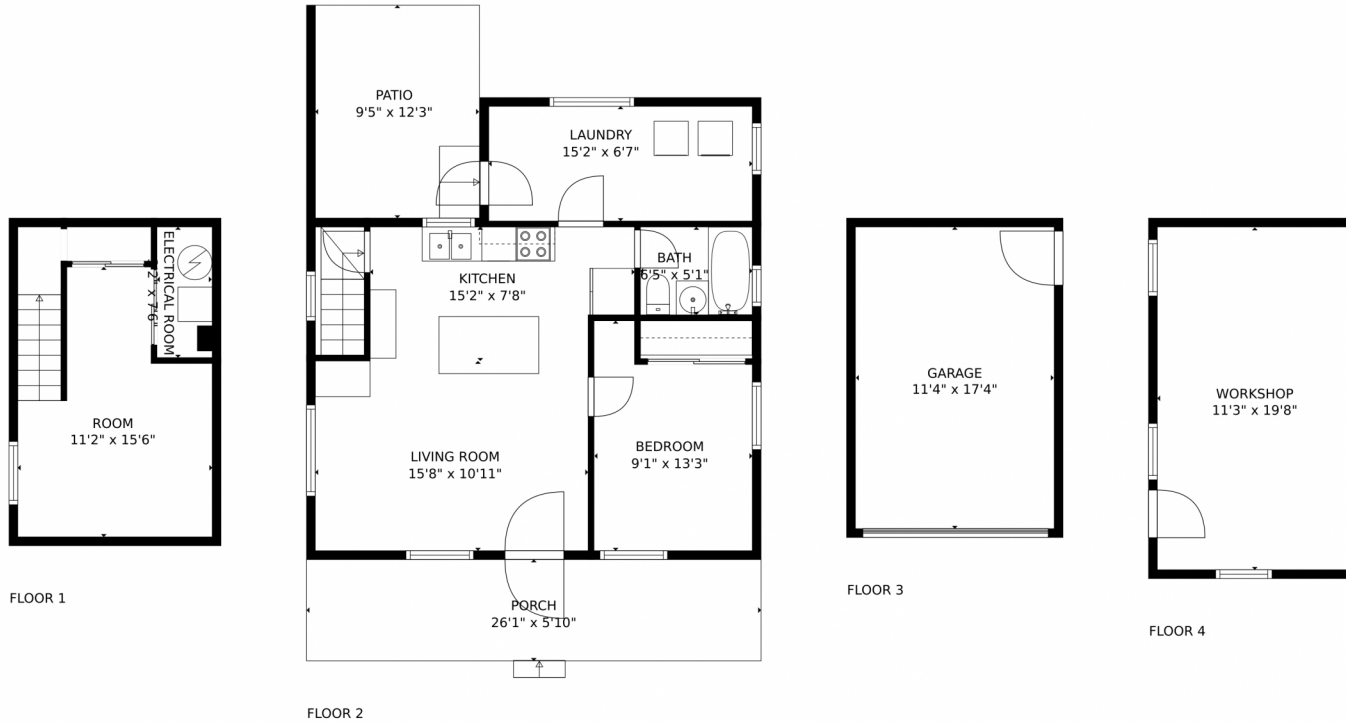

2963 S Fox Street, Englewood, CO 80110 – All Levels

GROSS INTERNAL AREA
FLOOR 1: 199 sq. ft. FLOOR 2: 573 sq. ft.
FLOOR 3: 0 sq. ft. FLOOR 4: 221 sq. ft.
EXCLUDED AREAS: , PATIO: 116 sq. ft.
PORCH: 152 sq. ft. GARAGE: 198 sq. ft.
TOTAL: 993 sq. ft.

Disclaimer: Sizes and Dimensions are Approximate, Actual May Vary.

Taylor Haas
303-665-7368
taylorh@coloradorpm.com
<https://www.coloradorpm.com/available-rental-properties-denver>

Scan code
for more
property
details