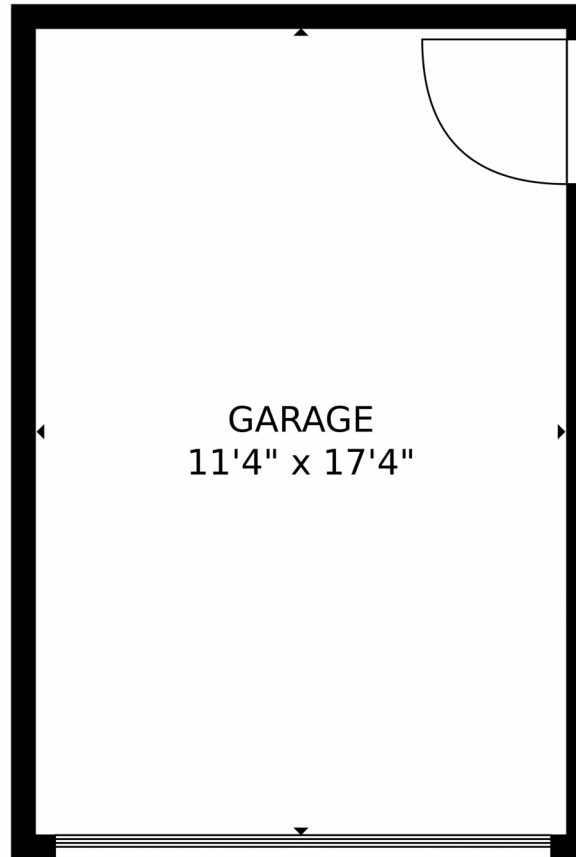

GROSS INTERNAL AREA
FLOOR 1: 199 sq. ft, FLOOR 2: 573 sq. ft
FLOOR 3: 0 sq. ft, FLOOR 4: 221 sq. ft
EXCLUDED AREAS: , PATIO: 116 sq. ft
PORCH: 152 sq. ft, GARAGE: 198 sq. ft
TOTAL: 993 sq. ft

Disclaimer: Sizes and Dimensions are Approximate, Actual May Vary.

Taylor Haas
303-665-7368
taylorh@coloradorpm.com
<https://www.coloradorpm.com/available-rental-properties-denver>