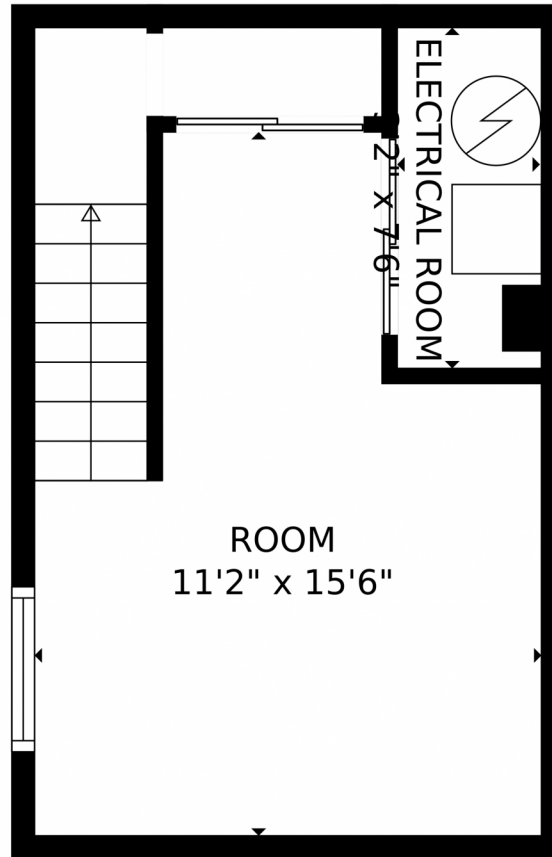

ROOM
11'2" x 15'6"

ELECTRICAL ROOM
2'4" x 7'6"

GROSS INTERNAL AREA
FLOOR 1: 199 sq. ft, FLOOR 2: 573 sq. ft
FLOOR 3: 0 sq. ft, FLOOR 4: 221 sq. ft
EXCLUDED AREAS: , PATIO: 116 sq. ft
PORCH: 152 sq. ft, GARAGE: 198 sq. ft
TOTAL: 993 sq. ft

Disclaimer: Sizes and Dimensions are Approximate, Actual May Vary.

Taylor Haas

303-665-7368

taylorh@coloradorpm.com

<https://www.coloradorpm.com/available-rental-properties-denver>

Scan code
for more
property
details