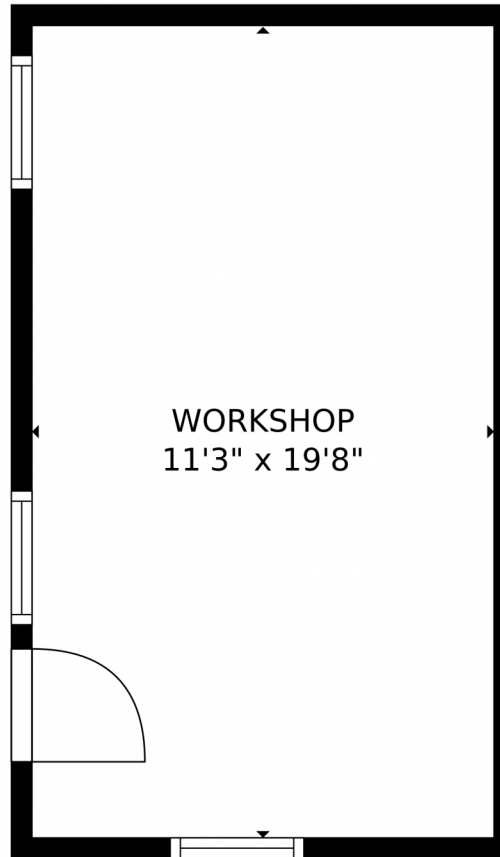

GROSS INTERNAL AREA
FLOOR 1: 199 sq. ft, FLOOR 2: 573 sq. ft
FLOOR 3: 0 sq. ft, FLOOR 4: 221 sq. ft
EXCLUDED AREAS: , PATIO: 116 sq. ft
PORCH: 152 sq. ft, GARAGE: 198 sq. ft
TOTAL: 993 sq. ft

Disclaimer: Sizes and Dimensions are Approximate, Actual May Vary.

Taylor Haas

303-665-7368

taylorh@coloradorpm.com

<https://www.coloradorpm.com/available-rental-properties-denver>

Scan code
for more
property
details