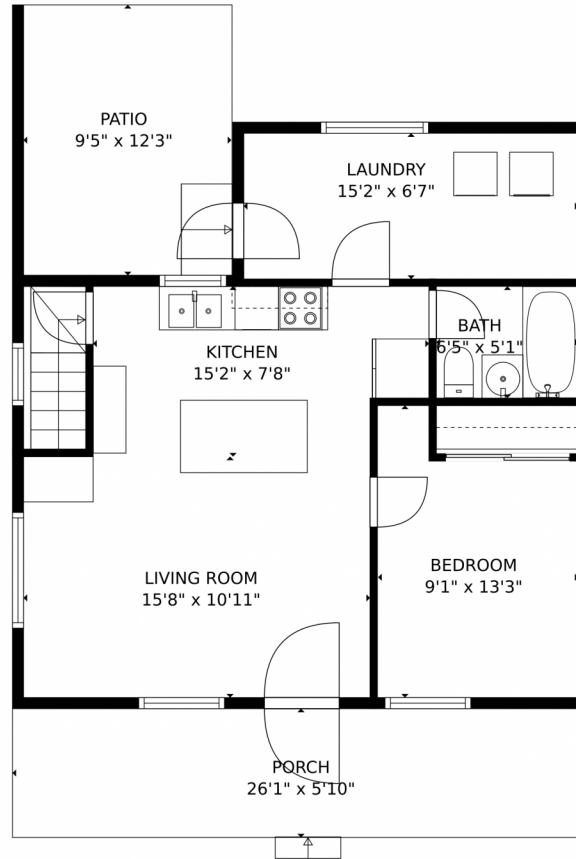

2963 S Fox Street, Englewood, CO 80110 – Main Level

GROSS INTERNAL AREA
FLOOR 1: 199 sq. ft, FLOOR 2: 573 sq. ft
FLOOR 3: 0 sq. ft, FLOOR 4: 221 sq. ft
EXCLUDED AREAS: , PATIO: 116 sq. ft
PORCH: 152 sq. ft, GARAGE: 198 sq. ft
TOTAL: 993 sq. ft

Disclaimer: Sizes and Dimensions are Approximate, Actual May Vary.

Taylor Haas

303-665-7368

taylorh@coloradorpm.com

<https://www.coloradorpm.com/available-rental-properties-denver>

Scan code
for more
property
details