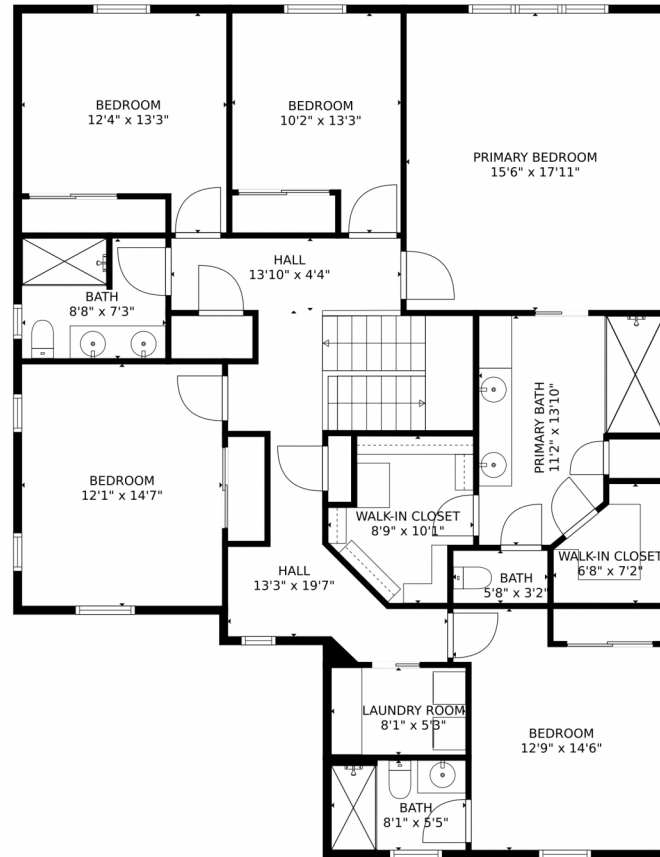

GROSS INTERNAL AREA  
FLOOR 1: 1274 sq. ft, FLOOR 2: 1687 sq. ft  
EXCLUDED AREAS: , GARAGE: 392 sq. ft  
TOTAL: 2961 sq. ft  
MEASUREMENTS CALCULATED BY V1Photos.com ARE DEEMED HIGHLY RELIABLE BUT NOT GUARANTEED.

Disclaimer: Sizes and Dimensions are Approximate, Actual May Vary.

**Anthony Nastase**  
954-775-5165  
anthony@tropicalspringsrealty.com

15987 Whippoorwill Circle, Loxahatchee, FL 33470 – 2nd floor

GROSS INTERNAL AREA  
FLOOR 1: 1274 sq. ft, FLOOR 2: 1687 sq. ft  
EXCLUDED AREAS: , GARAGE: 392 sq. ft  
TOTAL: 2961 sq. ft  
MEASUREMENTS CALCULATED BY V1Photos.com ARE DEEMED HIGHLY RELIABLE BUT NOT GUARANTEED.

# 15987 Whippoorwill Circle, Loxahatchee, FL 33470 – all floors

GROSS INTERNAL AREA  
FLOOR 1: 1274 sq. ft, FLOOR 2: 1687 sq. ft  
EXCLUDED AREAS: , GARAGE: 392 sq. ft  
TOTAL: 2961 sq. ft  
MEASUREMENTS CALCULATED BY V1Photos.com ARE DEEMED HIGHLY RELIABLE BUT NOT GUARANTEED.