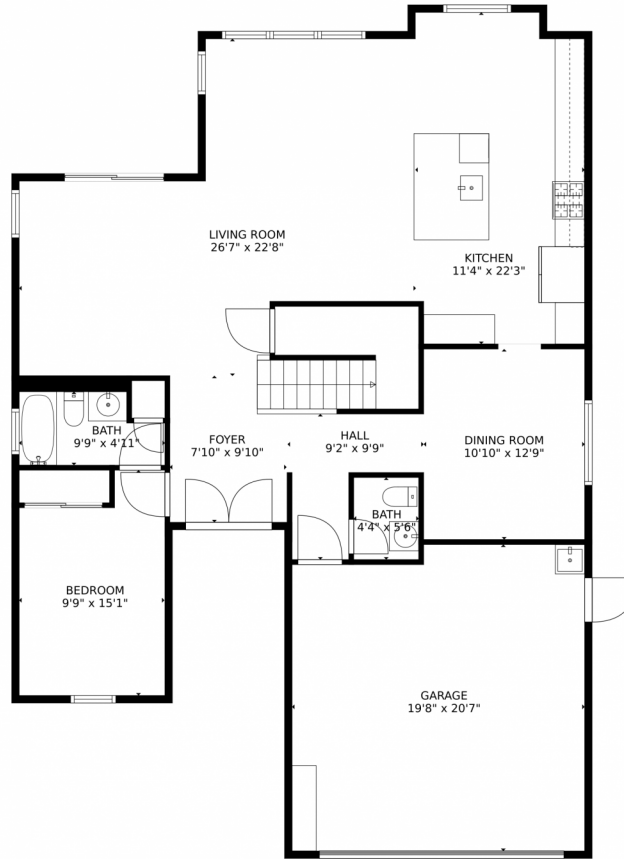

GROSS INTERNAL AREA  
FLOOR 1: 1274 sq. ft, FLOOR 2: 1687 sq. ft  
EXCLUDED AREAS: , GARAGE: 392 sq. ft  
TOTAL: 2961 sq. ft  
MEASUREMENTS CALCULATED BY V1Photos.com ARE DEEMED HIGHLY RELIABLE BUT NOT GUARANTEED.

Disclaimer: Sizes and Dimensions are Approximate, Actual May Vary.

**Anthony Nastase**  
954-775-5165  
anthony@tropicalspringsrealty.com

15987 Whippoorwill Circle, Loxahatchee, FL 33470 – 2nd floor

GROSS INTERNAL AREA  
FLOOR 1: 1274 sq. ft, FLOOR 2: 1687 sq. ft  
EXCLUDED AREAS: , GARAGE: 392 sq. ft  
TOTAL: 2961 sq. ft  
MEASUREMENTS CALCULATED BY V1Photos.com ARE DEEMED HIGHLY RELIABLE BUT NOT GUARANTEED.

# 15987 Whippoorwill Circle, Loxahatchee, FL 33470 – all floors

GROSS INTERNAL AREA  
FLOOR 1: 1274 sq. ft, FLOOR 2: 1687 sq. ft  
EXCLUDED AREAS: , GARAGE: 392 sq. ft  
TOTAL: 2961 sq. ft  
MEASUREMENTS CALCULATED BY V1Photos.com ARE DEEMED HIGHLY RELIABLE BUT NOT GUARANTEED.