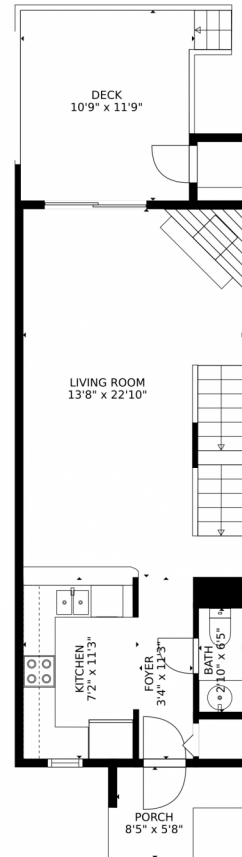

 Single Family

 939 SQFT

 2 Beds

 1/1 Baths

Taylor Haas
303-665-7368
taylorh@coloradorpm.com
<https://www.coloradorpm.com/available-rental-properties-denver>

3528 S Depew St #2, Lakewood, CO 80235 – Main Level

GROSS INTERNAL AREA
FLOOR 1: 458 sq. ft. FLOOR 2: 479 sq. ft.
FLOOR 3: 469 sq. ft. EXCLUDED AREAS:
DECK: 130 sq. ft. PORCH: 38 sq. ft.
TOTAL: 1406 sq. ft.

MEASUREMENTS CALCULATED BY V1Photos.com ARE DEEMED HIGHLY RELIABLE BUT NOT GUARANTEED.

3528 S Depew St #2, Lakewood, CO 80235 – Second Level

GROSS INTERNAL AREA
FLOOR 1: 458 sq. ft. FLOOR 2: 479 sq. ft.
FLOOR 3: 469 sq. ft. EXCLUDED AREAS:
DECK: 130 sq. ft. PORCH: 38 sq. ft.
TOTAL: 1406 sq. ft.

3528 S Depew St #2, Lakewood, CO 80235 – Basement

GROSS INTERNAL AREA
FLOOR 1: 458 sq. ft. FLOOR 2: 479 sq. ft.
FLOOR 3: 469 sq. ft. EXCLUDED AREAS:
DECK: 130 sq. ft. PORCH: 38 sq. ft.
TOTAL: 1406 sq. ft.