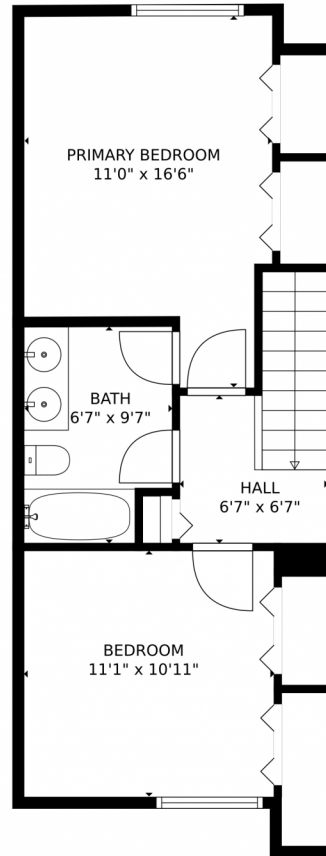

3528 S Depew St #2, Lakewood, CO 80235 – Second Level

GROSS INTERNAL AREA
FLOOR 1: 458 sq. ft. FLOOR 2: 479 sq. ft.
FLOOR 3: 469 sq. ft. EXCLUDED AREAS:
DECK: 130 sq. ft. PORCH: 38 sq. ft.
TOTAL: 1406 sq. ft.

Disclaimer: Sizes and Dimensions are Approximate, Actual May Vary.

Taylor Haas
303-665-7368
taylorh@coloradorpm.com
<https://www.coloradorpm.com/available-rental-properties-denver>