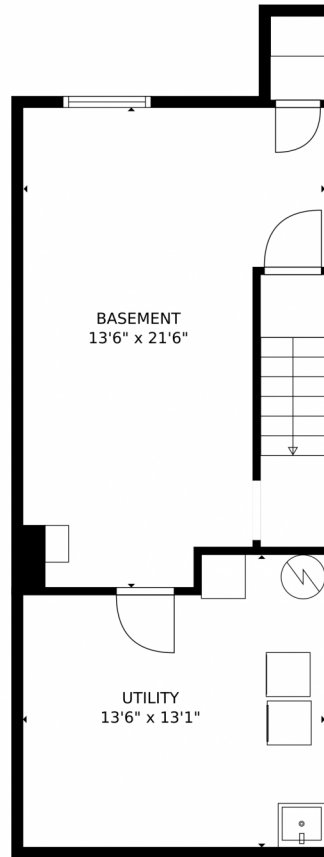

3528 S Depew St #2, Lakewood, CO 80235 – Basement

GROSS INTERNAL AREA
FLOOR 1: 458 sq. ft. FLOOR 2: 479 sq. ft.
FLOOR 3: 469 sq. ft. EXCLUDED AREAS:
DECK: 130 sq. ft. PORCH: 38 sq. ft.
TOTAL: 1406 sq. ft.

Disclaimer: Sizes and Dimensions are Approximate, Actual May Vary.

Taylor Haas
303-665-7368
taylorh@coloradorpm.com
<https://www.coloradorpm.com/available-rental-properties-denver>

Scan code
for more
property
details