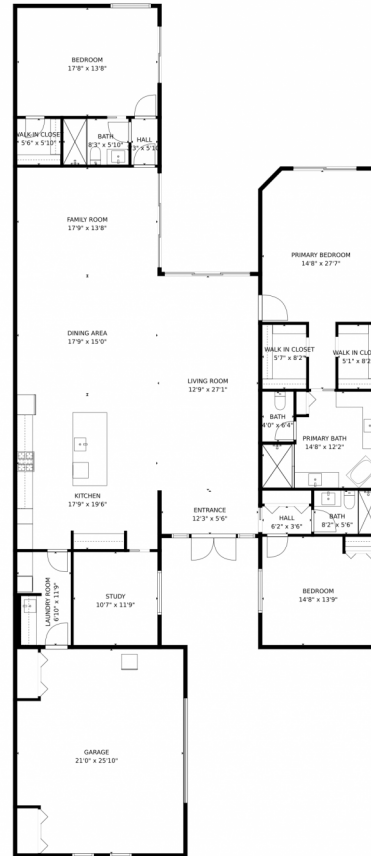

GROSS INTERNAL AREA
FLOOR 1: 2766 sq. ft. EXCLUDED AREAS:
GARAGE: 505 sq. ft
TOTAL: 2766 sq. ft

Disclaimer: Sizes and Dimensions are Approximate, Actual May Vary.

Darren Goldstein Ron Bill
561-262-0730
rb@exceptionalpropertiesfl.com