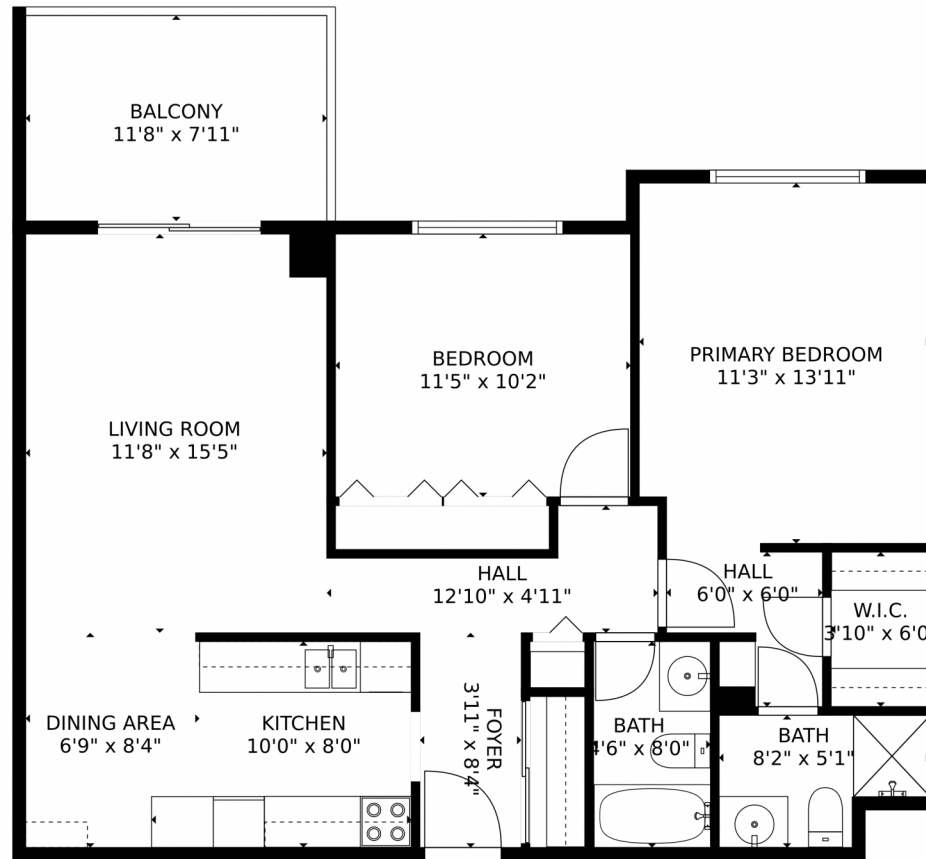

2325 South Linden Court, Denver, CO 80222 – Main Level

GROSS INTERNAL AREA
FLOOR 1: 846 sq. ft. EXCLUDED AREAS:
BALCONY: 93 sq. ft
TOTAL: 846 sq. ft

Disclaimer: Sizes and Dimensions are Approximate, Actual May Vary.

Taylor Haas

303-665-7368

taylorh@coloradorpm.com

<https://www.coloradorpm.com/available-rental-properties-denver>

Scan code
for more
property
details