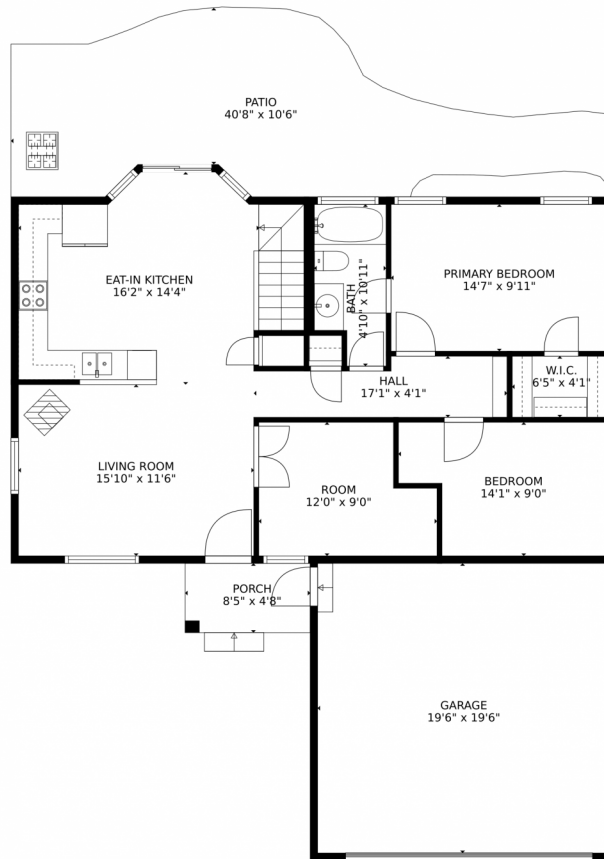

Single Family

1529 SQFT

3 Beds

2 Baths

2 Car

0.15 Acre

PROPERTY DETAILS

Incredibly cute and livable ranch style home in Erie close to several parks! Wood floors on both main level Gas fireplace in the living room gives you a cozy feel, along with a great office/bedroom off the main living area that provides a wonderful work from home option. The basement features another potentially separate living space with high quality finishes, and a built in sauna! High quality 2 stage furnace, active radon system, and a gas line for a BBQ on the backyard are even more options that make this home an amazing value!

Paul Hunter
970-673-7285
phunter@windermere.com

Scan code
for more
property
details

319 Tynan Drive, Erie, CO 80516 – Main Level

GROSS INTERNAL AREA
FLOOR 1: 437 sq. ft, FLOOR 2: 954 sq. ft
EXCLUDED AREAS: , GARAGE: 380 sq. ft
PATIO: 339 sq. ft, PORCH: 39 sq. ft
TOTAL: 1391 sq. ft
MEASUREMENTS CALCULATED BY V1Photos.COM ARE DEEMED HIGHLY RELIABLE BUT NOT GUARANTEED.

Disclaimer: Sizes and Dimensions are Approximate, Actual May Vary.

Paul Hunter
970-673-7285
phunter@windermere.com

Scan code
for more
property
details

GROSS INTERNAL AREA
FLOOR 1: 437 sq. ft., FLOOR 2: 954 sq. ft
EXCLUDED AREAS: , GARAGE: 380 sq. ft
PATIO: 339 sq. ft., PORCH: 39 sq. ft
TOTAL: 1391 sq. ft
MEASUREMENTS CALCULATED BY V1Photos.COM ARE DEEMED HIGHLY RELIABLE BUT NOT GUARANTEED.

Disclaimer: Sizes and Dimensions are Approximate, Actual May Vary.

Paul Hunter
970-673-7285
phunter@windermere.com

319 Tynan Drive, Erie, CO 80516 — All Levels

GROSS INTERNAL AREA
FLOOR 1: 437 sq. ft, FLOOR 2: 954 sq. ft
EXCLUDED AREAS: , GARAGE: 380 sq. ft
PATIO: 339 sq. ft, PORCH: 39 sq. ft
TOTAL: 1391 sq. ft