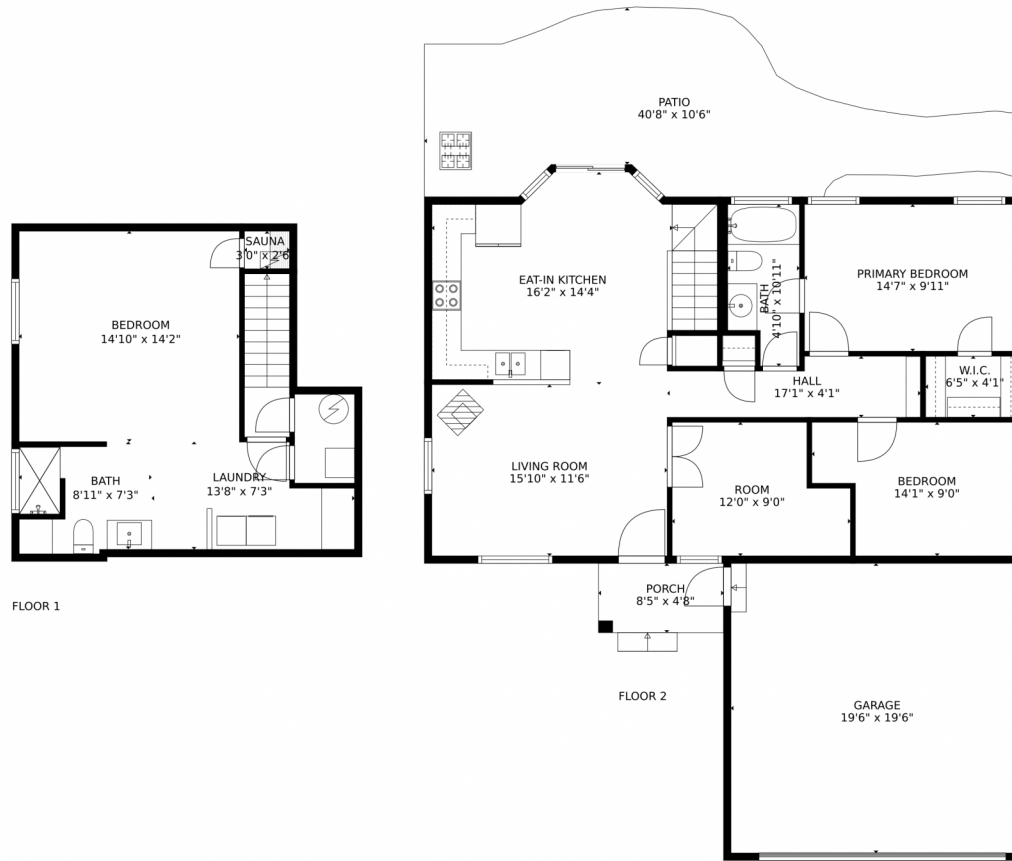

319 Tynan Drive, Erie, CO 80516 — All Levels

GROSS INTERNAL AREA
FLOOR 1: 437 sq. ft, FLOOR 2: 954 sq. ft
EXCLUDED AREAS: , GARAGE: 380 sq. ft
PATIO: 339 sq. ft, PORCH: 39 sq. ft
TOTAL: 1391 sq. ft

Disclaimer: Sizes and Dimensions are Approximate, Actual May Vary.

Paul Hunter
970-673-7285
phunter@windermere.com