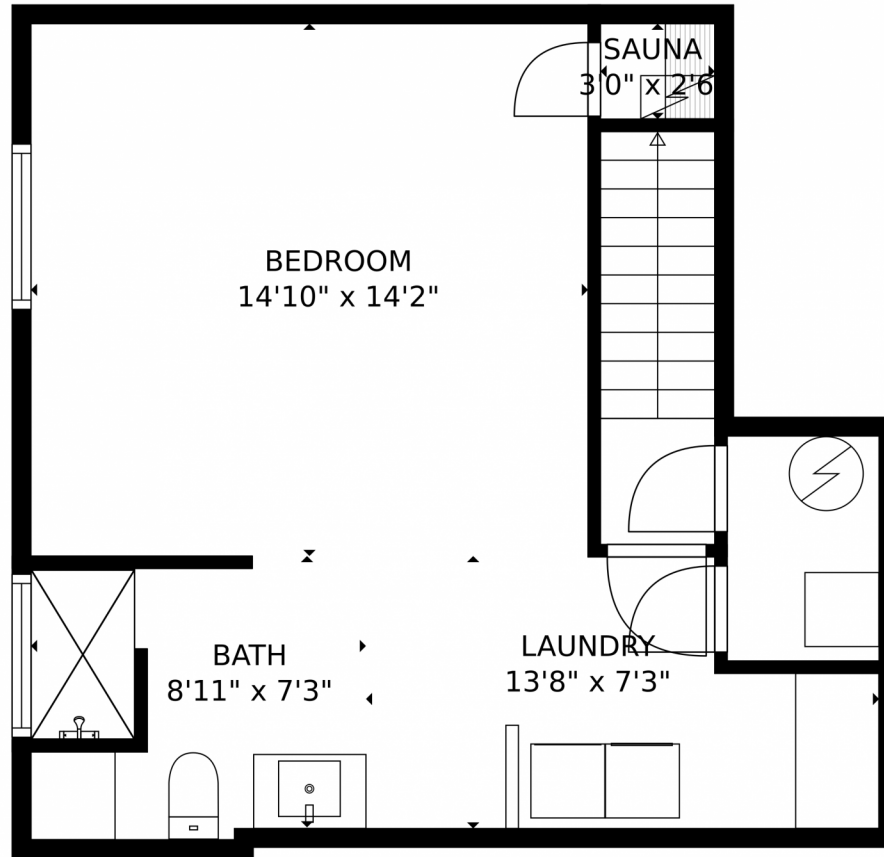

Single Family

1529 SQFT

3 Beds

2 Baths

2 Car

0.15 Acre

PROPERTY DETAILS

Incredibly cute and livable ranch style home in Erie close to several parks! Wood floors on both main level Gas fireplace in the living room gives you a cozy feel, along with a great office/bedroom off the main living area that provides a wonderful work from home option. The basement features another potentially separate living space with high quality finishes, and a built in sauna! High quality 2 stage furnace, active radon system, and a gas line for a BBQ on the backyard are even more options that make this home an amazing value!

Paul Hunter
970-673-7285
phunter@windermere.com

Scan code
for more
property
details

319 Tynan Drive, Erie, CO 80516 – Main Level

GROSS INTERNAL AREA
FLOOR 1: 437 sq. ft, FLOOR 2: 954 sq. ft
EXCLUDED AREAS: , GARAGE: 380 sq. ft
PATIO: 339 sq. ft, PORCH: 39 sq. ft
TOTAL: 1391 sq. ft
MEASUREMENTS CALCULATED BY V1Photos.COM ARE DEEMED HIGHLY RELIABLE BUT NOT GUARANTEED.

Disclaimer: Sizes and Dimensions are Approximate, Actual May Vary.

Paul Hunter
970-673-7285
phunter@windermere.com

Scan code
for more
property
details

GROSS INTERNAL AREA
FLOOR 1: 437 sq. ft., FLOOR 2: 954 sq. ft
EXCLUDED AREAS: , GARAGE: 380 sq. ft
PATIO: 339 sq. ft., PORCH: 39 sq. ft
TOTAL: 1391 sq. ft
MEASUREMENTS CALCULATED BY V1Photos.COM ARE DEEMED HIGHLY RELIABLE BUT NOT GUARANTEED.

Disclaimer: Sizes and Dimensions are Approximate, Actual May Vary.

Paul Hunter
970-673-7285
phunter@windermere.com

319 Tynan Drive, Erie, CO 80516 — All Levels

GROSS INTERNAL AREA
FLOOR 1: 437 sq. ft, FLOOR 2: 954 sq. ft
EXCLUDED AREAS: , GARAGE: 380 sq. ft
PATIO: 339 sq. ft, PORCH: 39 sq. ft
TOTAL: 1391 sq. ft