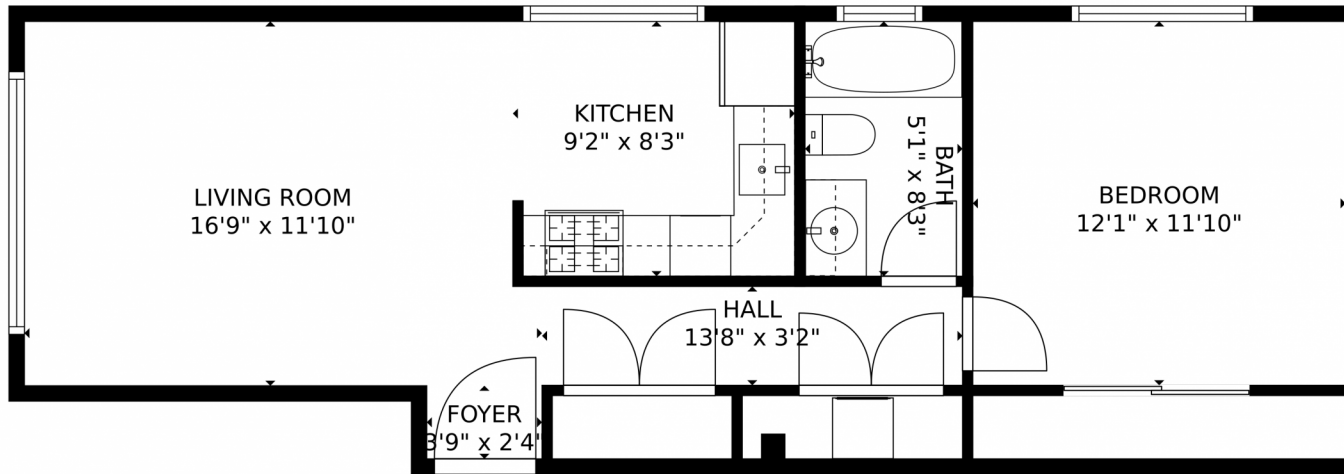

Scan code  
for more  
property  
details

1660 Steele Street #303, Denver, CO 80206 – Main Level

GROSS INTERNAL AREA  
FLOOR 1: 576 sq. ft  
TOTAL: 576 sq. ft  
MEASUREMENTS CALCULATED BY V1Photos.com ARE DEEMED HIGHLY RELIABLE BUT NOT GUARANTEED.