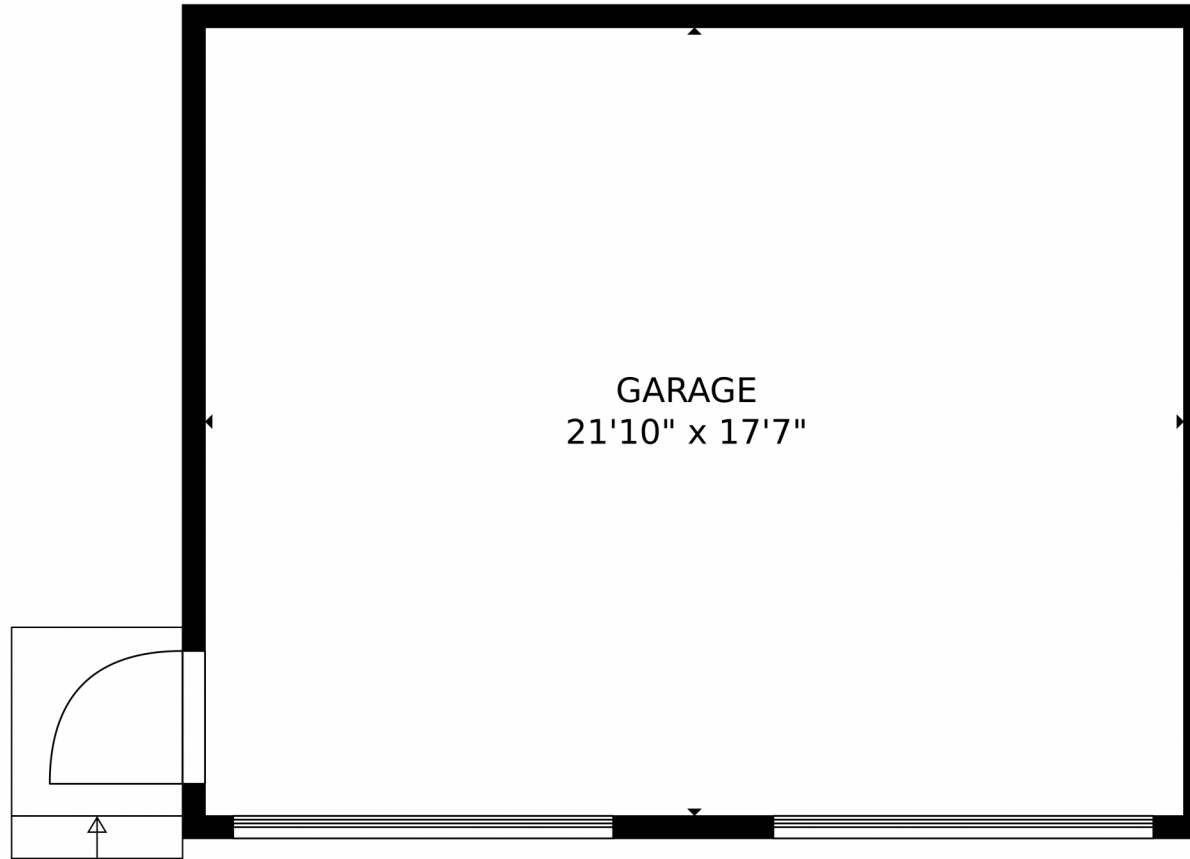

GROSS INTERNAL AREA
FLOOR 1: 0 sq. ft., FLOOR 2: 639 sq. ft.
FLOOR 3: 632 sq. ft., EXCLUDED AREAS:
GARAGE: 383 sq. ft., PATIO: 716 sq. ft.
PORCH: 311 sq. ft.
TOTAL: 1271 sq. ft.

Disclaimer: Sizes and Dimensions are Approximate, Actual May Vary.

Samantha Maldonado
719-499-2157
MontlorSam@gmail.com
<https://montlorsam.findme.homes>