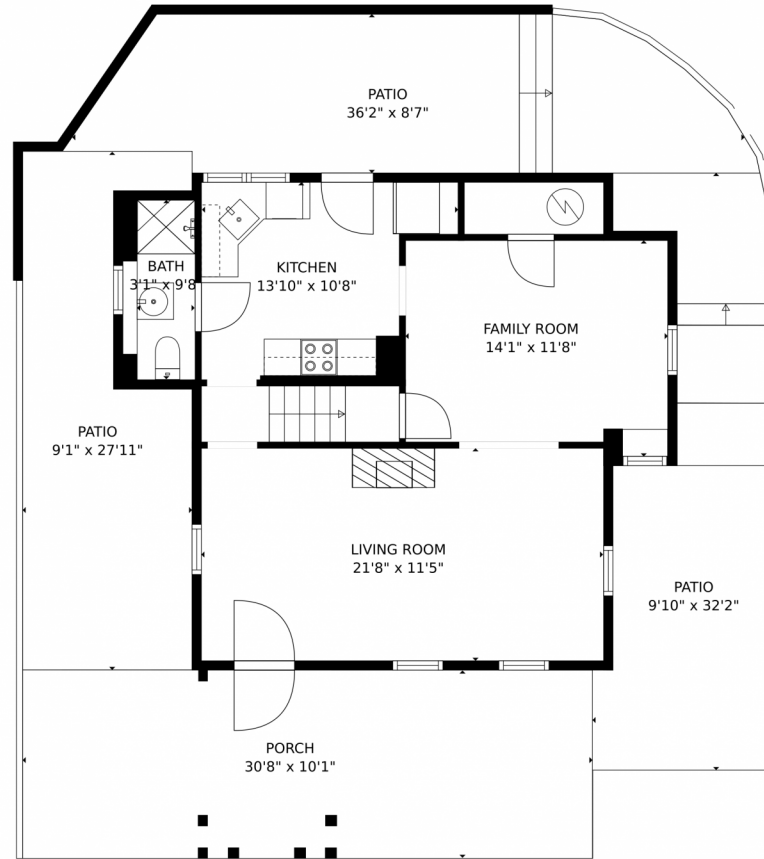

119 Williams Street  
Colorado Springs, CO 80905

MLS # 8063786

 Single Family  1536 SQFT  3 Beds  2 Baths  2 Car  0.3 Acre

**Samantha Maldonado**  
719-499-2157  
MontlorSam@gmail.com  
<https://montlorsam.findme.homes>

# 119 Williams Street, Colorado Springs, CO 80905 – Main Level

GROSS INTERNAL AREA  
FLOOR 1: 0 sq. ft., FLOOR 2: 639 sq. ft.  
FLOOR 3: 632 sq. ft., EXCLUDED AREAS:  
GARAGE: 383 sq. ft., PATIO: 716 sq. ft.  
PORCH: 311 sq. ft.  
TOTAL: 1271 sq. ft.  
MEASUREMENTS CALCULATED BY V1Photos.com ARE DEEMED HIGHLY RELIABLE BUT NOT GUARANTEED.

GROSS INTERNAL AREA  
FLOOR 1: 0 sq. ft., FLOOR 2: 639 sq. ft.  
FLOOR 3: 632 sq. ft., EXCLUDED AREAS:  
GARAGE: 383 sq. ft., PATIO: 716 sq. ft.  
PORCH: 311 sq. ft.  
TOTAL: 1271 sq. ft.  
MEASUREMENTS CALCULATED BY V1Photos.COM ARE DEEMED HIGHLY RELIABLE BUT NOT GUARANTEED.

Disclaimer: Sizes and Dimensions are Approximate, Actual May Vary.

**Samantha Maldonado**  
719-499-2157  
MontlorSam@gmail.com  
<https://montlorsam.findme.homes>

Scan code for more property details

GROSS INTERNAL AREA  
FLOOR 1: 0 sq. ft., FLOOR 2: 639 sq. ft.  
FLOOR 3: 632 sq. ft., EXCLUDED AREAS:  
GARAGE: 383 sq. ft., PATIO: 716 sq. ft.  
PORCH: 311 sq. ft.  
TOTAL: 1271 sq. ft.