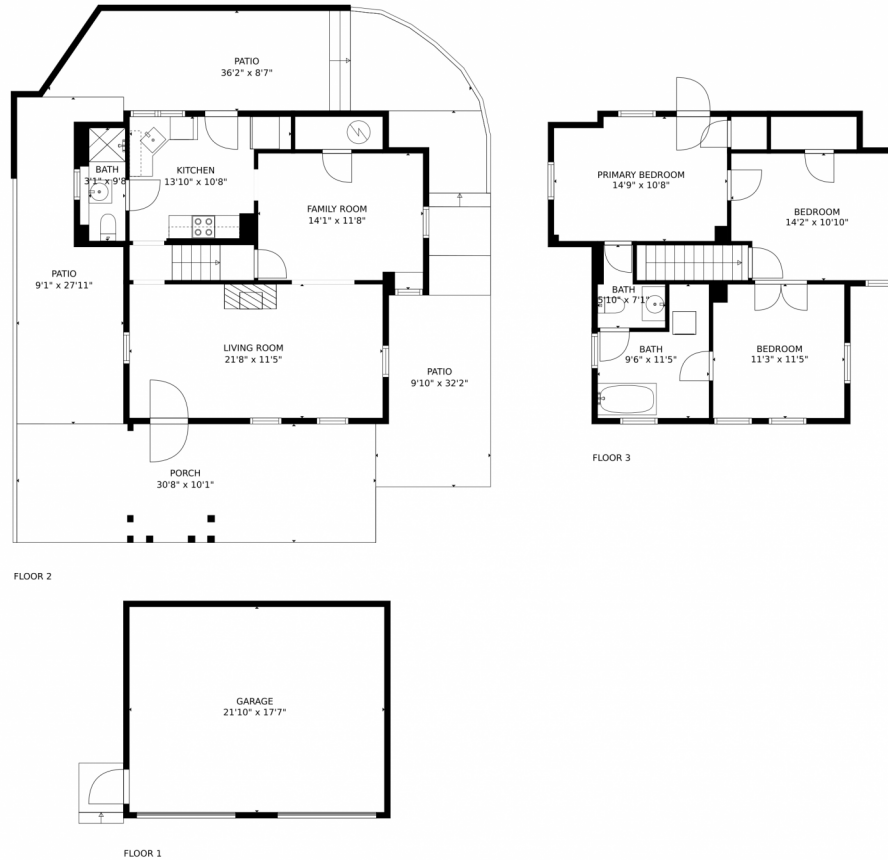

119 Williams Street, Colorado Springs, CO 80905 – All Levels

GROSS INTERNAL AREA
FLOOR 1: 0 sq. ft., FLOOR 2: 639 sq. ft.
FLOOR 3: 632 sq. ft., EXCLUDED AREAS:
GARAGE: 383 sq. ft., PATIO: 716 sq. ft.
PORCH: 311 sq. ft.
TOTAL: 1271 sq. ft.

Disclaimer: Sizes and Dimensions are Approximate, Actual May Vary.

Samantha Maldonado
719-499-2157
MontlorSam@gmail.com
<https://montlorsam.findme.homes>