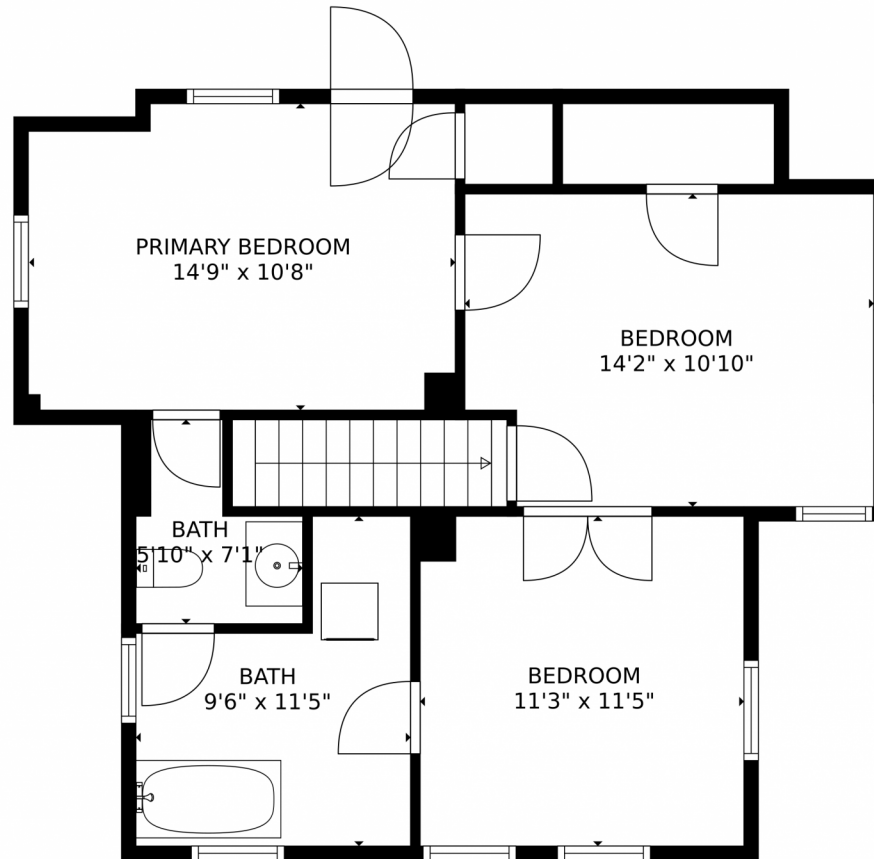

# 119 Williams Street, Colorado Springs, CO 80905 – Main Level

GROSS INTERNAL AREA  
FLOOR 1: 0 sq. ft., FLOOR 2: 639 sq. ft.  
FLOOR 3: 632 sq. ft., EXCLUDED AREAS:  
GARAGE: 383 sq. ft., PATIO: 716 sq. ft.  
PORCH: 311 sq. ft.  
TOTAL: 1271 sq. ft.  
MEASUREMENTS CALCULATED BY V1Photos.com ARE DEEMED HIGHLY RELIABLE BUT NOT GUARANTEED.

Disclaimer: Sizes and Dimensions are Approximate, Actual May Vary.

**Samantha Maldonado**  
719-499-2157  
MontlorSam@gmail.com  
<https://montlorsam.findme.homes>

Scan code for more property details

119 Williams Street, Colorado Springs, CO 80905 – 2nd Level

GROSS INTERNAL AREA  
FLOOR 1: 0 sq. ft., FLOOR 2: 639 sq. ft.  
FLOOR 3: 632 sq. ft., EXCLUDED AREAS:  
GARAGE: 383 sq. ft., PATIO: 716 sq. ft.  
PORCH: 311 sq. ft.  
TOTAL: 1271 sq. ft.  
MEASUREMENTS CALCULATED BY V1Photos.COM ARE DEEMED HIGHLY RELIABLE BUT NOT GUARANTEED.

Disclaimer: Sizes and Dimensions are Approximate, Actual May Vary.

**Samantha Maldonado**  
719-499-2157  
MontlorSam@gmail.com  
<https://montlorsam.findme.homes>

Scan code for more property details

GROSS INTERNAL AREA  
FLOOR 1: 0 sq. ft., FLOOR 2: 639 sq. ft.  
FLOOR 3: 632 sq. ft., EXCLUDED AREAS:  
GARAGE: 383 sq. ft., PATIO: 716 sq. ft.  
PORCH: 311 sq. ft.  
TOTAL: 1271 sq. ft.