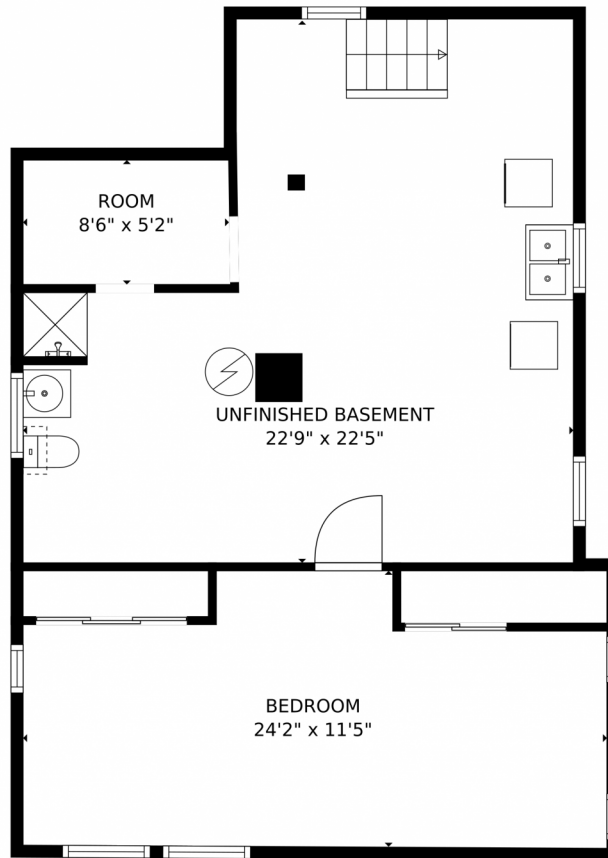

GROSS INTERNAL AREA
FLOOR 1: 333 sq. ft, FLOOR 2: 775 sq. ft
EXCLUDED AREAS: UNFINISHED BASEMENT: 411 sq. ft
TOTAL: 1108 sq. ft
MEASUREMENTS CALCULATED BY V1Photos.COM ARE DEEMED HIGHLY RELIABLE BUT NOT GUARANTEED.

GROSS INTERNAL AREA
FLOOR 1: 333 sq. ft. FLOOR 2: 775 sq. ft.
EXCLUDED AREAS: , UNFINISHED BASEMENT: 411 sq. ft
TOTAL: 1108 sq. ft
MEASUREMENTS CALCULATED BY V1Photos.com ARE DEEMED HIGHLY RELIABLE BUT NOT GUARANTEED.