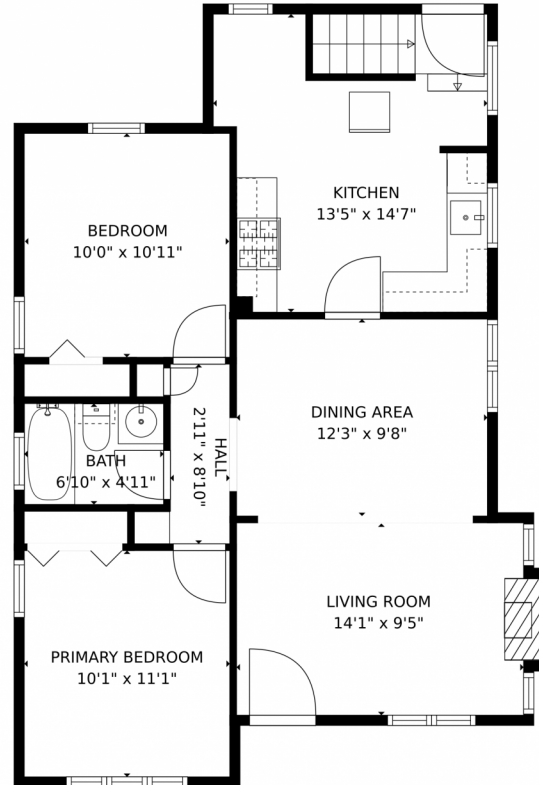

GROSS INTERNAL AREA
FLOOR 1: 333 sq. ft, FLOOR 2: 775 sq. ft
EXCLUDED AREAS: UNFINISHED BASEMENT: 411 sq. ft
TOTAL: 1108 sq. ft
MEASUREMENTS CALCULATED BY V1Photos.COM ARE DEEMED HIGHLY RELIABLE BUT NOT GUARANTEED.

GROSS INTERNAL AREA
FLOOR 1: 333 sq. ft. FLOOR 2: 775 sq. ft.
EXCLUDED AREAS: , UNFINISHED BASEMENT: 411 sq. ft
TOTAL: 1108 sq. ft
MEASUREMENTS CALCULATED BY V1Photos.com ARE DEEMED HIGHLY RELIABLE BUT NOT GUARANTEED.

Disclaimer: Sizes and Dimensions are Approximate, Actual May Vary.

Taylor Haas
303-665-7368
taylorh@coloradorpm.com
<https://www.coloradorpm.com/available-rental-properties-denver>

3816 S Lincoln Street, Englewood, CO 80113 – All Floors

FLOOR 1

FLOOR 2

GROSS INTERNAL AREA
FLOOR 1: 333 sq. ft. FLOOR 2: 775 sq. ft.
EXCLUDED AREAS: UNFINISHED BASEMENT: 411 sq. ft.
TOTAL: 1108 sq. ft.
MEASUREMENTS CALCULATED BY V1Photos.com ARE DEEMED HIGHLY RELIABLE BUT NOT GUARANTEED.