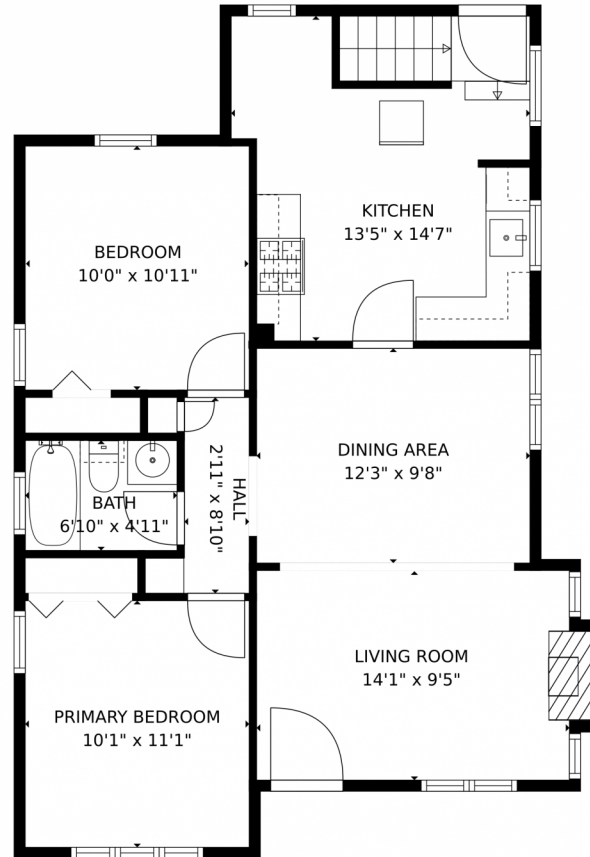

 Single Family

 1017 SQFT

 3 Beds

 2 Baths

Taylor Haas
303-665-7368
taylorh@coloradorpm.com
<https://www.coloradorpm.com/available-rental-properties-denver>

3816 S Lincoln Street, Englewood, CO 80113 – Main Floor

GROSS INTERNAL AREA
FLOOR 1: 333 sq. ft, FLOOR 2: 775 sq. ft
EXCLUDED AREAS: UNFINISHED BASEMENT: 411 sq. ft
TOTAL: 1108 sq. ft
MEASUREMENTS CALCULATED BY V1Photos.COM ARE DEEMED HIGHLY RELIABLE BUT NOT GUARANTEED.

GROSS INTERNAL AREA
FLOOR 1: 333 sq. ft. FLOOR 2: 775 sq. ft.
EXCLUDED AREAS: , UNFINISHED BASEMENT: 411 sq. ft
TOTAL: 1108 sq. ft
MEASUREMENTS CALCULATED BY V1Photos.com ARE DEEMED HIGHLY RELIABLE BUT NOT GUARANTEED.

FLOOR 1

FLOOR 2

GROSS INTERNAL AREA
FLOOR 1: 333 sq. ft. FLOOR 2: 775 sq. ft.
EXCLUDED AREAS: UNFINISHED BASEMENT: 411 sq. ft.
TOTAL: 1108 sq. ft.
MEASUREMENTS CALCULATED BY V1Photos.com ARE DEEMED HIGHLY RELIABLE BUT NOT GUARANTEED.