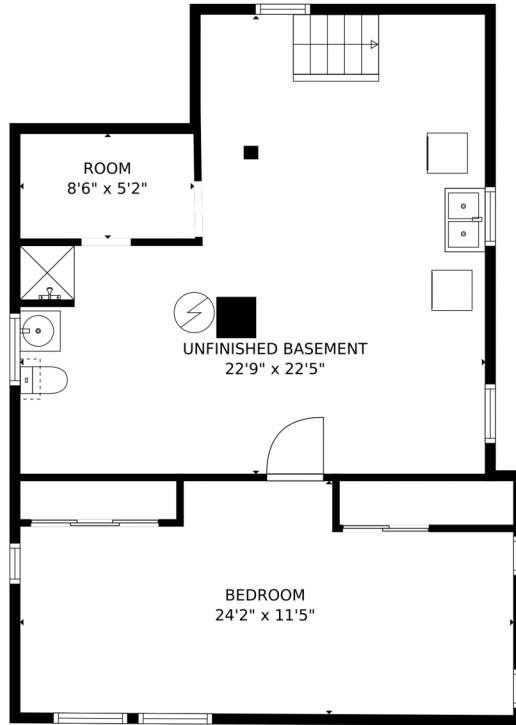

GROSS INTERNAL AREA
FLOOR 1: 333 sq. ft, FLOOR 2: 775 sq. ft
EXCLUDED AREAS: UNFINISHED BASEMENT: 411 sq. ft
TOTAL: 1108 sq. ft
MEASUREMENTS CALCULATED BY V1Photos.COM ARE DEEMED HIGHLY RELIABLE BUT NOT GUARANTEED.

GROSS INTERNAL AREA
FLOOR 1: 333 sq. ft. FLOOR 2: 775 sq. ft.
EXCLUDED AREAS: , UNFINISHED BASEMENT: 411 sq. ft
TOTAL: 1108 sq. ft
MEASUREMENTS CALCULATED BY V1Photos.com ARE DEEMED HIGHLY RELIABLE BUT NOT GUARANTEED.

FLOOR 1

FLOOR 2

GROSS INTERNAL AREA
FLOOR 1: 333 sq. ft. FLOOR 2: 775 sq. ft.
EXCLUDED AREAS: UNFINISHED BASEMENT: 411 sq. ft.
TOTAL: 1108 sq. ft.
MEASUREMENTS CALCULATED BY V1Photos.com ARE DEEMED HIGHLY RELIABLE BUT NOT GUARANTEED.