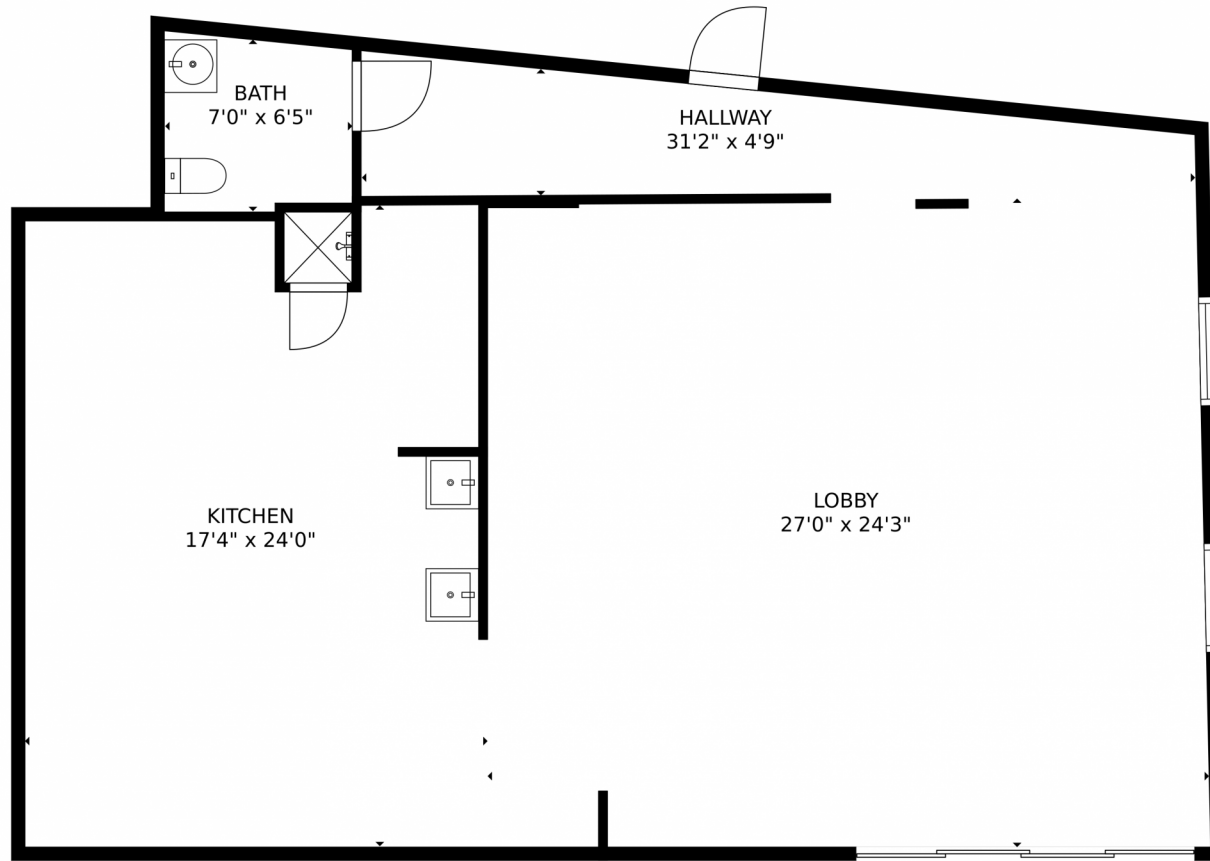

Commercial

1300 SQFT

5201 West Broward Boulevard, Plantation, FL 33317 – All Levels

GROSS INTERNAL AREA  
FLOOR 1: 1235 sq. ft  
TOTAL: 1235 sq. ft  
MEASUREMENTS CALCULATED BY V1Photos.com ARE DEEMED HIGHLY RELIABLE BUT NOT GUARANTEED.

Disclaimer: Sizes and Dimensions are Approximate, Actual May Vary.

Gary Glusman  
954-292-8601  
gary@negproperty.com