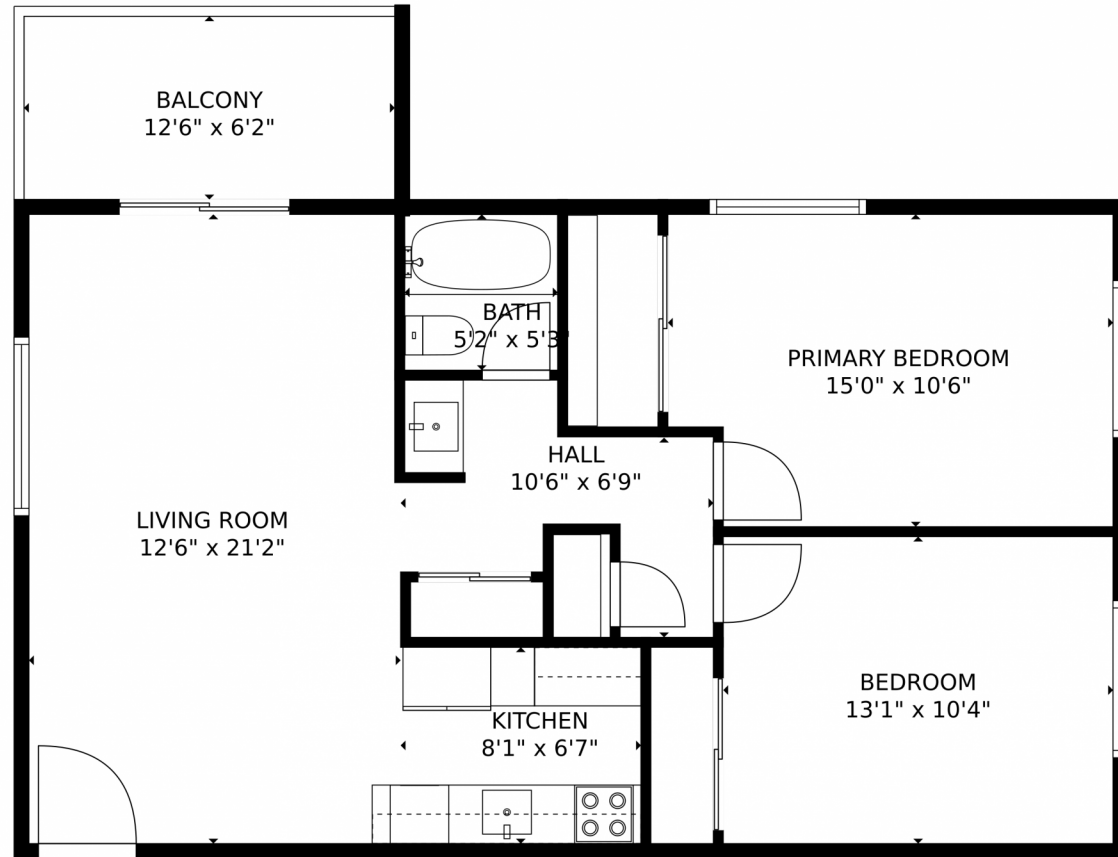

5995 East Iliff Avenue #320, Denver, CO 80222 – Floor Plan

GROSS INTERNAL AREA
FLOOR 1: 771 sq. ft. EXCLUDED AREAS:
BALCONY: 77 sq. ft.
TOTAL: 771 sq. ft.

Disclaimer: Sizes and Dimensions are Approximate, Actual May Vary.

Taylor Haas

303-665-7368

taylorh@coloradorpm.com

<https://www.coloradorpm.com/available-rental-properties-denver>

Scan code
for more
property
details