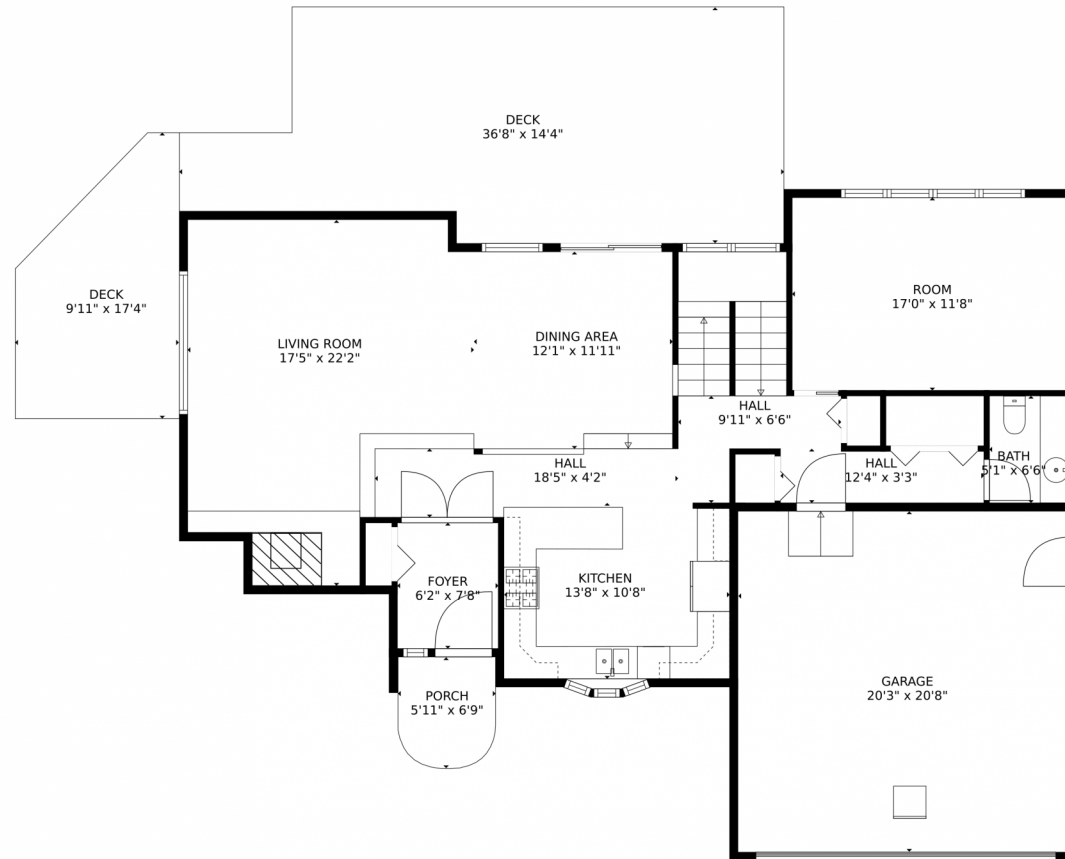

4460 Aaron Place  
Boulder, CO 80303

Single Family

2188 SQFT

AJ Chamberlin  
303-588-8999  
aj@phoenixctd.com

Scan code  
for more  
property  
details

# 4460 Aaron Place, Boulder, CO 80303 – Main Level

GROSS INTERNAL AREA  
FLOOR 1: 649 sq. ft., FLOOR 2: 1162 sq. ft.  
FLOOR 3: 908 sq. ft., EXCLUDED AREAS:  
GARAGE: 420 sq. ft., DECK: 581 sq. ft.  
PORCH: 37 sq. ft.  
TOTAL: 2719 sq. ft.

# 4460 Aaron Place, Boulder, CO 80303 – Second Level

GROSS INTERNAL AREA  
FLOOR 1: 649 sq. ft., FLOOR 2: 1162 sq. ft.  
FLOOR 3: 908 sq. ft., EXCLUDED AREAS:  
GARAGE: 420 sq. ft., DECK: 581 sq. ft.  
PORCH: 37 sq. ft.  
TOTAL: 2719 sq. ft.

# 4460 Aaron Place, Boulder, CO 80303 – All Levels

GROSS INTERNAL AREA  
FLOOR 1: 649 sq. ft., FLOOR 2: 1162 sq. ft.  
FLOOR 3: 908 sq. ft., EXCLUDED AREAS:  
GARAGE: 420 sq. ft., DECK: 581 sq. ft.  
PORCH: 37 sq. ft.  
TOTAL: 2719 sq. ft.