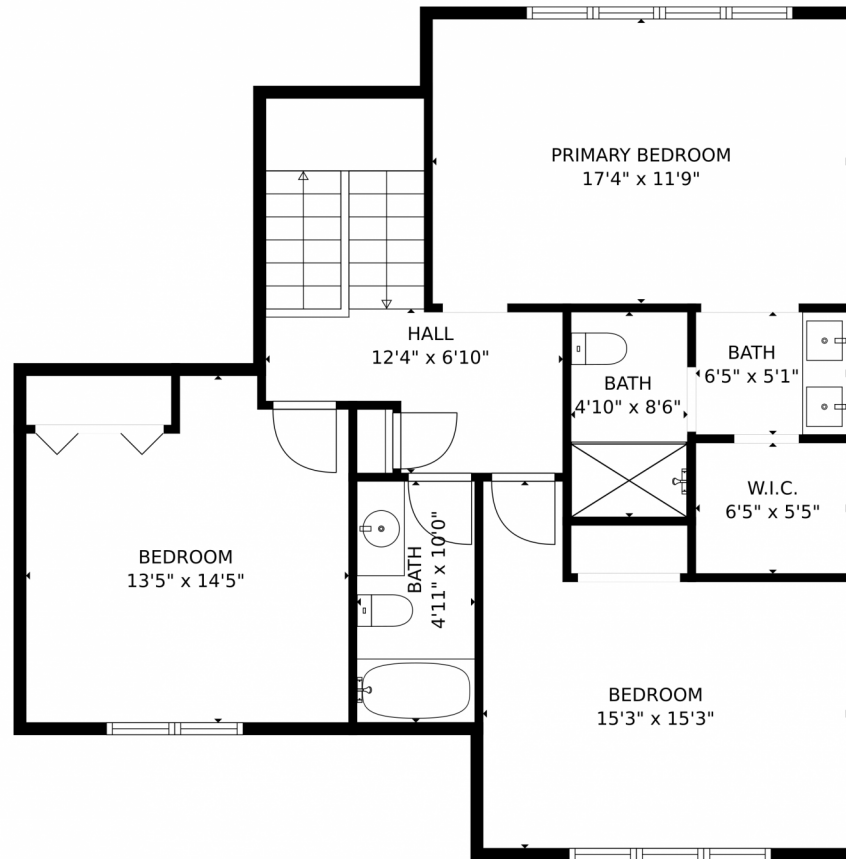

4460 Aaron Place, Boulder, CO 80303 – Second Level

GROSS INTERNAL AREA
FLOOR 1: 649 sq. ft., FLOOR 2: 1162 sq. ft.
FLOOR 3: 908 sq. ft., EXCLUDED AREAS:
GARAGE: 420 sq. ft., DECK: 581 sq. ft.
PORCH: 37 sq. ft.
TOTAL: 2719 sq. ft.

Disclaimer: Sizes and Dimensions are Approximate, Actual May Vary.

AJ Chamberlin
303-588-8999
aj@phoenixctd.com