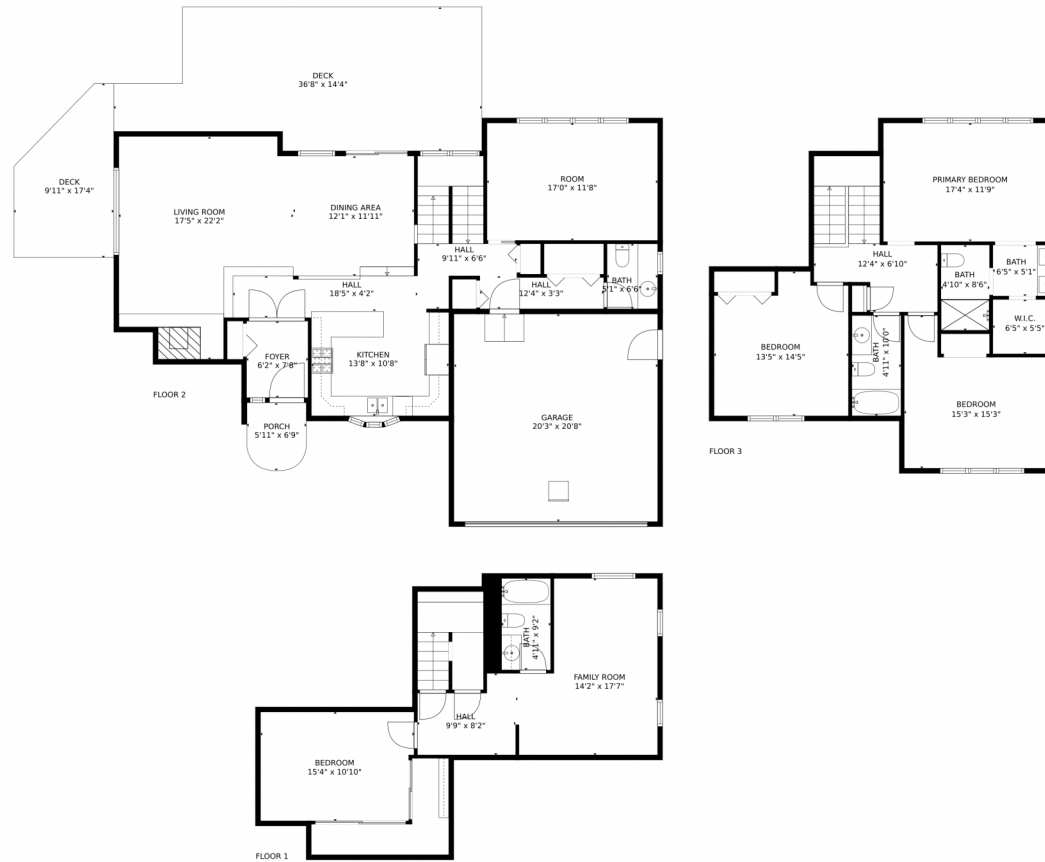

4460 Aaron Place, Boulder, CO 80303 – All Levels

GROSS INTERNAL AREA
FLOOR 1: 649 sq. ft., FLOOR 2: 1162 sq. ft.
FLOOR 3: 908 sq. ft., EXCLUDED AREAS:
GARAGE: 420 sq. ft., DECK: 581 sq. ft.
PORCH: 37 sq. ft.
TOTAL: 2719 sq. ft.

Disclaimer: Sizes and Dimensions are Approximate, Actual May Vary.

AJ Chamberlin
303-588-8999
aj@phoenixctd.com

Scan code
for more
property
details