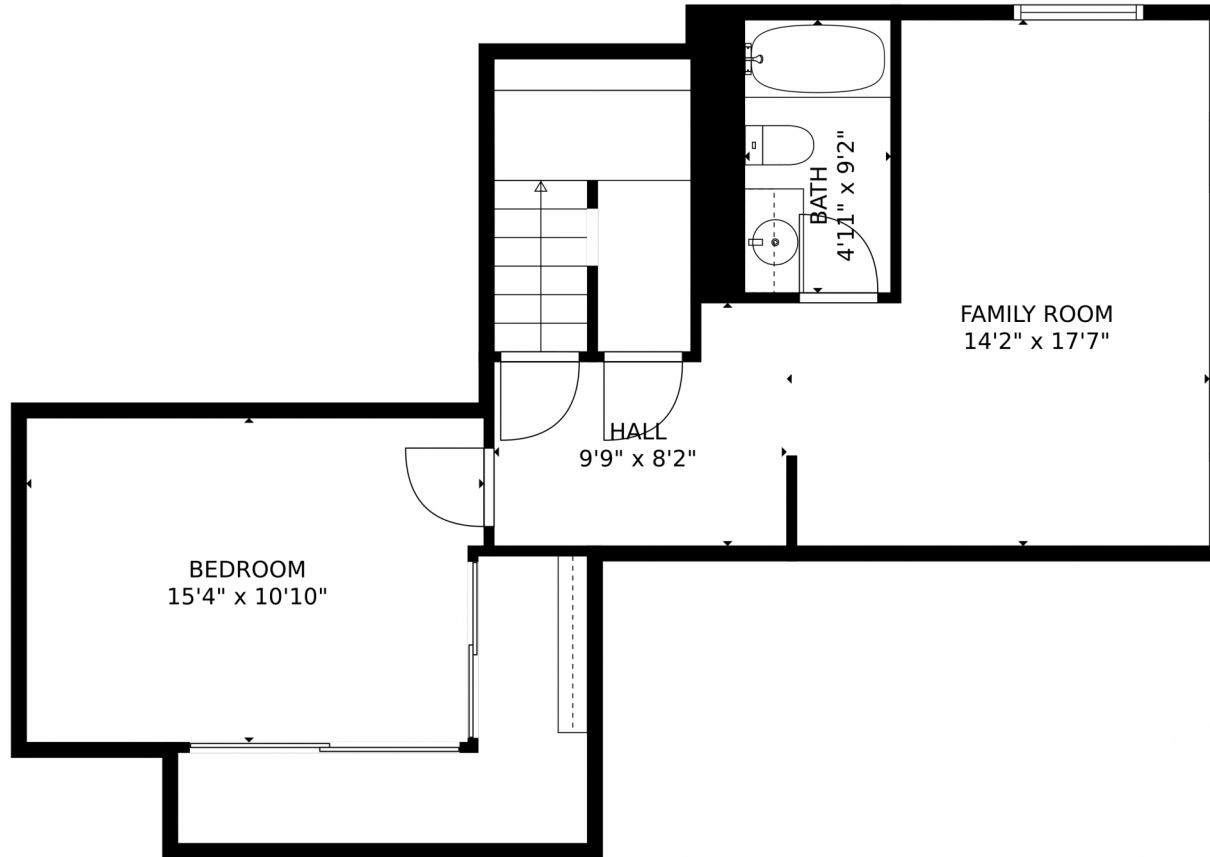

GROSS INTERNAL AREA
FLOOR 1: 649 sq. ft., FLOOR 2: 1162 sq. ft.
FLOOR 3: 908 sq. ft., EXCLUDED AREAS:
GARAGE: 420 sq. ft., DECK: 581 sq. ft.
PORCH: 37 sq. ft.
TOTAL: 2719 sq. ft.

Disclaimer: Sizes and Dimensions are Approximate, Actual May Vary.

AJ Chamberlin
303-588-8999
aj@phoenixctd.com

Scan code
for more
property
details