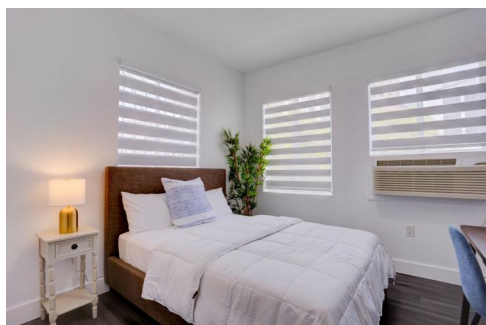

2314 PONCE DE LEON BLVD

PRICE \$2,500

CORAL GABLES, FL 33134

COMMUNITY: DOWNTOWN CORAL GABLES, AT THE HEART OF FINANCIAL DISTRICT

Condominium

300 SQFT

1 Bed

1 Baths