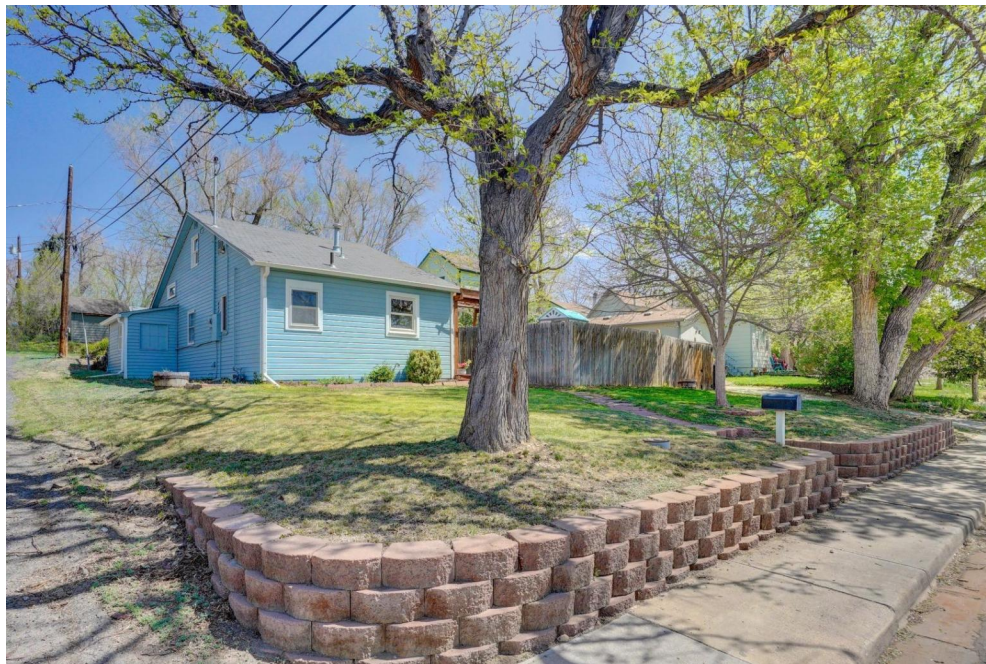

1508 Spruce Avenue  
Longmont, CO 80501

COMMUNITY: Kent & Daniels

MLS # IR986335

PRICE \$569,000

Single Family

1021 SQFT

2 Beds

2 Baths

## PROPERTY DETAILS

Charming home in desirable Bohn Farm Neighborhood. Updated 2 bedroom, 2 bath with large windows, wood floors and classic detailing. Great room with den/dining area. Fully fenced backyard with two patio areas and storage shed. Walk to Sunset golf course, Walton Nature Center and downtown. Additional photos coming soon.