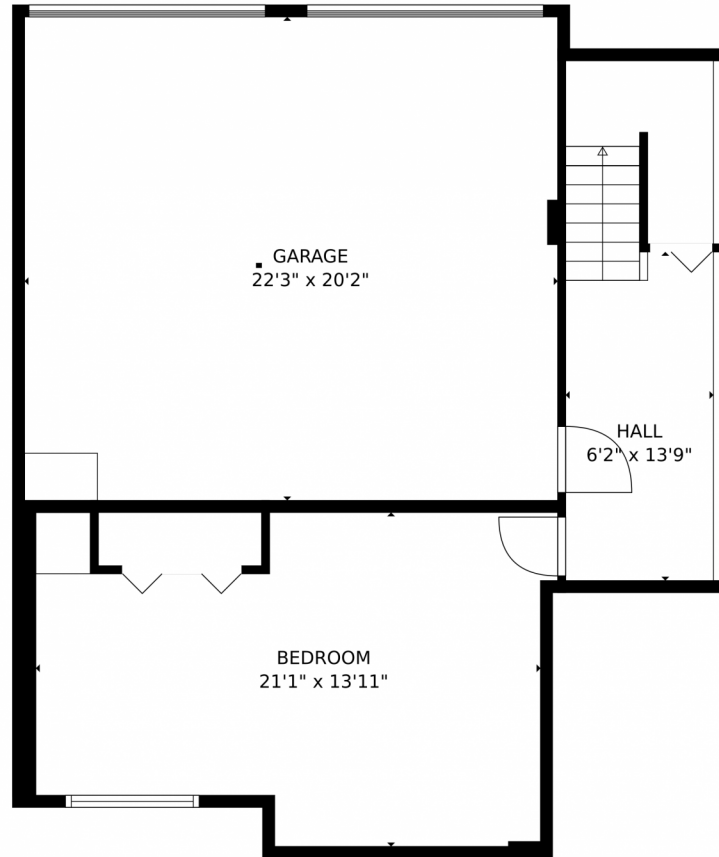

GROSS INTERNAL AREA
FLOOR 1: 421 sq. ft. FLOOR 2: 815 sq. ft.
FLOOR 3: 603 sq. ft. EXCLUDED AREAS:
GARAGE: 449 sq. ft. BALCONY: 98 sq. ft.
PORCH: 85 sq. ft.
TOTAL: 1839 sq. ft.

Disclaimer: Sizes and Dimensions are Approximate, Actual May Vary.

Kristina Davis
303-870-8142
kristina@dreamsbydavis.com