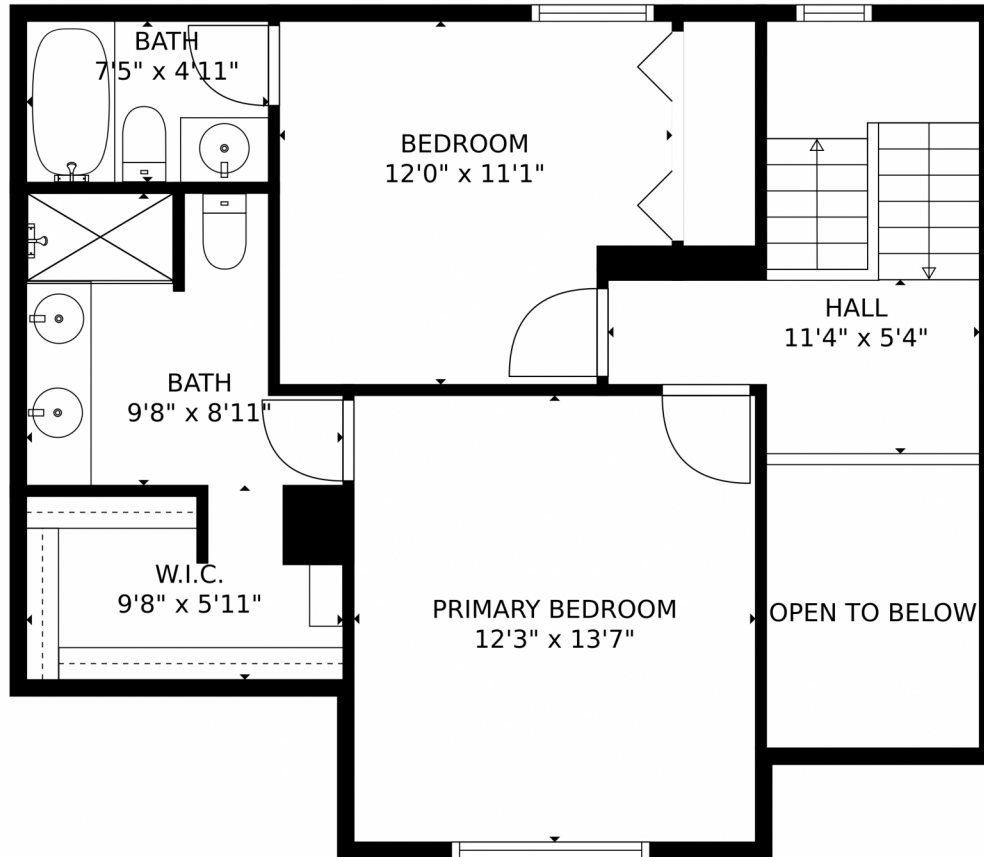

8570 East Temple Drive, Denver, CO 80237 – Main Level

GROSS INTERNAL AREA
FLOOR 1: 421 sq. ft. FLOOR 2: 815 sq. ft.
FLOOR 3: 603 sq. ft. EXCLUDED AREAS:
GARAGE: 449 sq. ft. BALCONY: 98 sq. ft.
PORCH: 85 sq. ft.
TOTAL: 1839 sq. ft.

MEASUREMENTS CALCULATED BY V1Photos.COM ARE DEEMED HIGHLY RELIABLE BUT NOT GUARANTEED.

Disclaimer: Sizes and Dimensions are Approximate, Actual May Vary.

Kristina Davis
303-870-8142
kristina@dreamsbydavis.com

8570 East Temple Drive, Denver, CO 80237 – Second Level

GROSS INTERNAL AREA
FLOOR 1: 421 sq. ft. FLOOR 2: 815 sq. ft.
FLOOR 3: 603 sq. ft. EXCLUDED AREAS:
GARAGE: 449 sq. ft. BALCONY: 98 sq. ft.
PORCH: 85 sq. ft.
TOTAL: 1839 sq. ft.
MEASUREMENTS CALCULATED BY V1Photos.COM ARE DEEMED HIGHLY RELIABLE BUT NOT GUARANTEED.

Disclaimer: Sizes and Dimensions are Approximate, Actual May Vary.

Kristina Davis
303-870-8142
kristina@dreamsbydavis.com

GROSS INTERNAL AREA
FLOOR 1: 421 sq. ft. FLOOR 2: 815 sq. ft.
FLOOR 3: 603 sq. ft. EXCLUDED AREAS:
GARAGE: 449 sq. ft. BALCONY: 98 sq. ft.
PORCH: 85 sq. ft.
TOTAL: 1839 sq. ft.