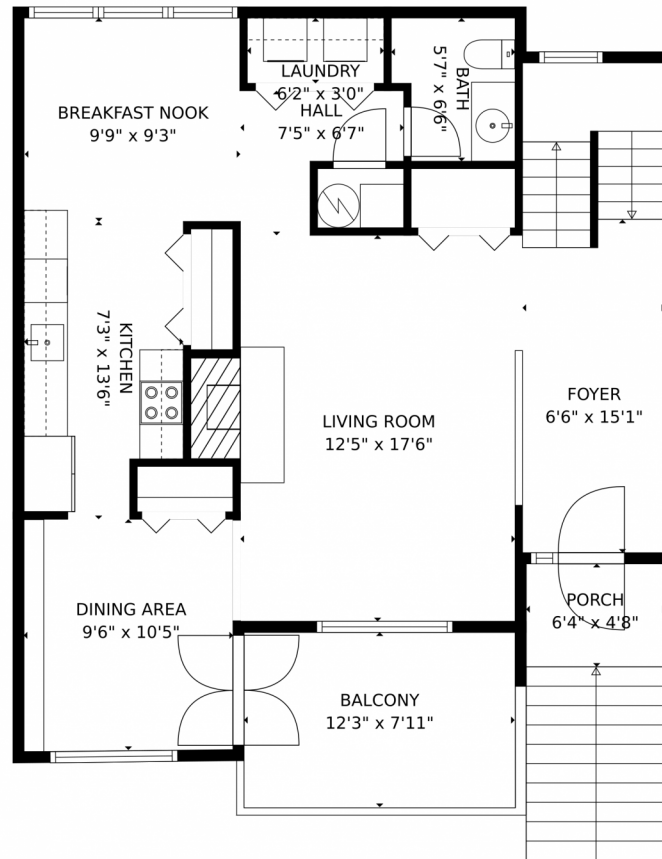

8570 East Temple Drive, Denver, CO 80237 – Main Level

GROSS INTERNAL AREA
FLOOR 1: 421 sq. ft. FLOOR 2: 815 sq. ft.
FLOOR 3: 603 sq. ft. EXCLUDED AREAS:
GARAGE: 449 sq. ft. BALCONY: 98 sq. ft.
PORCH: 85 sq. ft.
TOTAL: 1839 sq. ft.

Disclaimer: Sizes and Dimensions are Approximate, Actual May Vary.

Kristina Davis
303-870-8142
kristina@dreamsbydavis.com