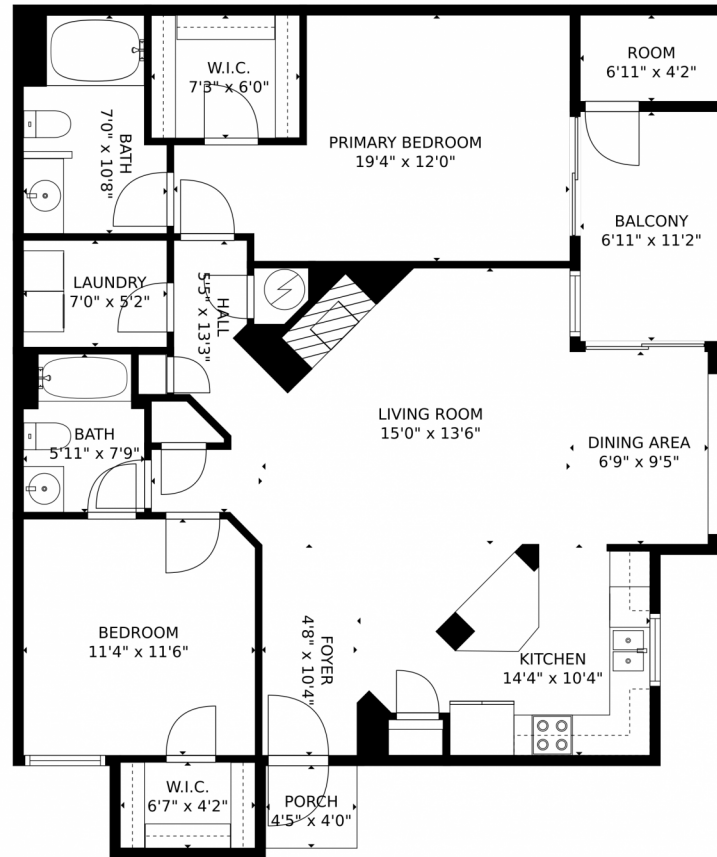

 Single Family

 1123 SQFT

 2 Beds

 2 Baths

Taylor Haas
303-665-7368
taylorh@coloradorpm.com
<https://www.coloradorpm.com/available-rental-properties-denver>

6984 Ash Creek Heights #203, Colorado Springs, CO 80922 – Main Level

GROSS INTERNAL AREA
FLOOR 1: 1135 sq. ft. EXCLUDED AREAS:
BALCONY: 78 sq. ft. PORCH: 18 sq. ft
TOTAL: 1135 sq. ft
MEASUREMENTS CALCULATED BY V1Photos.COM ARE DEEMED HIGHLY RELIABLE BUT NOT GUARANTEED.