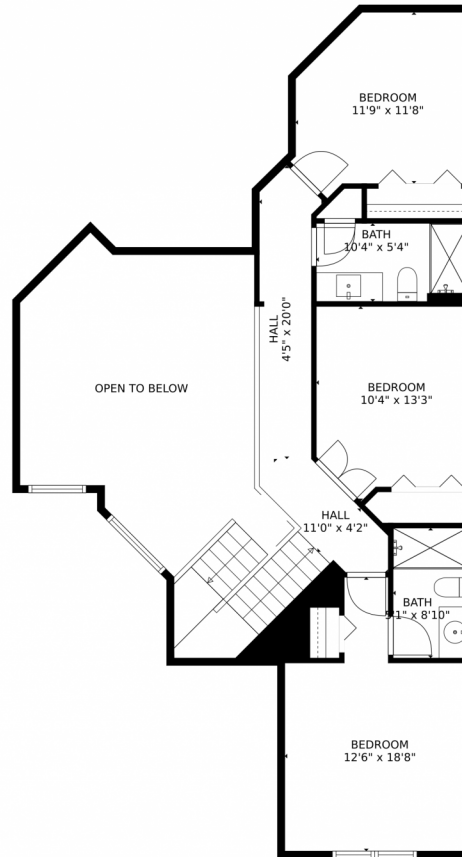

3312 Northwest 53rd Circle
Boca Raton, FL 33496

3312 Northwest 53rd Circle, Boca Raton, FL 33496 - 2nd Floor

 Single Family  2878 SQFT

Bob Weyrauch
561-305-1491
BobWeyrauch@BHHSFloridaRealty.net

3312 Northwest 53rd Circle, Boca Raton, FL 33496 — 1st Floor

GROSS INTERNAL AREA
FLOOR 1: 1784 sq. ft, FLOOR 2: 797 sq. ft
EXCLUDED AREAS: GARAGE: 403 sq. ft
PATIO: 873 sq. ft, PORCH: 237 sq. ft
TOTAL: 2580 sq. ft

MEASUREMENTS CALCULATED BY V1Photos.COM ARE DEEMED HIGHLY RELIABLE BUT NOT GUARANTEED.

Disclaimer: Sizes and Dimensions are Approximate, Actual May Vary.

Bob Weyrauch
561-305-1491
BobWeyrauch@BHHSFloridaRealty.net

3312 Northwest 53rd Circle, Boca Raton, FL 33496 — 2nd Floor

GROSS INTERNAL AREA
FLOOR 1: 1784 sq. ft, FLOOR 2: 797 sq. ft
EXCLUDED AREAS: GARAGE: 403 sq. ft
PATIO: 873 sq. ft, PORCH: 237 sq. ft
TOTAL: 2580 sq. ft

3312 Northwest 53rd Circle, Boca Raton, FL 33496 – All Floors

GROSS INTERNAL AREA
FLOOR 1: 1784 sq. ft, FLOOR 2: 797 sq. ft
EXCLUDED AREAS: GARAGE: 403 sq. ft
PATIO: 873 sq. ft, PORCH: 237 sq. ft
TOTAL: 2580 sq. ft