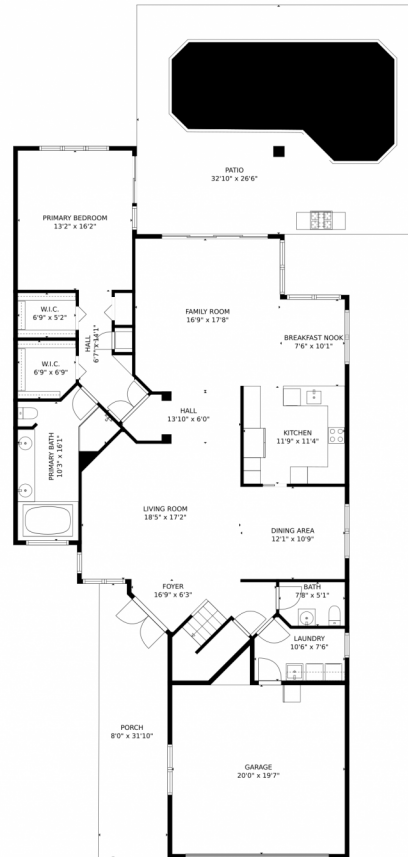

3312 Northwest 53rd Circle
Boca Raton, FL 33496

3312 Northwest 53rd Circle, Boca Raton, FL 33496 - 2nd Floor

 Single Family  2878 SQFT

Bob Weyrauch
561-305-1491
BobWeyrauch@BHHSFloridaRealty.net

3312 Northwest 53rd Circle, Boca Raton, FL 33496 — 1st Floor

GROSS INTERNAL AREA
FLOOR 1: 1784 sq. ft, FLOOR 2: 797 sq. ft
EXCLUDED AREAS: GARAGE: 403 sq. ft
PATIO: 873 sq. ft, PORCH: 237 sq. ft
TOTAL: 2580 sq. ft

MEASUREMENTS CALCULATED BY V1Photos.COM ARE DEEMED HIGHLY RELIABLE BUT NOT GUARANTEED.

Disclaimer: Sizes and Dimensions are Approximate, Actual May Vary.

Bob Weyrauch
561-305-1491
BobWeyrauch@BHHSFloridaRealty.net

3312 Northwest 53rd Circle, Boca Raton, FL 33496 — 2nd Floor

GROSS INTERNAL AREA
FLOOR 1: 1784 sq. ft, FLOOR 2: 797 sq. ft
EXCLUDED AREAS: GARAGE: 403 sq. ft
PATIO: 873 sq. ft, PORCH: 237 sq. ft
TOTAL: 2580 sq. ft

3312 Northwest 53rd Circle, Boca Raton, FL 33496 – All Floors

GROSS INTERNAL AREA
FLOOR 1: 1784 sq. ft, FLOOR 2: 797 sq. ft
EXCLUDED AREAS: GARAGE: 403 sq. ft
PATIO: 873 sq. ft, PORCH: 237 sq. ft
TOTAL: 2580 sq. ft