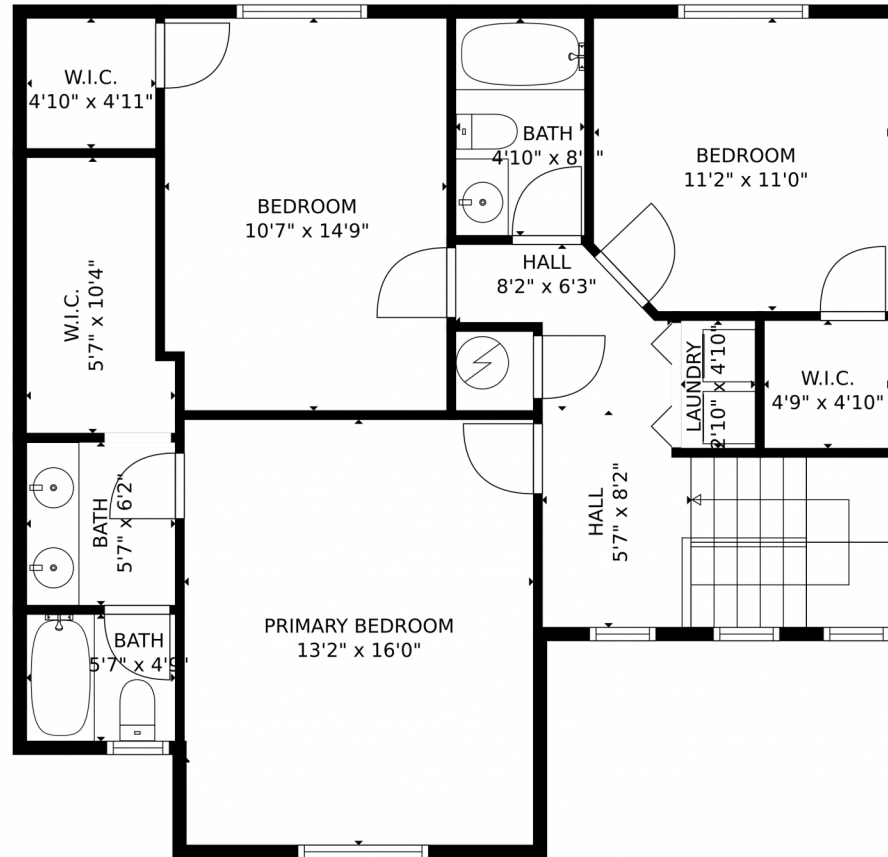

# 6175 Wild Turkey Dr, Colorado Springs, CO 80925 – Main Level

GROSS INTERNAL AREA  
FLOOR 1: 657 sq. ft, FLOOR 2: 878 sq. ft  
EXCLUDED AREAS: , GARAGE: 320 sq. ft  
PATIO: 171 sq. ft, PORCH: 60 sq. ft  
TOTAL: 1535 sq. ft  
MEASUREMENTS CALCULATED BY V1Photos.com ARE DEEMED HIGHLY RELIABLE BUT NOT GUARANTEED.

# 6175 Wild Turkey Dr, Colorado Springs, CO 80925 – Upper Level

GROSS INTERNAL AREA  
FLOOR 1: 657 sq. ft. FLOOR 2: 878 sq. ft.  
EXCLUDED AREAS: GARAGE: 320 sq. ft.  
PATIO: 171 sq. ft. PORCH: 60 sq. ft.  
TOTAL: 1535 sq. ft.  
MEASUREMENTS CALCULATED BY V1Photos.COM ARE DEEMED HIGHLY RELIABLE BUT NOT GUARANTEED.

# 6175 Wild Turkey Dr, Colorado Springs, CO 80925 – All Levels

GROSS INTERNAL AREA  
FLOOR 1: 657 sq. ft, FLOOR 2: 878 sq. ft  
EXCLUDED AREAS: , GARAGE: 320 sq. ft  
PATIO: 171 sq. ft, PORCH: 60 sq. ft  
TOTAL: 1535 sq. ft  
MEASUREMENTS CALCULATED BY V1Photos.com ARE DEEMED HIGHLY RELIABLE BUT NOT GUARANTEED.