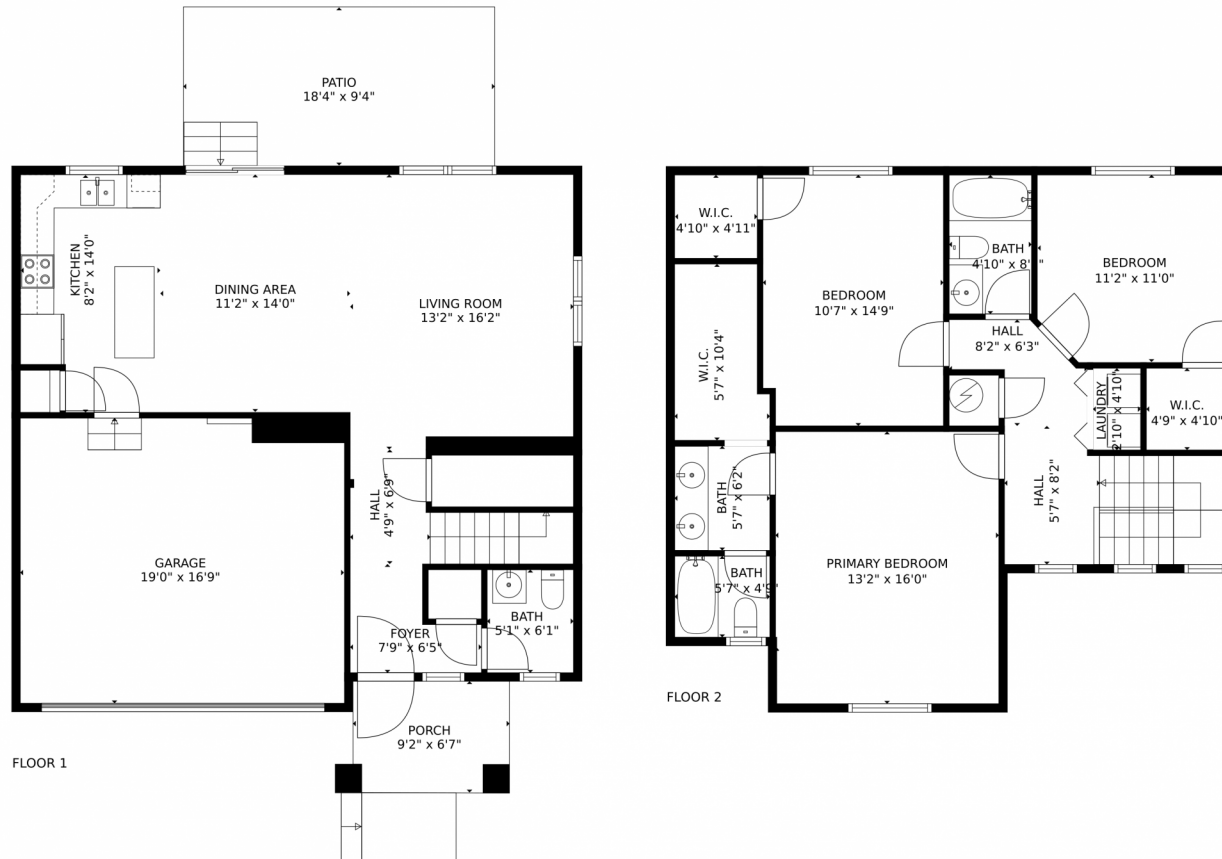

# 6175 Wild Turkey Dr, Colorado Springs, CO 80925 – Main Level

GROSS INTERNAL AREA  
FLOOR 1: 657 sq. ft, FLOOR 2: 878 sq. ft  
EXCLUDED AREAS: , GARAGE: 320 sq. ft  
PATIO: 171 sq. ft, PORCH: 60 sq. ft  
TOTAL: 1535 sq. ft  
MEASUREMENTS CALCULATED BY V1Photos.com ARE DEEMED HIGHLY RELIABLE BUT NOT GUARANTEED.

# 6175 Wild Turkey Dr, Colorado Springs, CO 80925 – Upper Level

GROSS INTERNAL AREA  
FLOOR 1: 657 sq. ft. FLOOR 2: 878 sq. ft.  
EXCLUDED AREAS: GARAGE: 320 sq. ft.  
PATIO: 171 sq. ft. PORCH: 60 sq. ft.  
TOTAL: 1535 sq. ft.  
MEASUREMENTS CALCULATED BY V1Photos.COM ARE DEEMED HIGHLY RELIABLE BUT NOT GUARANTEED.

# 6175 Wild Turkey Dr, Colorado Springs, CO 80925 – All Levels

GROSS INTERNAL AREA  
FLOOR 1: 657 sq. ft, FLOOR 2: 878 sq. ft  
EXCLUDED AREAS: , GARAGE: 320 sq. ft  
PATIO: 171 sq. ft, PORCH: 60 sq. ft  
TOTAL: 1535 sq. ft  
MEASUREMENTS CALCULATED BY V1Photos.com ARE DEEMED HIGHLY RELIABLE BUT NOT GUARANTEED.