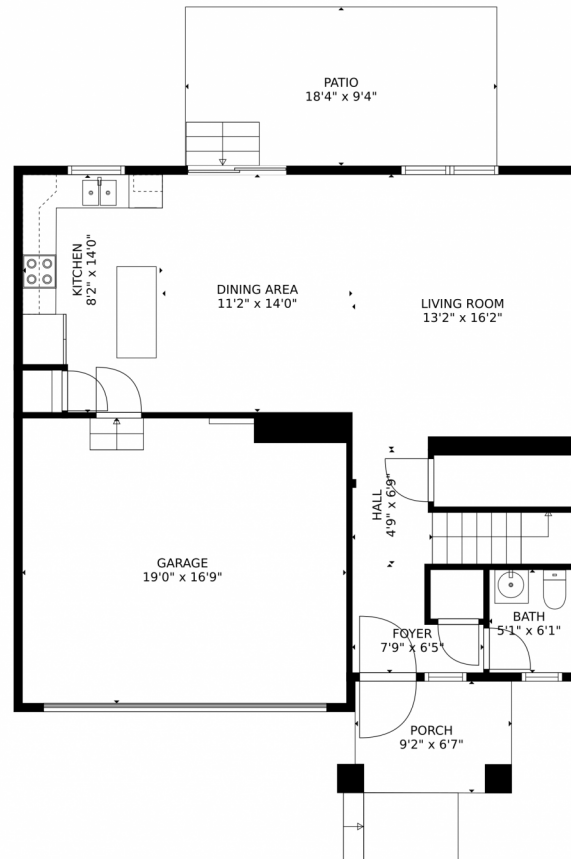

 Single Family

 1634 SQFT

 3 Beds

 2/1 Baths

**Taylor Haas**  
 303-665-7368  
 taylorh@coloradorpm.com  
<https://www.coloradorpm.com/available-rental-properties-denver>

# 6175 Wild Turkey Dr, Colorado Springs, CO 80925 – Main Level

GROSS INTERNAL AREA  
FLOOR 1: 657 sq. ft, FLOOR 2: 878 sq. ft  
EXCLUDED AREAS: , GARAGE: 320 sq. ft  
PATIO: 171 sq. ft, PORCH: 60 sq. ft  
TOTAL: 1535 sq. ft  
MEASUREMENTS CALCULATED BY V1Photos.com ARE DEEMED HIGHLY RELIABLE BUT NOT GUARANTEED.

# 6175 Wild Turkey Dr, Colorado Springs, CO 80925 – Upper Level

GROSS INTERNAL AREA  
FLOOR 1: 657 sq. ft. FLOOR 2: 878 sq. ft.  
EXCLUDED AREAS: GARAGE: 320 sq. ft.  
PATIO: 171 sq. ft. PORCH: 60 sq. ft.  
TOTAL: 1535 sq. ft.  
MEASUREMENTS CALCULATED BY V1Photos.COM ARE DEEMED HIGHLY RELIABLE BUT NOT GUARANTEED.

# 6175 Wild Turkey Dr, Colorado Springs, CO 80925 – All Levels

GROSS INTERNAL AREA  
FLOOR 1: 657 sq. ft, FLOOR 2: 878 sq. ft  
EXCLUDED AREAS: , GARAGE: 320 sq. ft  
PATIO: 171 sq. ft, PORCH: 60 sq. ft  
TOTAL: 1535 sq. ft  
MEASUREMENTS CALCULATED BY V1Photos.com ARE DEEMED HIGHLY RELIABLE BUT NOT GUARANTEED.