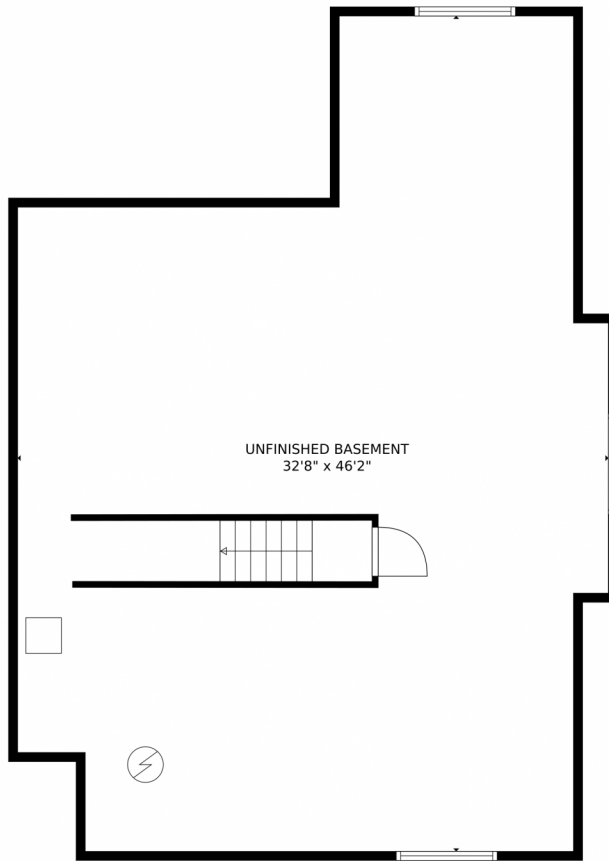

GROSS INTERNAL AREA
FLOOR 1: 12 sq. ft, FLOOR 2: 2125 sq. ft
FLOOR 3: 0 sq. ft, EXCLUDED AREAS:
UNFINISHED BASEMENT: 1240 sq. ft, GARAGE: 2012 sq. ft
PATIO: 219 sq. ft, PORCH: 174 sq. ft
TOTAL: 2138 sq. ft

Disclaimer: Sizes and Dimensions are Approximate, Actual May Vary.

Sandi Hewins
303-887-2509
sandihewins@comcast.net