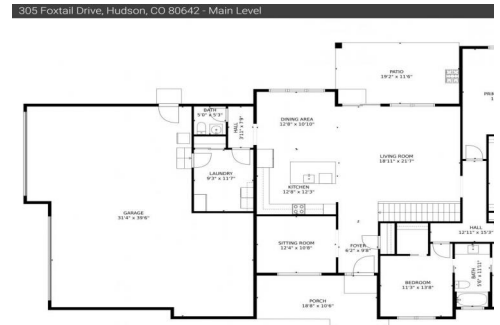

305 Foxtail Drive
Hudson, CO 80642

 Single Family  2217 SQFT

Sandi Hewins
303-887-2509
sandihewins@comcast.net

Scan code for more property details 

305 Foxtail Drive, Hudson, CO 80642 – Main Level

GROSS INTERNAL AREA
FLOOR 1: 12 sq. ft, FLOOR 2: 2125 sq. ft
FLOOR 3: 0 sq. ft, EXCLUDED AREAS:
UNFINISHED BASEMENT: 1240 sq. ft, GARAGE: 2012 sq. ft
PATIO: 219 sq. ft, PORCH: 174 sq. ft
TOTAL: 2138 sq. ft

Scan code
for more
property
details

GROSS INTERNAL AREA
FLOOR 1: 12 sq. ft, FLOOR 2: 2125 sq. ft
FLOOR 3: 0 sq. ft, EXCLUDED AREAS:
UNFINISHED BASEMENT: 1240 sq. ft, GARAGE: 2012 sq. ft
PATIO: 219 sq. ft, PORCH: 174 sq. ft
TOTAL: 2138 sq. ft

GROSS INTERNAL AREA
FLOOR 1: 12 sq. ft, FLOOR 2: 2125 sq. ft
FLOOR 3: 0 sq. ft, EXCLUDED AREAS:
UNFINISHED BASEMENT: 1240 sq. ft, GARAGE: 2012 sq. ft
PATIO: 219 sq. ft, PORCH: 174 sq. ft
TOTAL: 2138 sq. ft

305 Foxtail Drive, Hudson, CO 80642 – All Levels

GROSS INTERNAL AREA
FLOOR 1: 12 sq. ft, FLOOR 2: 2125 sq. ft
FLOOR 3: 0 sq. ft, EXCLUDED AREAS:
UNFINISHED BASEMENT: 1240 sq. ft, GARAGE: 2012 sq. ft
PATIO: 219 sq. ft, PORCH: 174 sq. ft
TOTAL: 2138 sq. ft