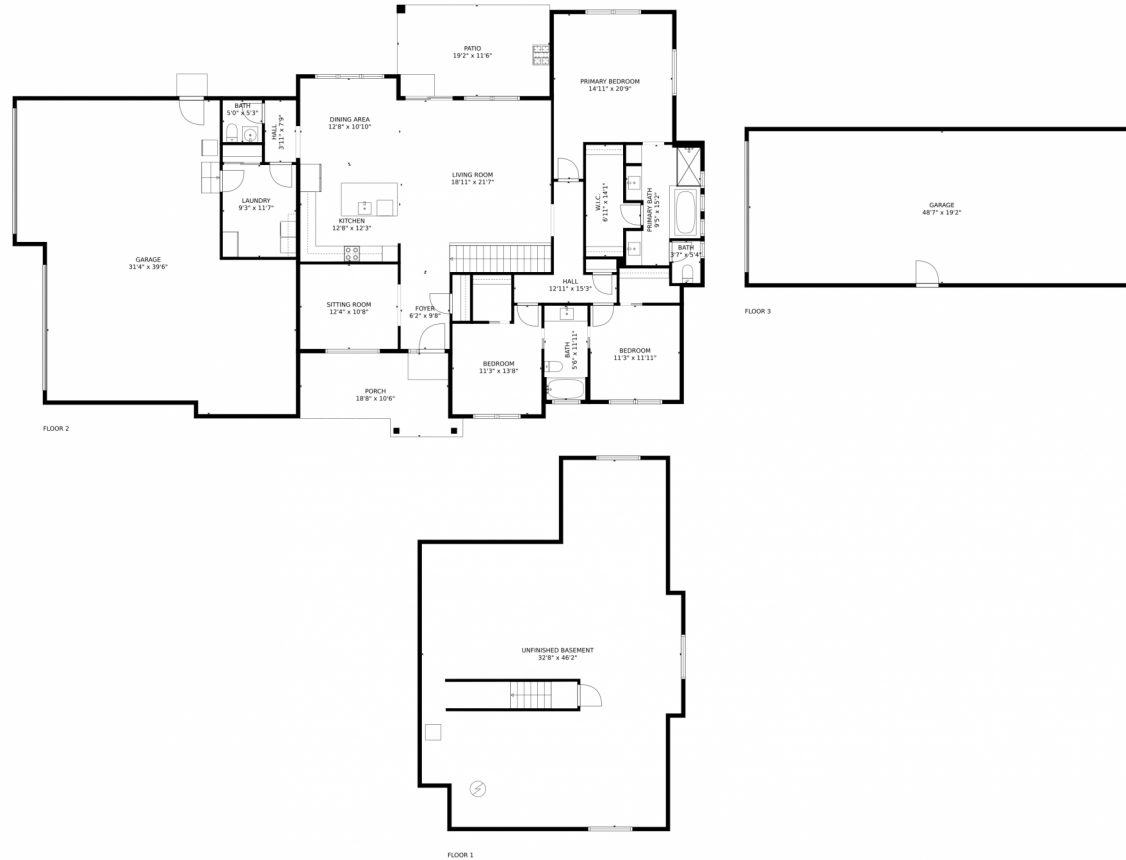

305 Foxtail Drive, Hudson, CO 80642 – All Levels

GROSS INTERNAL AREA
FLOOR 1: 12 sq. ft, FLOOR 2: 2125 sq. ft
FLOOR 3: 0 sq. ft, EXCLUDED AREAS:
UNFINISHED BASEMENT: 1240 sq. ft, GARAGE: 2012 sq. ft
PATIO: 219 sq. ft, PORCH: 174 sq. ft
TOTAL: 2138 sq. ft

Disclaimer: Sizes and Dimensions are Approximate, Actual May Vary.

Sandi Hewins
303-887-2509
sandihewins@comcast.net