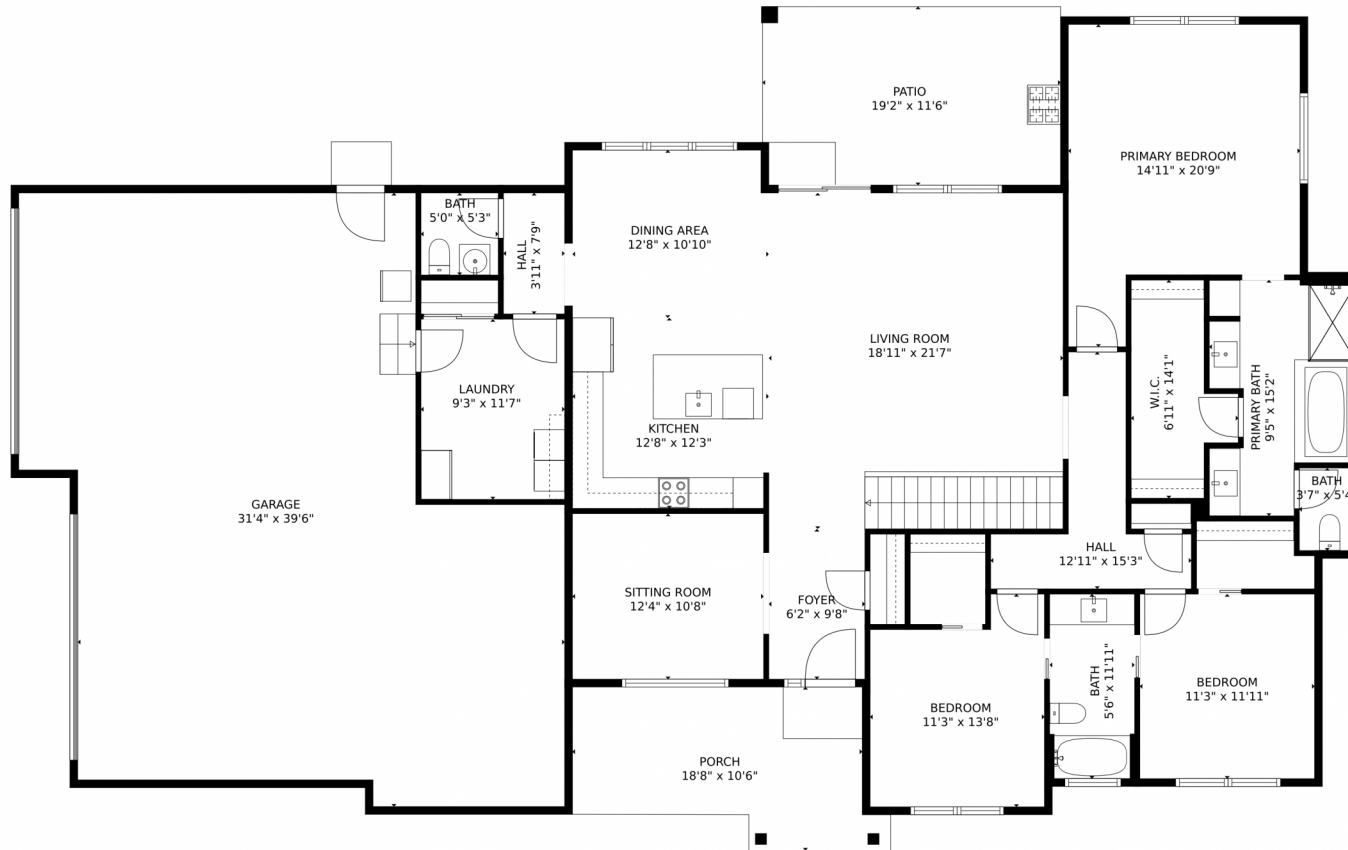

305 Foxtail Drive, Hudson, CO 80642 – Main Level

GROSS INTERNAL AREA
FLOOR 1: 12 sq. ft, FLOOR 2: 2125 sq. ft
FLOOR 3: 0 sq. ft, EXCLUDED AREAS:
UNFINISHED BASEMENT: 1240 sq. ft, GARAGE: 2012 sq. ft
PATIO: 219 sq. ft, PORCH: 174 sq. ft
TOTAL: 2138 sq. ft

Disclaimer: Sizes and Dimensions are Approximate, Actual May Vary.

Sandi Hewins
303-887-2509
sandihewins@comcast.net

Scan code
for more
property
details