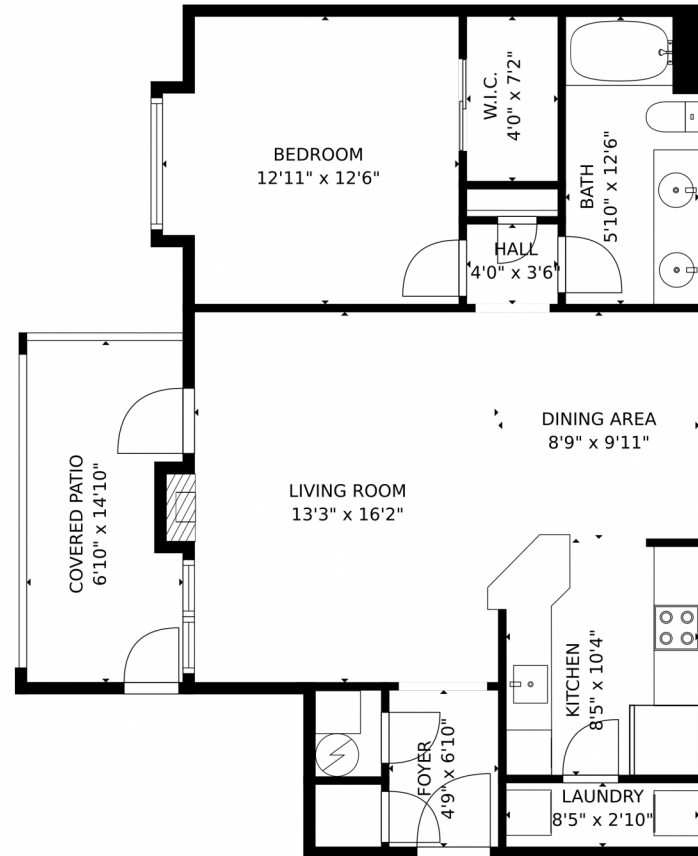

6009 Castlegate Dr W APT C18, Castle rock, CO 80108 – Main Level

GROSS INTERNAL AREA
FLOOR 1: 770 sq. ft. EXCLUDED AREAS:
PATIO: 97 sq. ft.
TOTAL: 770 sq. ft.

Disclaimer: Sizes and Dimensions are Approximate, Actual May Vary.

Taylor Haas

303-665-7368

taylorh@coloradorpm.com

<https://www.coloradorpm.com/available-rental-properties-denver>

Scan code
for more
property
details