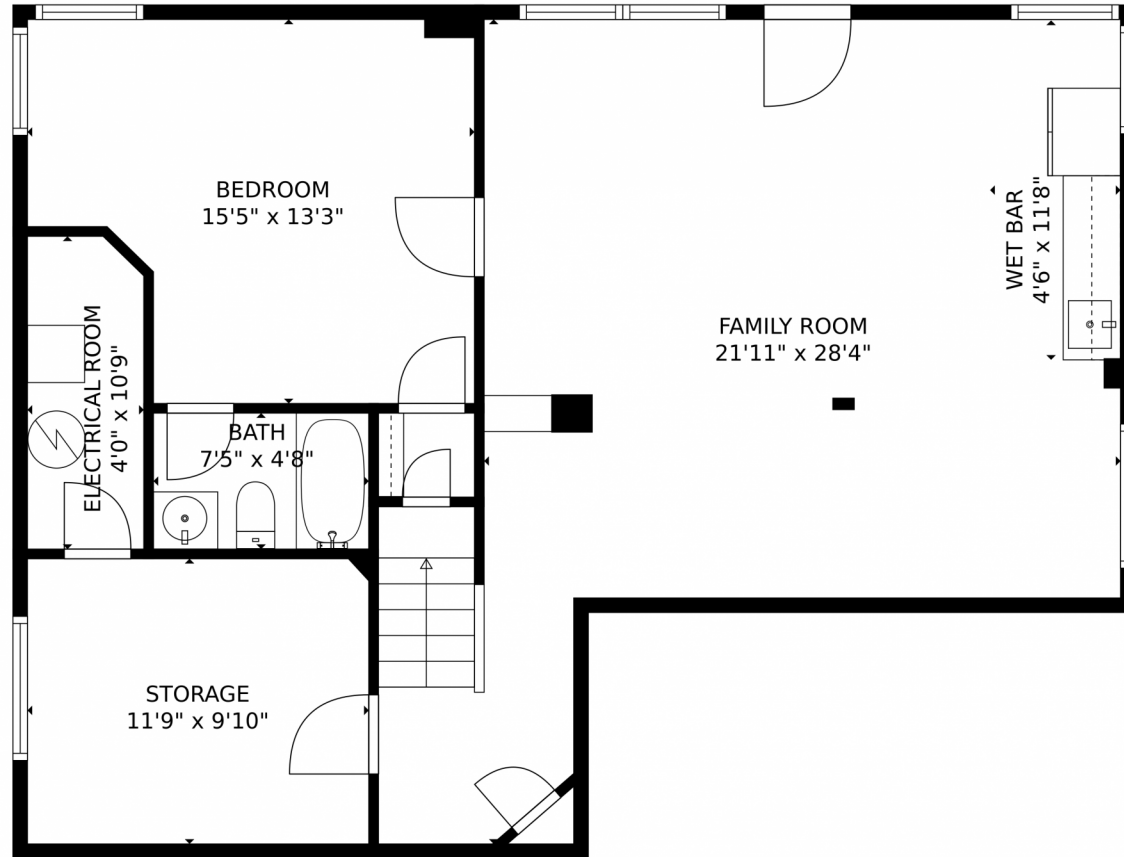

10572 Tigers Eye, Lone Tree, CO 80124 – Basement

GROSS INTERNAL AREA
FLOOR 1: 908 sq. ft., FLOOR 2: 1019 sq. ft.
FLOOR 3: 1041 sq. ft., EXCLUDED AREAS:
GARAGE: 512 sq. ft., DECK: 260 sq. ft.
PORCH: 81 sq. ft.
TOTAL: 2967 sq. ft.

Disclaimer: Sizes and Dimensions are Approximate, Actual May Vary.

Beth Smart
303-549-6907
beth@bethsmart.com

Scan code
for more
property
details