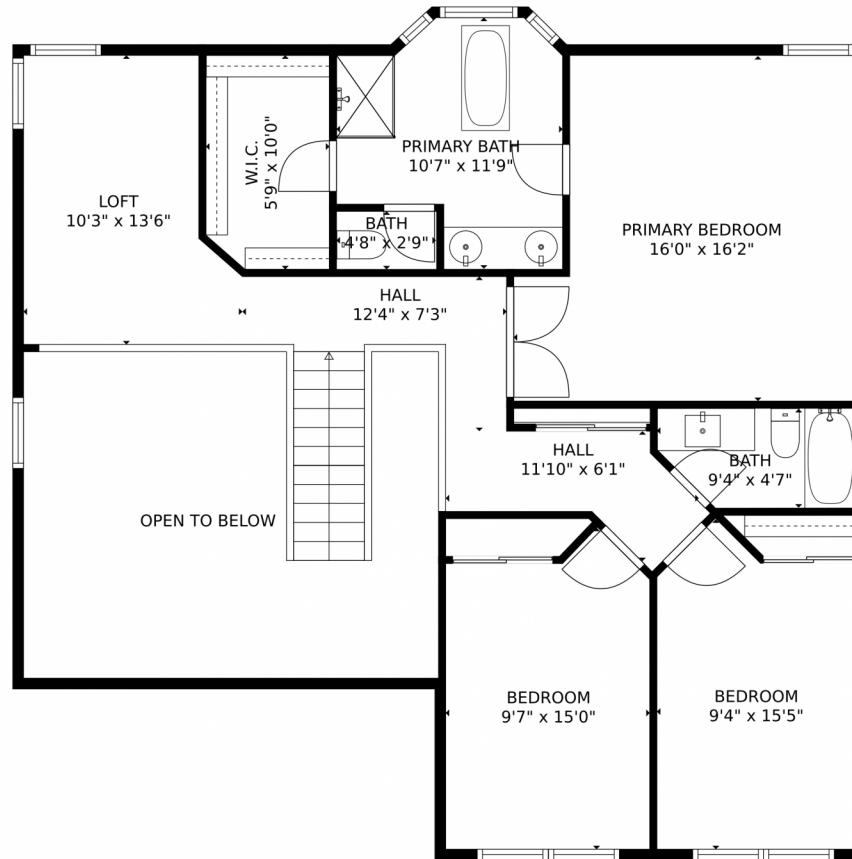

10572 Tigers Eye, Lone Tree, CO 80124 - All Floors

 Single Family

 3161 SQFT

 4 Beds

 3/1 Baths

 0.17 Acre

Beth Smart
303-549-6907
beth@bethsmart.com

10572 Tigers Eye, Lone Tree, CO 80124 – 1st Floor

GROSS INTERNAL AREA
FLOOR 1: 908 sq. ft., FLOOR 2: 1019 sq. ft.
FLOOR 3: 1041 sq. ft., EXCLUDED AREAS:
GARAGE: 512 sq. ft., DECK: 260 sq. ft.
PORCH: 81 sq. ft.
TOTAL: 2967 sq. ft.

MEASUREMENTS CALCULATED BY V1Photos.COM ARE DEEMED HIGHLY RELIABLE BUT NOT GUARANTEED.

Disclaimer: Sizes and Dimensions are Approximate, Actual May Vary.

Beth Smart
303-549-6907
beth@bethsmart.com

10572 Tigers Eye, Lone Tree, CO 80124 – 2nd Floor

GROSS INTERNAL AREA
FLOOR 1: 908 sq. ft, FLOOR 2: 1019 sq. ft
FLOOR 3: 1041 sq. ft, EXCLUDED AREAS:
GARAGE: 512 sq. ft, DECK: 260 sq. ft
PORCH: 81 sq. ft
TOTAL: 2967 sq. ft
MEASUREMENTS CALCULATED BY V1Photos.COM ARE DEEMED HIGHLY RELIABLE BUT NOT GUARANTEED.

Disclaimer: Sizes and Dimensions are Approximate, Actual May Vary.

Beth Smart
303-549-6907
beth@bethsmart.com

10572 Tigers Eye, Lone Tree, CO 80124 – Basement

GROSS INTERNAL AREA
FLOOR 1: 908 sq. ft., FLOOR 2: 1019 sq. ft.
FLOOR 3: 1041 sq. ft., EXCLUDED AREAS:
GARAGE: 512 sq. ft., DECK: 260 sq. ft.
PORCH: 81 sq. ft.
TOTAL: 2967 sq. ft.