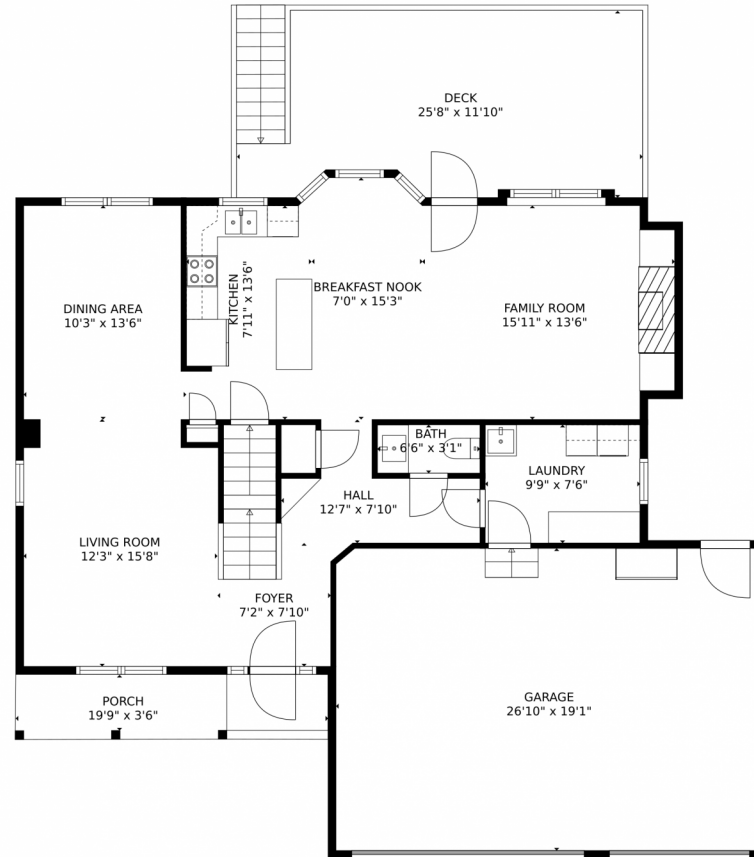

10572 Tigers Eye, Lone Tree, CO 80124 – 1st Floor

GROSS INTERNAL AREA
FLOOR 1: 908 sq. ft., FLOOR 2: 1019 sq. ft.
FLOOR 3: 1041 sq. ft., EXCLUDED AREAS:
GARAGE: 512 sq. ft., DECK: 260 sq. ft.
PORCH: 81 sq. ft.
TOTAL: 2967 sq. ft.

Disclaimer: Sizes and Dimensions are Approximate, Actual May Vary.

Beth Smart
303-549-6907
beth@bethsmart.com