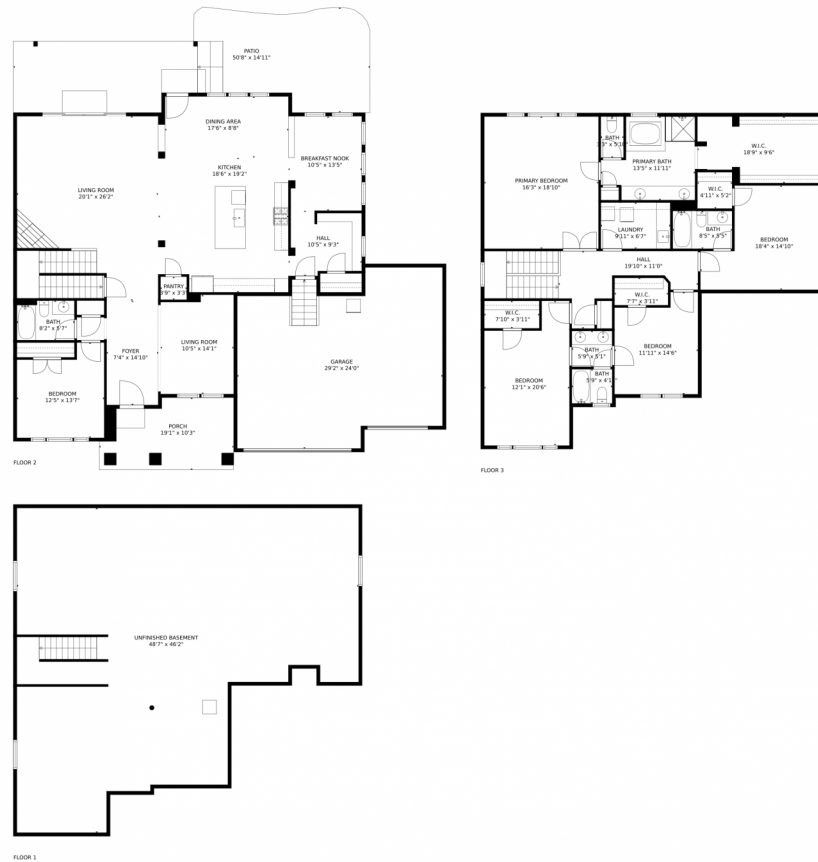

18221 West 95th Place, Arvada, CO 80007 – Main Level

GROSS INTERNAL AREA
FLOOR 1: 12 sq. ft, FLOOR 2: 1801 sq. ft
FLOOR 3: 1755 sq. ft, EXCLUDED AREAS:
UNFINISHED BASEMENT: 1713 sq. ft, GARAGE: 649 sq. ft
PATIO: 570 sq. ft, PORCH: 177 sq. ft
TOTAL: 3568 sq. ft
MEASUREMENTS CALCULATED BY V1Photos.COM ARE DEEMED HIGHLY RELIABLE BUT NOT GUARANTEED.

Disclaimer: Sizes and Dimensions are Approximate, Actual May Vary.

Heather Slump
720-390-8705
heatherslump@gmail.com

18221 West 95th Place, Arvada, CO 80007 – Second Level

GROSS INTERNAL AREA
FLOOR 1: 12 sq. ft, FLOOR 2: 1801 sq. ft
FLOOR 3: 1755 sq. ft, EXCLUDED AREAS:
UNFINISHED BASEMENT: 1713 sq. ft, GARAGE: 649 sq. ft
PATIO: 570 sq. ft, PORCH: 177 sq. ft
TOTAL: 3568 sq. ft
MEASUREMENTS CALCULATED BY V1Photos.com ARE DEEMED HIGHLY RELIABLE BUT NOT GUARANTEED.

MEASUREMENTS CALCULATED BY V1Photos.com ARE DEEMED HIGHLY RELIABLE BUT NOT GUARANTEED.

Disclaimer: Sizes and Dimensions are Approximate, Actual May Vary.

Heather Slump
720-390-8705
heatherslump@gmail.com

18221 West 95th Place, Arvada, CO 80007 – All Levels

GROSS INTERNAL AREA
FLOOR 1: 12 sq. ft, FLOOR 2: 1801 sq. ft
FLOOR 3: 1755 sq. ft, EXCLUDED AREAS:
UNFINISHED BASEMENT: 1713 sq. ft, GARAGE: 649 sq. ft
PATIO: 570 sq. ft, PORCH: 177 sq. ft
TOTAL: 3568 sq. ft
MEASUREMENTS CALCULATED BY V1Photos.COM ARE DEEMED HIGHLY RELIABLE BUT NOT GUARANTEED.