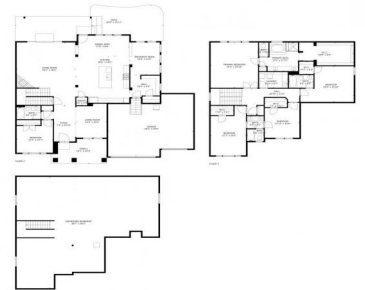

18221 West 95th Place, Arvada, CO 80007 - All Levels

 Single Family

 3668 SQFT

 5 Beds

 4 Baths

 3 Car

 0.22 Acre

Heather Slump
720-390-8705
heatherslump@gmail.com

18221 West 95th Place, Arvada, CO 80007 – Main Level

GROSS INTERNAL AREA
FLOOR 1: 12 sq. ft, FLOOR 2: 1801 sq. ft
FLOOR 3: 1755 sq. ft, EXCLUDED AREAS:
UNFINISHED BASEMENT: 1713 sq. ft, GARAGE: 649 sq. ft
PATIO: 570 sq. ft, PORCH: 177 sq. ft
TOTAL: 3568 sq. ft
MEASUREMENTS CALCULATED BY V1Photos.COM ARE DEEMED HIGHLY RELIABLE BUT NOT GUARANTEED.

Disclaimer: Sizes and Dimensions are Approximate, Actual May Vary.

Heather Slump
720-390-8705
heatherslump@gmail.com

18221 West 95th Place, Arvada, CO 80007 – Second Level

GROSS INTERNAL AREA
FLOOR 1: 12 sq. ft, FLOOR 2: 1801 sq. ft
FLOOR 3: 1755 sq. ft, EXCLUDED AREAS:
UNFINISHED BASEMENT: 1713 sq. ft, GARAGE: 649 sq. ft
PATIO: 570 sq. ft, PORCH: 177 sq. ft
TOTAL: 3568 sq. ft
MEASUREMENTS CALCULATED BY V1Photos.com ARE DEEMED HIGHLY RELIABLE BUT NOT GUARANTEED.

Disclaimer: Sizes and Dimensions are Approximate, Actual May Vary.

Heather Slump
720-390-8705
heatherslump@gmail.com

GROSS INTERNAL AREA
FLOOR 1: 12 sq. ft, FLOOR 2: 1801 sq. ft
FLOOR 3: 1755 sq. ft, EXCLUDED AREAS:
UNFINISHED BASEMENT: 1713 sq. ft, GARAGE: 649 sq. ft
PATIO: 570 sq. ft, PORCH: 177 sq. ft
TOTAL: 3568 sq. ft