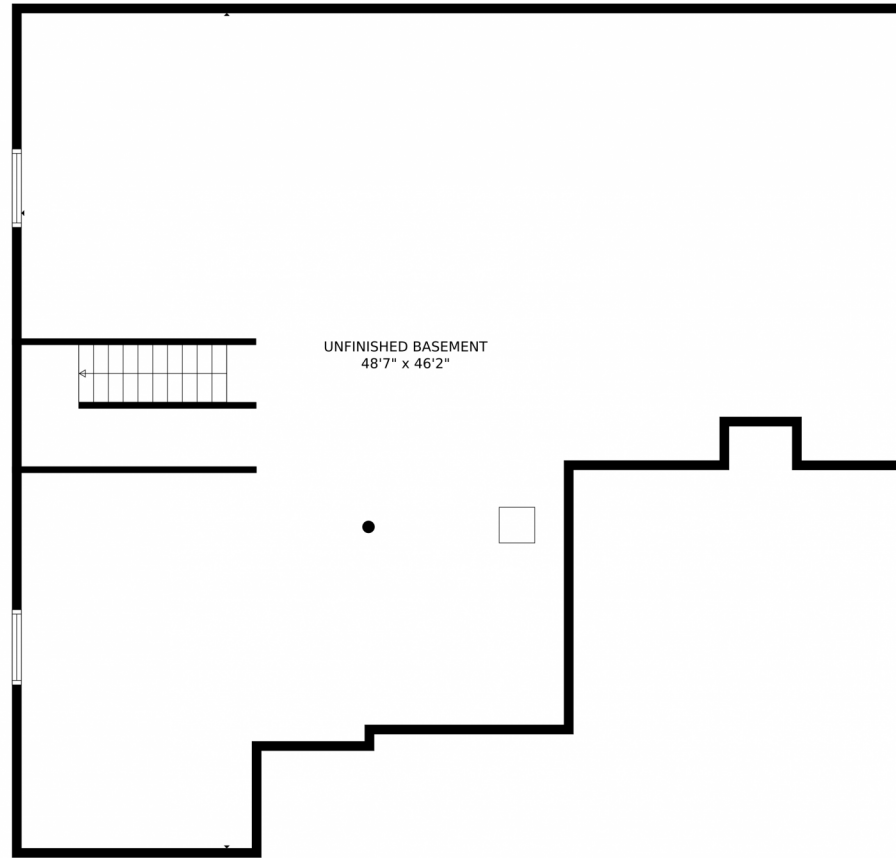

GROSS INTERNAL AREA
FLOOR 1: 12 sq. ft, FLOOR 2: 1801 sq. ft
FLOOR 3: 1755 sq. ft, EXCLUDED AREAS:
UNFINISHED BASEMENT: 1713 sq. ft, GARAGE: 649 sq. ft
PATIO: 570 sq. ft, PORCH: 177 sq. ft
TOTAL: 3568 sq. ft

Disclaimer: Sizes and Dimensions are Approximate, Actual May Vary.

Heather Slump
720-390-8705
heatherslump@gmail.com