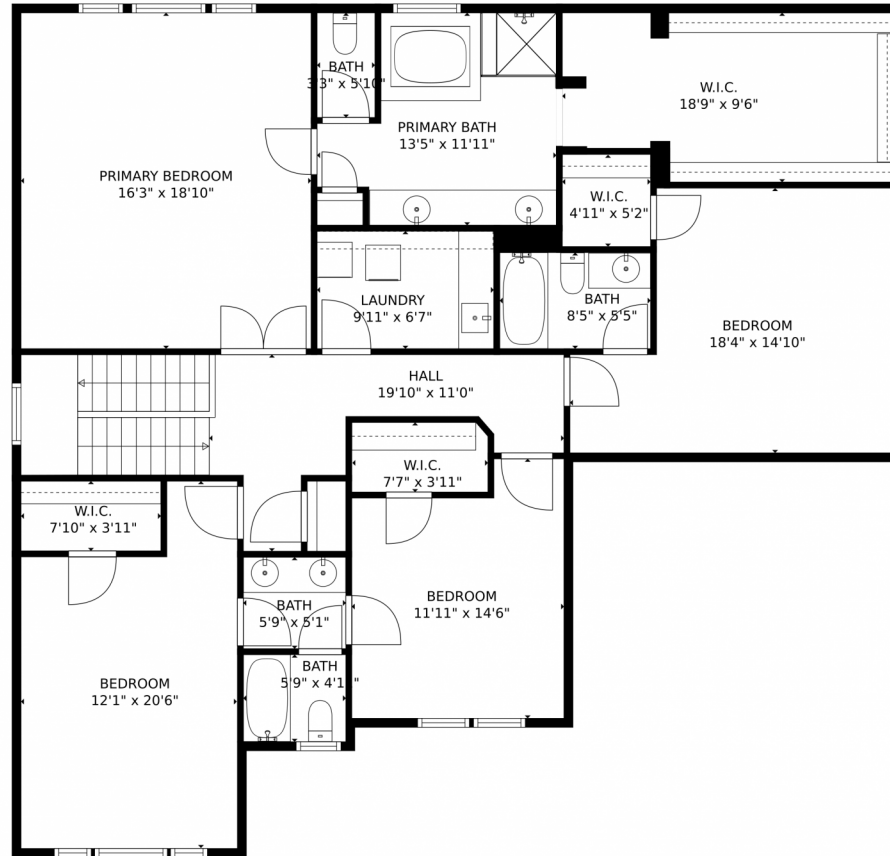

18221 West 95th Place, Arvada, CO 80007 - All Levels

 Single Family

 3668 SQFT

 5 Beds

 4 Baths

 3 Car

 0.22 Acre

Heather Slump
720-390-8705
heatherslump@gmail.com

18221 West 95th Place, Arvada, CO 80007 – Main Level

GROSS INTERNAL AREA
FLOOR 1: 12 sq. ft, FLOOR 2: 1801 sq. ft
FLOOR 3: 1755 sq. ft, EXCLUDED AREAS:
UNFINISHED BASEMENT: 1713 sq. ft, GARAGE: 649 sq. ft
PATIO: 570 sq. ft, PORCH: 177 sq. ft
TOTAL: 3568 sq. ft
MEASUREMENTS CALCULATED BY V1Photos.COM ARE DEEMED HIGHLY RELIABLE BUT NOT GUARANTEED.

Disclaimer: Sizes and Dimensions are Approximate, Actual May Vary.

Heather Slump
720-390-8705
heatherslump@gmail.com

18221 West 95th Place, Arvada, CO 80007 – Second Level

GROSS INTERNAL AREA
FLOOR 1: 12 sq. ft, FLOOR 2: 1801 sq. ft
FLOOR 3: 1755 sq. ft, EXCLUDED AREAS:
UNFINISHED BASEMENT: 1713 sq. ft, GARAGE: 649 sq. ft
PATIO: 570 sq. ft, PORCH: 177 sq. ft
TOTAL: 3568 sq. ft
MEASUREMENTS CALCULATED BY V1Photos.com ARE DEEMED HIGHLY RELIABLE BUT NOT GUARANTEED.

Disclaimer: Sizes and Dimensions are Approximate, Actual May Vary.

Heather Slump
720-390-8705
heatherslump@gmail.com

GROSS INTERNAL AREA
FLOOR 1: 12 sq. ft, FLOOR 2: 1801 sq. ft
FLOOR 3: 1755 sq. ft, EXCLUDED AREAS:
UNFINISHED BASEMENT: 1713 sq. ft, GARAGE: 649 sq. ft
PATIO: 570 sq. ft, PORCH: 177 sq. ft
TOTAL: 3568 sq. ft