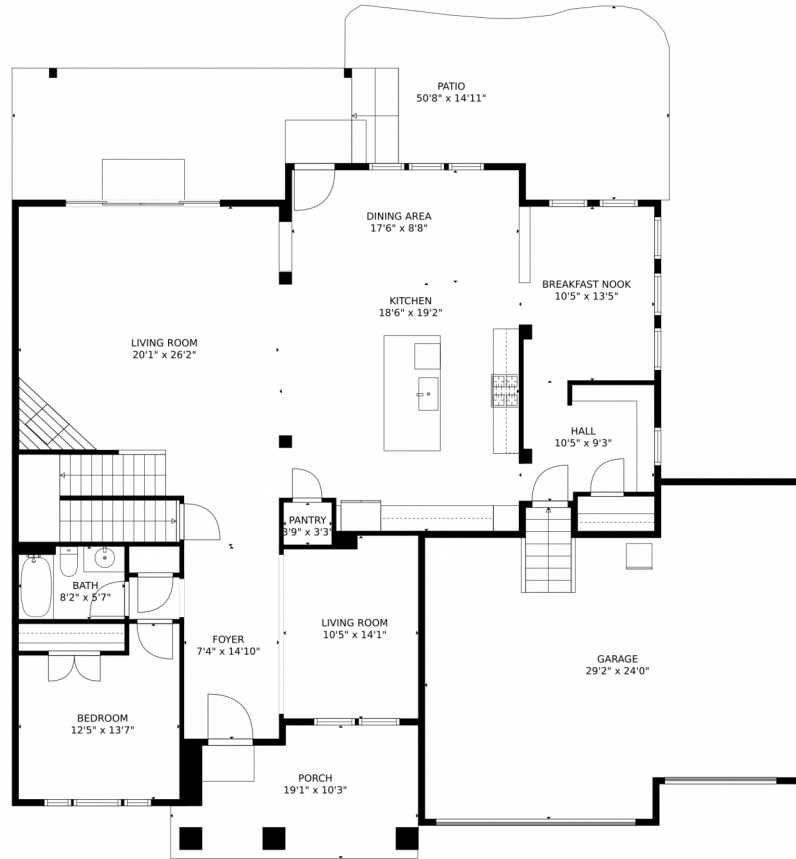

18221 West 95th Place, Arvada, CO 80007 - All Levels

 Single Family

 3668 SQFT

 5 Beds

 4 Baths

 3 Car

 0.22 Acre

Heather Slump
720-390-8705
heatherslump@gmail.com

18221 West 95th Place, Arvada, CO 80007 – Main Level

GROSS INTERNAL AREA
FLOOR 1: 12 sq. ft, FLOOR 2: 1801 sq. ft
FLOOR 3: 1755 sq. ft, EXCLUDED AREAS:
UNFINISHED BASEMENT: 1713 sq. ft, GARAGE: 649 sq. ft
PATIO: 570 sq. ft, PORCH: 177 sq. ft
TOTAL: 3568 sq. ft
MEASUREMENTS CALCULATED BY V1Photos.COM ARE DEEMED HIGHLY RELIABLE BUT NOT GUARANTEED.

Disclaimer: Sizes and Dimensions are Approximate, Actual May Vary.

Heather Slump
720-390-8705
heatherslump@gmail.com

18221 West 95th Place, Arvada, CO 80007 – Second Level

GROSS INTERNAL AREA
FLOOR 1: 12 sq. ft, FLOOR 2: 1801 sq. ft
FLOOR 3: 1755 sq. ft, EXCLUDED AREAS:
UNFINISHED BASEMENT: 1713 sq. ft, GARAGE: 649 sq. ft
PATIO: 570 sq. ft, PORCH: 177 sq. ft
TOTAL: 3568 sq. ft
MEASUREMENTS CALCULATED BY V1Photos.com ARE DEEMED HIGHLY RELIABLE BUT NOT GUARANTEED.

Disclaimer: Sizes and Dimensions are Approximate, Actual May Vary.

Heather Slump
720-390-8705
heatherslump@gmail.com

GROSS INTERNAL AREA
FLOOR 1: 12 sq. ft, FLOOR 2: 1801 sq. ft
FLOOR 3: 1755 sq. ft, EXCLUDED AREAS:
UNFINISHED BASEMENT: 1713 sq. ft, GARAGE: 649 sq. ft
PATIO: 570 sq. ft, PORCH: 177 sq. ft
TOTAL: 3568 sq. ft