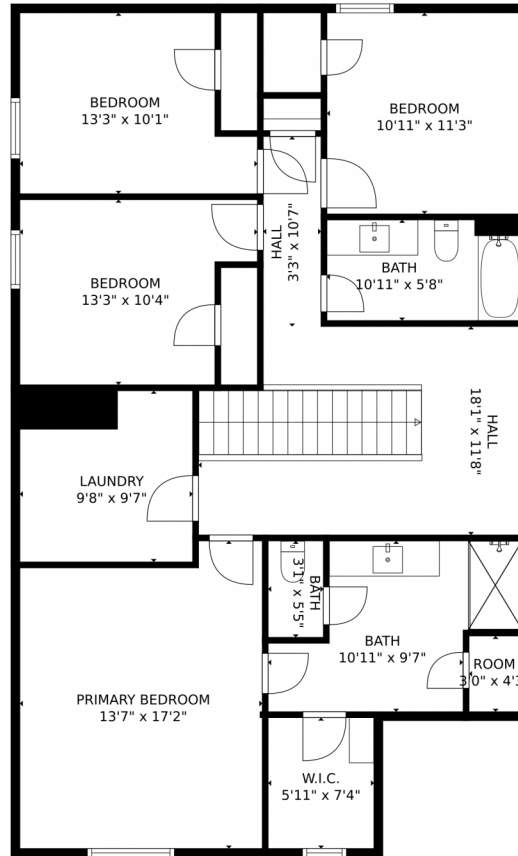

27644 East 1st Place, Aurora, CO 80018 – Main Level

GROSS INTERNAL AREA
FLOOR 1: 805 sq. ft, FLOOR 2: 1247 sq. ft
EXCLUDED AREAS: , GARAGE: 547 sq. ft
PATIO: 70 sq. ft, PORCH: 88 sq. ft
TOTAL: 2052 sq. ft

MEASUREMENTS CALCULATED BY V1Photos.com ARE DEEMED HIGHLY RELIABLE BUT NOT GUARANTEED.

Disclaimer: Sizes and Dimensions are Approximate, Actual May Vary.

Taylor Haas

303-665-7368

taylorh@coloradorpm.com

<https://www.coloradorpm.com/available-rental-properties-denver>

Scan code
for more
property
details

27644 East 1st Place, Aurora, CO 80018 – Upper Level

GROSS INTERNAL AREA
FLOOR 1: 805 sq. ft, FLOOR 2: 1247 sq. ft
EXCLUDED AREAS: , GARAGE: 547 sq. ft
PATIO: 70 sq. ft, PORCH: 88 sq. ft
TOTAL: 2052 sq. ft
MEASUREMENTS CALCULATED BY V1Photos.com ARE DEEMED HIGHLY RELIABLE BUT NOT GUARANTEED.

GROSS INTERNAL AREA
FLOOR 1: 805 sq. ft, FLOOR 2: 1247 sq. ft
EXCLUDED AREAS: , GARAGE: 547 sq. ft
PATIO: 70 sq. ft, PORCH: 88 sq. ft
TOTAL: 2052 sq. ft
MEASUREMENTS CALCULATED BY V1Photos.COM ARE DEEMED HIGHLY RELIABLE BUT NOT GUARANTEED.