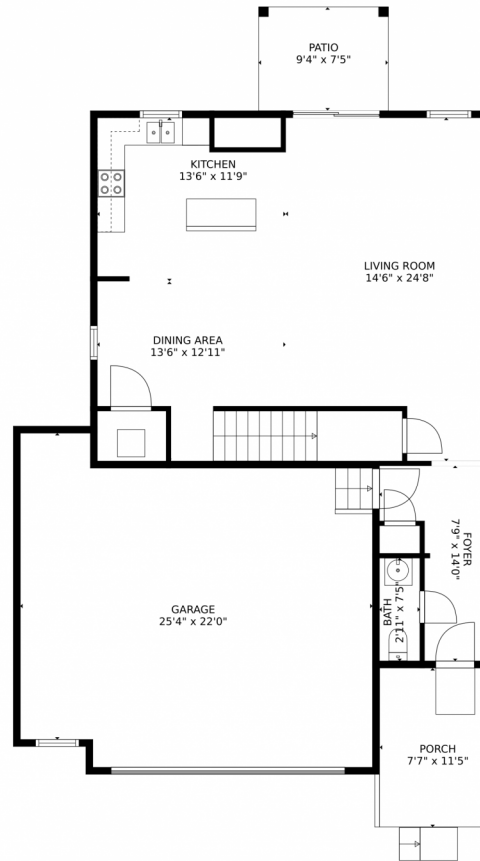

27644 East 1st Place, Aurora, CO 80018 – Main Level

GROSS INTERNAL AREA
FLOOR 1: 805 sq. ft, FLOOR 2: 1247 sq. ft
EXCLUDED AREAS: , GARAGE: 547 sq. ft
PATIO: 70 sq. ft, PORCH: 88 sq. ft
TOTAL: 2052 sq. ft

Disclaimer: Sizes and Dimensions are Approximate, Actual May Vary.

Taylor Haas

303-665-7368

taylorh@coloradorpm.com

<https://www.coloradorpm.com/available-rental-properties-denver>

Scan code
for more
property
details