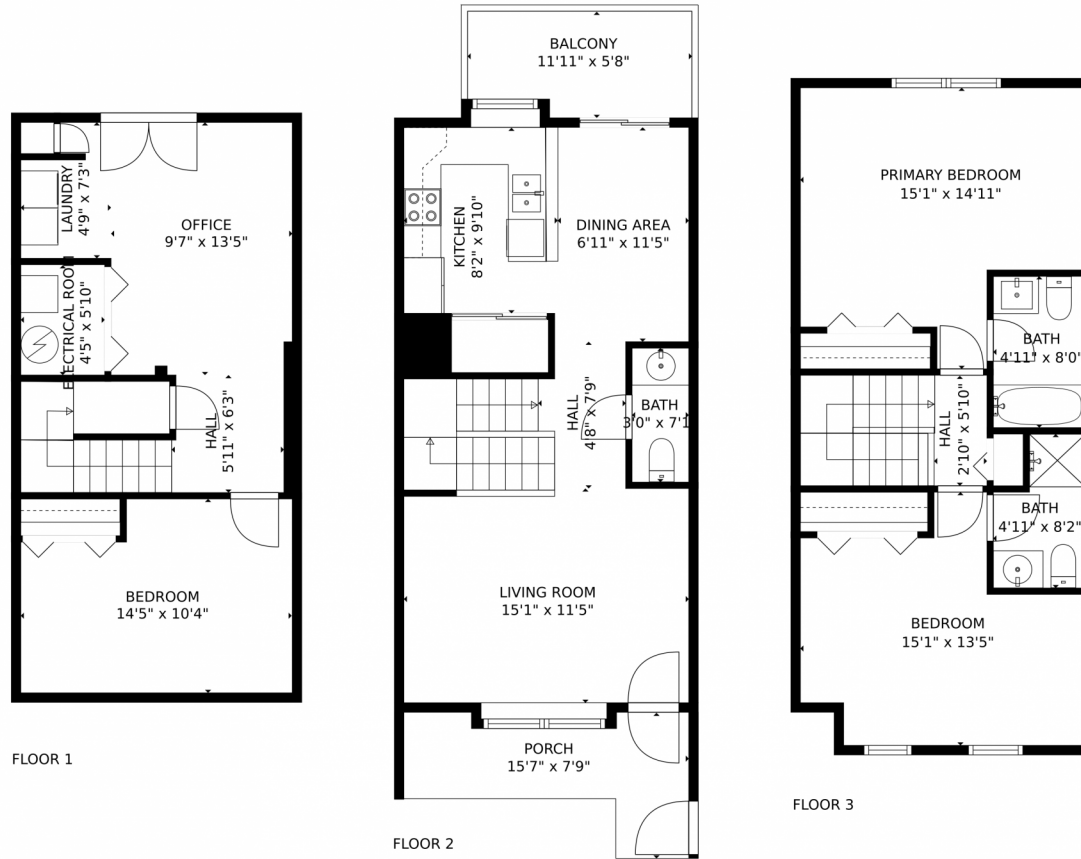

9689 West Chatfield Avenue, Littleton, CO 80128 – All Levels

GROSS INTERNAL AREA
FLOOR 1: 436 sq. ft. FLOOR 2: 471 sq. ft.
FLOOR 3: 523 sq. ft. EXCLUDED AREAS:
BALCONY: 63 sq. ft. PORCH: 81 sq. ft.
TOTAL: 1430 sq. ft.

Disclaimer: Sizes and Dimensions are Approximate, Actual May Vary.

Trisha Karstetter & Elliot Pappas

720-934-4477

trisha@spiritbearrealty.com

<http://www.SpiritBearRealty.com>

Scan code
for more
property
details