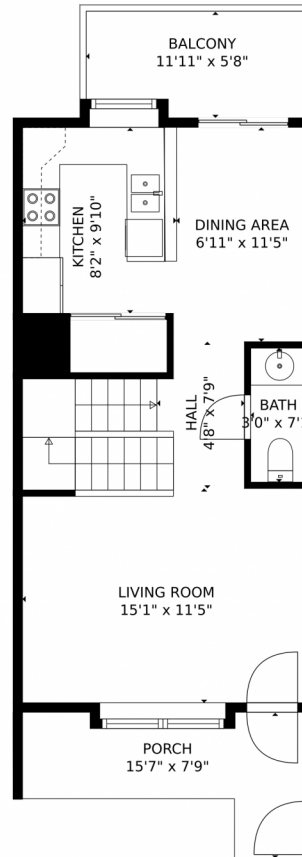

9689 West Chatfield Avenue, Littleton, CO 80128 – Main Level

GROSS INTERNAL AREA
FLOOR 1: 436 sq. ft. FLOOR 2: 471 sq. ft.
FLOOR 3: 523 sq. ft. EXCLUDED AREAS:
BALCONY: 63 sq. ft. PORCH: 81 sq. ft.
TOTAL: 1430 sq. ft.

Disclaimer: Sizes and Dimensions are Approximate, Actual May Vary.

Trisha Karstetter & Elliot Pappas

720-934-4477

trisha@spiritbearrealty.com

<http://www.SpiritBearRealty.com>

Scan code
for more
property
details