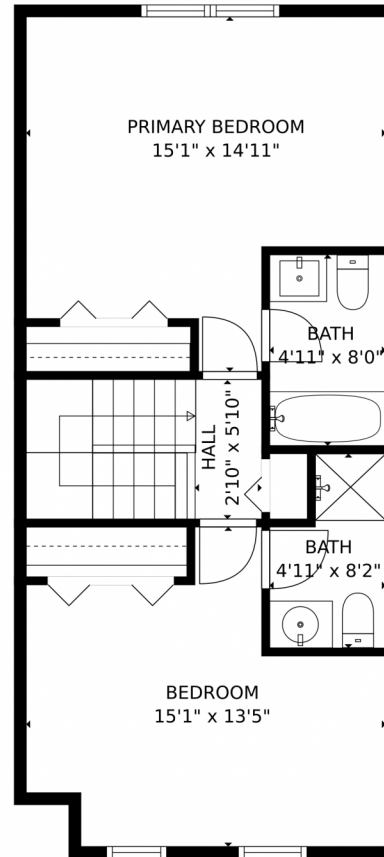

Scan code
for more
property
details

9689 West Chatfield Avenue, Littleton, CO 80128 – Main Level

GROSS INTERNAL AREA
FLOOR 1: 436 sq. ft. FLOOR 2: 471 sq. ft.
FLOOR 3: 523 sq. ft. EXCLUDED AREAS:
BALCONY: 63 sq. ft. PORCH: 81 sq. ft.
TOTAL: 1430 sq. ft.

MEASUREMENTS CALCULATED BY V1Photos.com ARE DEEMED HIGHLY RELIABLE BUT NOT GUARANTEED.

Disclaimer: Sizes and Dimensions are Approximate, Actual May Vary.

Trisha Karstetter & Elliot Pappas

720-934-4477

trisha@spiritbearrealty.com

<http://www.SpiritBearRealty.com>

Scan code
for more
property
details

9689 West Chatfield Avenue, Littleton, CO 80128 – Upper Level

GROSS INTERNAL AREA
FLOOR 1: 436 sq. ft. FLOOR 2: 471 sq. ft.
FLOOR 3: 523 sq. ft. EXCLUDED AREAS:
BALCONY: 63 sq. ft. PORCH: 81 sq. ft.
TOTAL: 1430 sq. ft.

<http://www.SpiritBearRealty.com>

Scan code
for more
property
details

GROSS INTERNAL AREA
FLOOR 1: 436 sq. ft. FLOOR 2: 471 sq. ft.
FLOOR 3: 523 sq. ft. EXCLUDED AREAS:
BALCONY: 63 sq. ft. PORCH: 81 sq. ft.
TOTAL: 1430 sq. ft.
MEASUREMENTS CALCULATED BY V1Photos.com ARE DEEMED HIGHLY RELIABLE BUT NOT GUARANTEED.