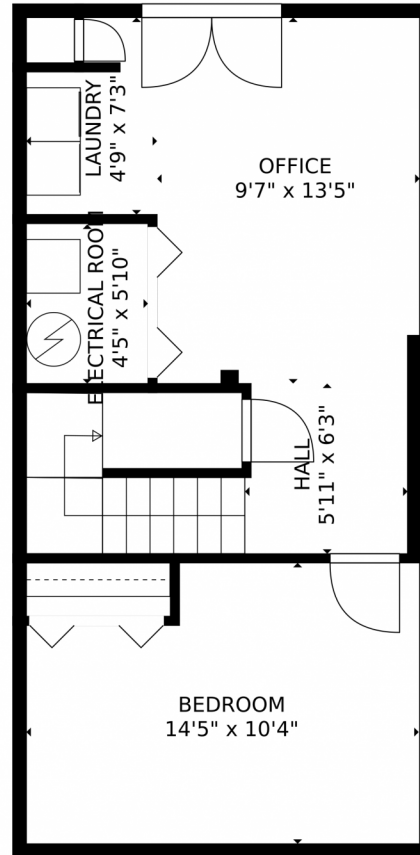

Scan code
for more
property
details

9689 West Chatfield Avenue, Littleton, CO 80128 – Main Level

GROSS INTERNAL AREA
FLOOR 1: 436 sq. ft. FLOOR 2: 471 sq. ft.
FLOOR 3: 523 sq. ft. EXCLUDED AREAS:
BALCONY: 63 sq. ft. PORCH: 81 sq. ft.
TOTAL: 1430 sq. ft.

<http://www.SpiritBearRealty.com>

Scan code
for more
property
details

9689 West Chatfield Avenue, Littleton, CO 80128 – Upper Level

GROSS INTERNAL AREA
FLOOR 1: 436 sq. ft. FLOOR 2: 471 sq. ft.
FLOOR 3: 523 sq. ft. EXCLUDED AREAS:
BALCONY: 63 sq. ft. PORCH: 81 sq. ft.
TOTAL: 1430 sq. ft.

MEASUREMENTS CALCULATED BY V1Photos.COM ARE DEEMED HIGHLY RELIABLE BUT NOT GUARANTEED.

Disclaimer: Sizes and Dimensions are Approximate, Actual May Vary.

Trisha Karstetter & Elliot Pappas

720-934-4477

trisha@spiritbearrealty.com

<http://www.SpiritBearRealty.com>

Scan code
for more
property
details

GROSS INTERNAL AREA
FLOOR 1: 436 sq. ft. FLOOR 2: 471 sq. ft.
FLOOR 3: 523 sq. ft. EXCLUDED AREAS:
BALCONY: 63 sq. ft. PORCH: 81 sq. ft.
TOTAL: 1430 sq. ft.
MEASUREMENTS CALCULATED BY V1Photos.com ARE DEEMED HIGHLY RELIABLE BUT NOT GUARANTEED.