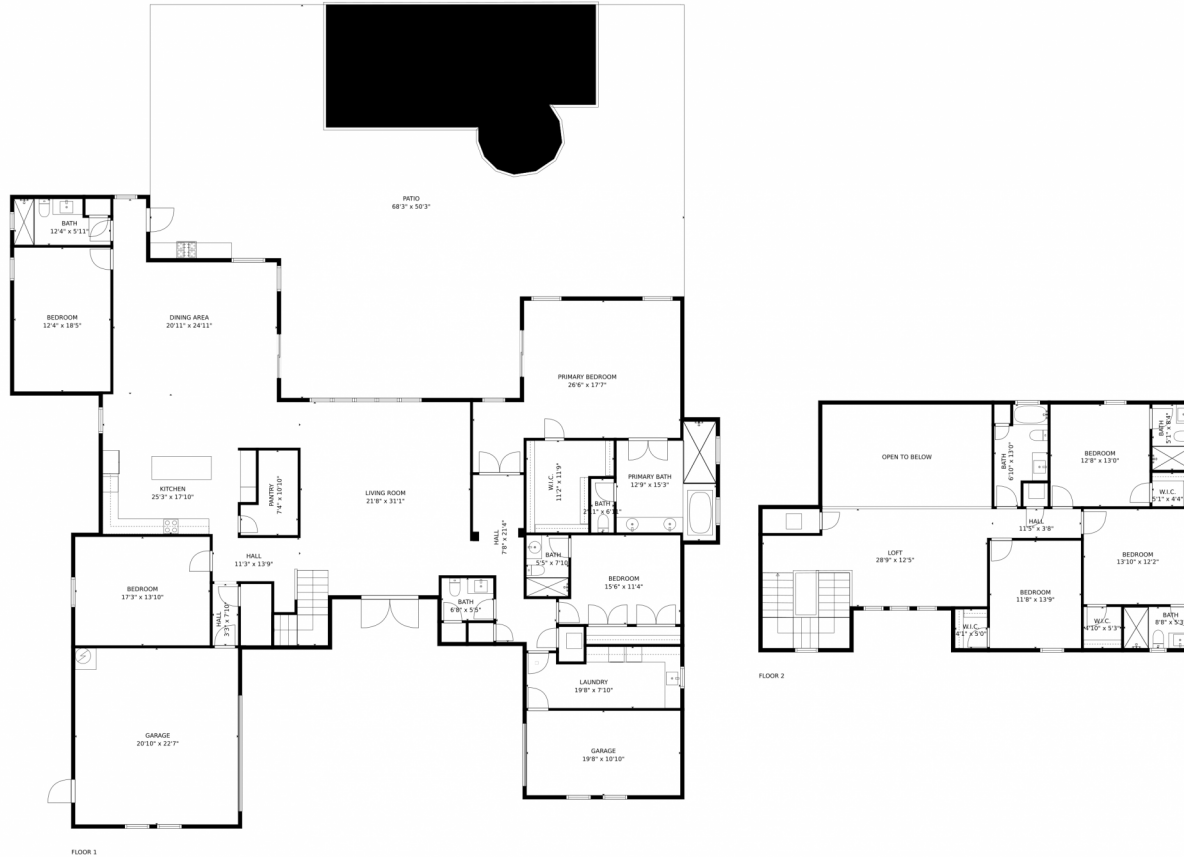

1974 W Sierra Ranch Dr, Davie, FL 33324 – All Floors

GROSS INTERNAL AREA
FLOOR 1: 3455 sq. ft, FLOOR 2: 1254 sq. ft
EXCLUDED AREAS: , GARAGE: 682 sq. ft
PATIO: 2862 sq. ft
TOTAL: 4709 sq. ft

Disclaimer: Sizes and Dimensions are Approximate, Actual May Vary.

Christine Viscovich P.A.
954-290-8042
christineflorida@bellsouth.net