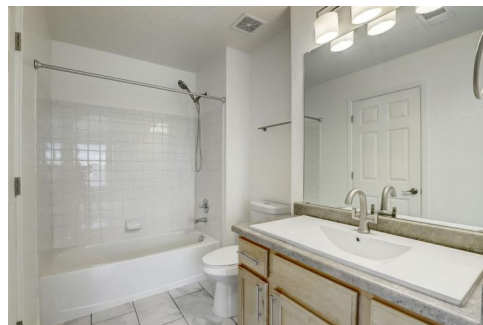

1515 Dawson Butte Way  
Castle Rock, CO 80109

 Single Family  1470 SQFT

Kate Wilkonson  
303-562-4442  
kate.kristin@gmail.com