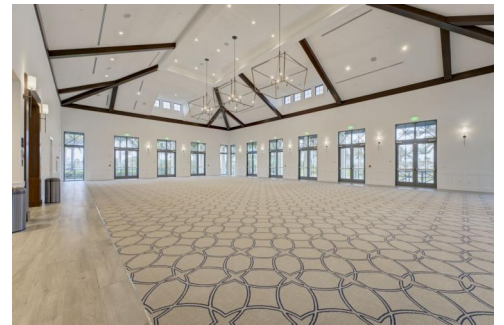

9338 Crestview Circle  
Palm Beach Gardens, FL 33412

Single Family

3951 SQFT

**Ravi Mohanka**  
561-714-1196  
rmohanka@sainaamrealty.com

Scan code  
for more  
property  
details