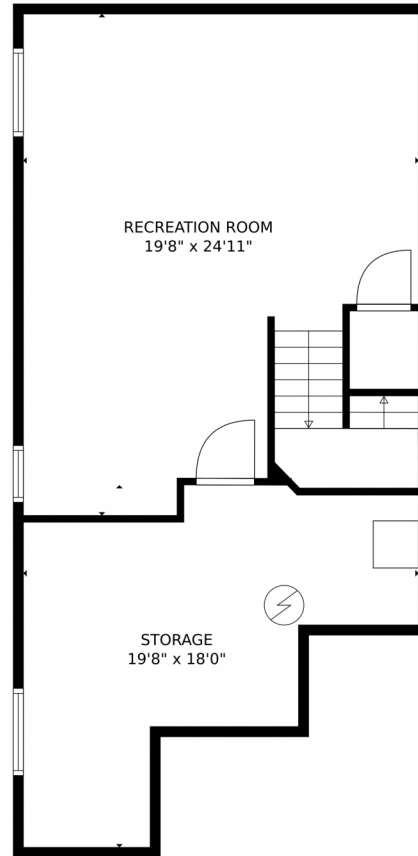

# 6314 Westview Circle, Parker, CO 80134 – Main Floor

GROSS INTERNAL AREA  
FLOOR 1: 704 sq. ft, FLOOR 2: 1220 sq. ft  
FLOOR 3: 734 sq. ft, EXCLUDED AREAS:  
GARAGE: 451 sq. ft, PORCH: 21 sq. ft  
TOTAL: 2658 sq. ft  
MEASUREMENTS CALCULATED BY V1Photos.COM ARE DEEMED HIGHLY RELIABLE BUT NOT GUARANTEED.

GROSS INTERNAL AREA  
FLOOR 1: 704 sq. ft, FLOOR 2: 1220 sq. ft  
FLOOR 3: 734 sq. ft, EXCLUDED AREAS:  
GARAGE: 451 sq. ft, PORCH: 21 sq. ft  
TOTAL: 2658 sq. ft  
MEASUREMENTS CALCULATED BY V1Photos.COM ARE DEEMED HIGHLY RELIABLE BUT NOT GUARANTEED.

Disclaimer: Sizes and Dimensions are Approximate, Actual May Vary.

**Nicole Rendaci**  
720-724-7030  
nicole.Rendaci@windermere.com

# 6314 Westview Circle, Parker, CO 80134 – Lower Floor

GROSS INTERNAL AREA  
FLOOR 1: 704 sq. ft, FLOOR 2: 1220 sq. ft  
FLOOR 3: 734 sq. ft, EXCLUDED AREAS:  
GARAGE: 451 sq. ft, PORCH: 21 sq. ft  
TOTAL: 2658 sq. ft  
MEASUREMENTS CALCULATED BY V1Photos.COM ARE DEEMED HIGHLY RELIABLE BUT NOT GUARANTEED.