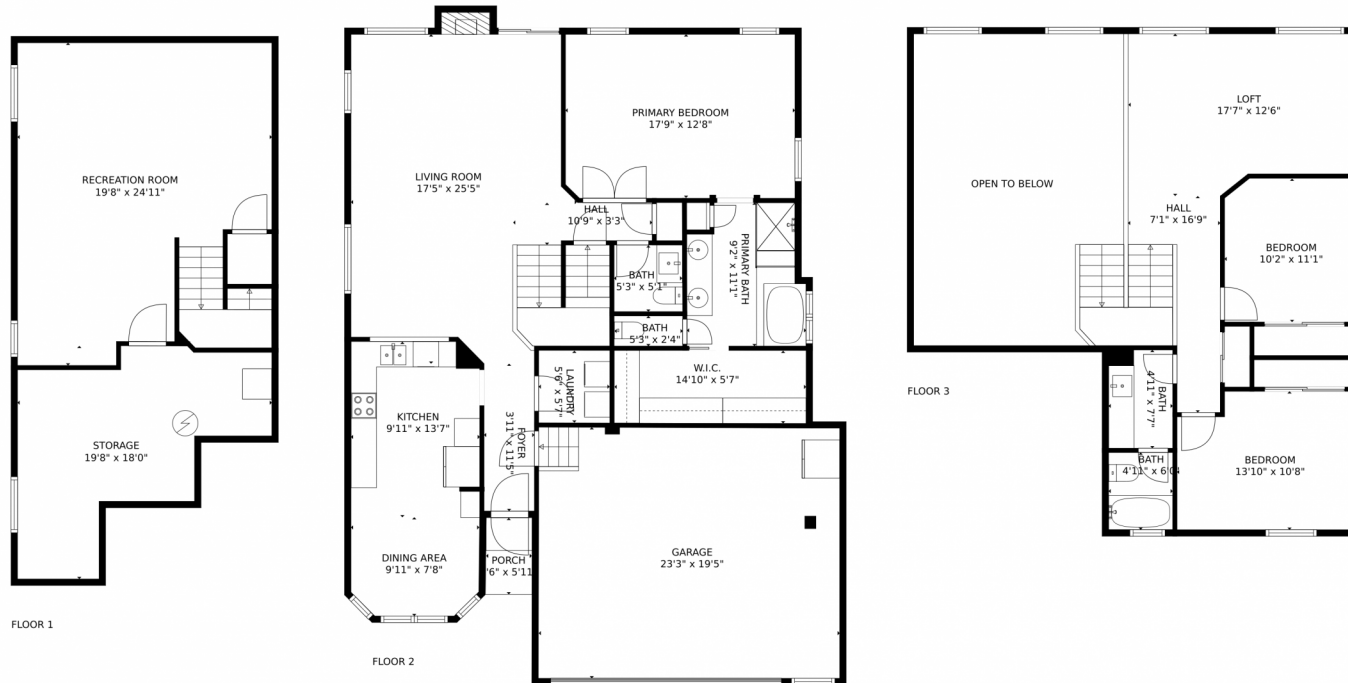

# 6314 Westview Circle, Parker, CO 80134 – Main Floor

GROSS INTERNAL AREA  
FLOOR 1: 704 sq. ft, FLOOR 2: 1220 sq. ft  
FLOOR 3: 734 sq. ft, EXCLUDED AREAS:  
GARAGE: 451 sq. ft, PORCH: 21 sq. ft  
TOTAL: 2658 sq. ft  
MEASUREMENTS CALCULATED BY V1Photos.COM ARE DEEMED HIGHLY RELIABLE BUT NOT GUARANTEED.

GROSS INTERNAL AREA  
FLOOR 1: 704 sq. ft, FLOOR 2: 1220 sq. ft  
FLOOR 3: 734 sq. ft, EXCLUDED AREAS:  
GARAGE: 451 sq. ft, PORCH: 21 sq. ft  
TOTAL: 2658 sq. ft  
MEASUREMENTS CALCULATED BY V1Photos.COM ARE DEEMED HIGHLY RELIABLE BUT NOT GUARANTEED.

# 6314 Westview Circle, Parker, CO 80134 – Lower Floor

GROSS INTERNAL AREA  
FLOOR 1: 704 sq. ft, FLOOR 2: 1220 sq. ft  
FLOOR 3: 734 sq. ft, EXCLUDED AREAS:  
GARAGE: 451 sq. ft, PORCH: 21 sq. ft  
TOTAL: 2658 sq. ft  
MEASUREMENTS CALCULATED BY V1Photos.COM ARE DEEMED HIGHLY RELIABLE BUT NOT GUARANTEED.

# 6314 Westview Circle, Parker, CO 80134 – All Floors

GROSS INTERNAL AREA  
 FLOOR 1: 704 sq. ft, FLOOR 2: 1220 sq. ft  
 FLOOR 3: 734 sq. ft, EXCLUDED AREAS:  
 GARAGE: 451 sq. ft, PORCH: 21 sq. ft  
 TOTAL: 2658 sq. ft  
 MEASUREMENTS CALCULATED BY V1Photos.COM ARE DEEMED HIGHLY RELIABLE BUT NOT GUARANTEED.