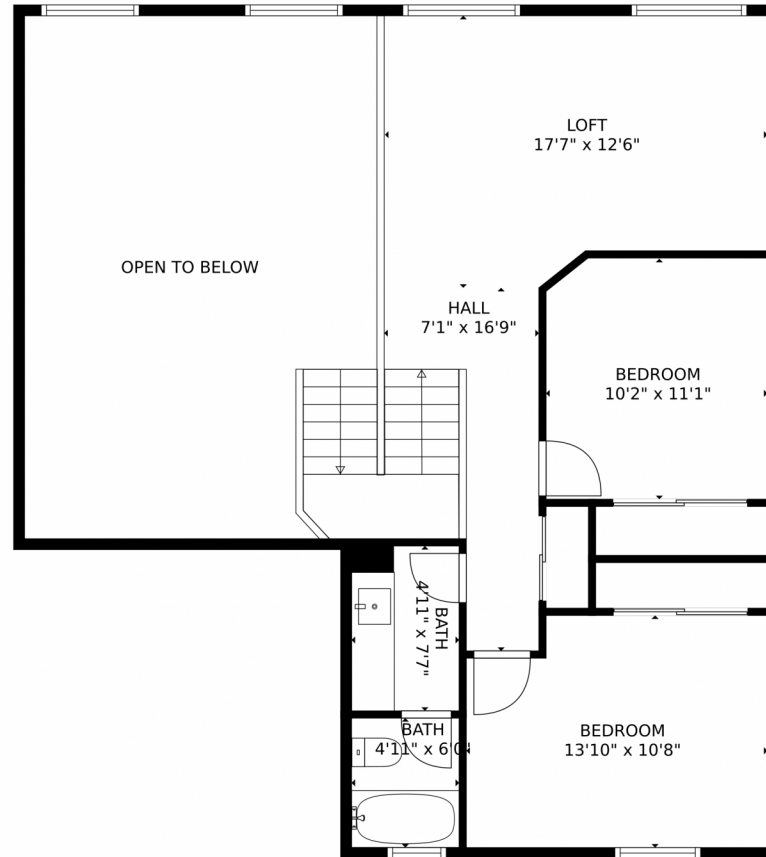

# 6314 Westview Circle, Parker, CO 80134 – Main Floor

GROSS INTERNAL AREA  
FLOOR 1: 704 sq. ft, FLOOR 2: 1220 sq. ft  
FLOOR 3: 734 sq. ft, EXCLUDED AREAS:  
GARAGE: 451 sq. ft, PORCH: 21 sq. ft  
TOTAL: 2658 sq. ft  
MEASUREMENTS CALCULATED BY V1Photos.COM ARE DEEMED HIGHLY RELIABLE BUT NOT GUARANTEED.

Disclaimer: Sizes and Dimensions are Approximate, Actual May Vary.

**Nicole Rendaci**  
720-724-7030  
nicole.Rendaci@windermere.com

Scan code for more property details

6314 Westview Circle, Parker, CO 80134 – Second Floor

GROSS INTERNAL AREA  
FLOOR 1: 704 sq. ft, FLOOR 2: 1220 sq. ft  
FLOOR 3: 734 sq. ft, EXCLUDED AREAS:  
GARAGE: 451 sq. ft, PORCH: 21 sq. ft  
TOTAL: 2658 sq. ft  
MEASUREMENTS CALCULATED BY V1Photos.COM ARE DEEMED HIGHLY RELIABLE BUT NOT GUARANTEED.

# 6314 Westview Circle, Parker, CO 80134 – Lower Floor

GROSS INTERNAL AREA  
FLOOR 1: 704 sq. ft, FLOOR 2: 1220 sq. ft  
FLOOR 3: 734 sq. ft, EXCLUDED AREAS:  
GARAGE: 451 sq. ft, PORCH: 21 sq. ft  
TOTAL: 2658 sq. ft  
MEASUREMENTS CALCULATED BY V1Photos.COM ARE DEEMED HIGHLY RELIABLE BUT NOT GUARANTEED.