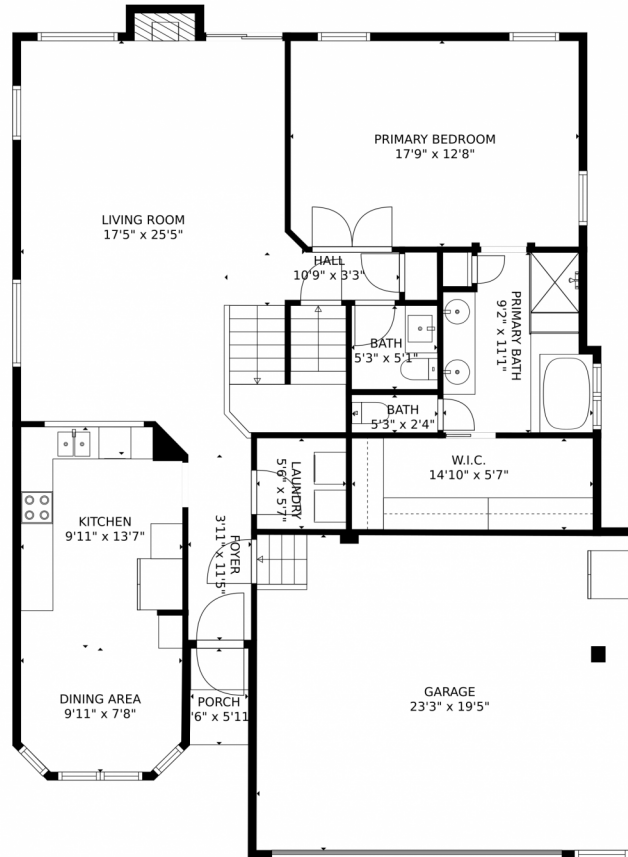

Single Family

2783 SQFT

Nicole Rendaci  
720-724-7030  
nicole.Rendaci@windermere.com

Scan code  
for more  
property  
details

# 6314 Westview Circle, Parker, CO 80134 – Main Floor

GROSS INTERNAL AREA  
FLOOR 1: 704 sq. ft, FLOOR 2: 1220 sq. ft  
FLOOR 3: 734 sq. ft, EXCLUDED AREAS:  
GARAGE: 451 sq. ft, PORCH: 21 sq. ft  
TOTAL: 2658 sq. ft  
MEASUREMENTS CALCULATED BY V1Photos.COM ARE DEEMED HIGHLY RELIABLE BUT NOT GUARANTEED.

GROSS INTERNAL AREA  
FLOOR 1: 704 sq. ft, FLOOR 2: 1220 sq. ft  
FLOOR 3: 734 sq. ft, EXCLUDED AREAS:  
GARAGE: 451 sq. ft, PORCH: 21 sq. ft  
TOTAL: 2658 sq. ft  
MEASUREMENTS CALCULATED BY V1Photos.COM ARE DEEMED HIGHLY RELIABLE BUT NOT GUARANTEED.

# 6314 Westview Circle, Parker, CO 80134 – Lower Floor

GROSS INTERNAL AREA  
FLOOR 1: 704 sq. ft, FLOOR 2: 1220 sq. ft  
FLOOR 3: 734 sq. ft, EXCLUDED AREAS:  
GARAGE: 451 sq. ft, PORCH: 21 sq. ft  
TOTAL: 2658 sq. ft  
MEASUREMENTS CALCULATED BY V1Photos.COM ARE DEEMED HIGHLY RELIABLE BUT NOT GUARANTEED.