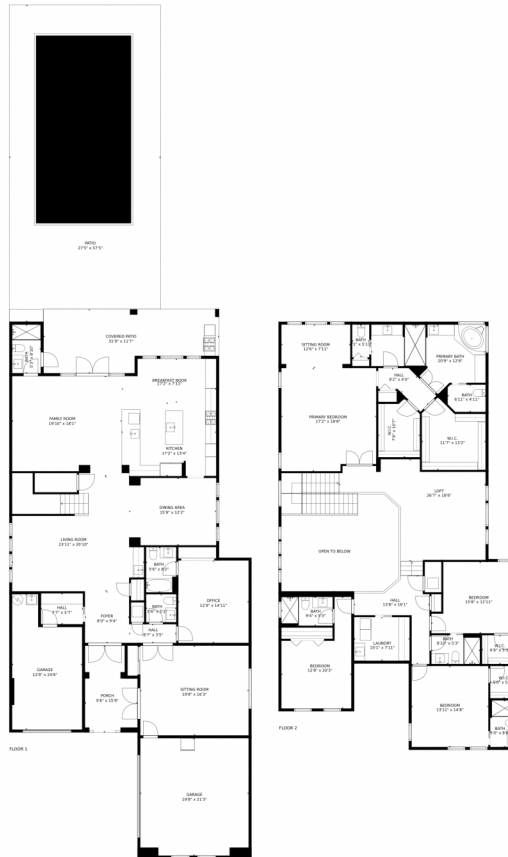

Single Family

5188 SQFT

Sivan Van Buren
954-398-0518
sivanvbteam@gmail.com

Scan code
for more
property
details

9041 Moriset Court, Delray Beach, FL 33446 – 2nd Floor

GROSS INTERNAL AREA
FLOOR 1: 2235 sq. ft, FLOOR 2: 2454 sq. ft
EXCLUDED AREAS: , GARAGE: 681 sq. ft
PATIO: 1845 sq. ft, PORCH: 136 sq. ft
TOTAL: 4689 sq. ft
MEASUREMENTS CALCULATED BY V1Photos.COM ARE DEEMED HIGHLY RELIABLE BUT NOT GUARANTEED.

Disclaimer: Sizes and Dimensions are Approximate, Actual May Vary.

Sivan Van Buren
954-398-0518
sivanvbteam@gmail.com

9041 Moriset Court, Delray Beach, FL 33446 – 1st Floor

GROSS INTERNAL AREA
FLOOR 1: 2235 sq. ft, FLOOR 2: 2454 sq. ft
EXCLUDED AREAS: , GARAGE: 681 sq. ft
PATIO: 1845 sq. ft, PORCH: 136 sq. ft
TOTAL: 4689 sq. ft

MEASUREMENTS CALCULATED BY V1Photos.com ARE DEEMED HIGHLY RELIABLE BUT NOT GUARANTEED.

Disclaimer: Sizes and Dimensions are Approximate, Actual May Vary.

Sivan Van Buren
954-398-0518
sivanvbteam@gmail.com

Scan code for more property details

9041 Moriset Court, Delray Beach, FL 33446 — All Floors

GROSS INTERNAL AREA
FLOOR 1: 2235 sq. ft, FLOOR 2: 2454 sq. ft
EXCLUDED AREAS: , GARAGE: 681 sq. ft
PATIO: 1845 sq. ft, PORCH: 136 sq. ft
TOTAL: 4689 sq. ft
MEASUREMENTS CALCULATED BY V1Photos.com ARE DEEMED HIGHLY RELIABLE BUT NOT GUARANTEED.