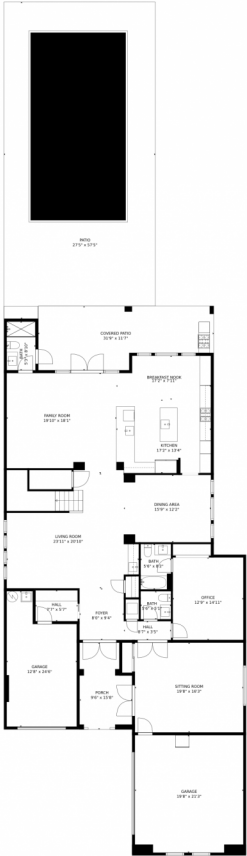

9041 Moriset Court, Delray Beach, FL 33446 – 1st Floor

Disclaimer: Sizes and Dimensions are Approximate, Actual May Vary.

Sivan Van Buren
954-398-0518
sivanvbteam@gmail.com

Scan code for more property details