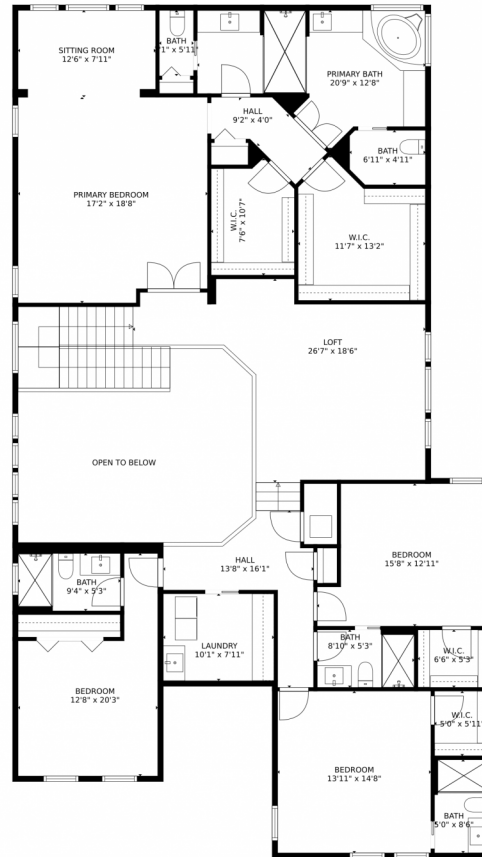

Single Family

5188 SQFT

Sivan Van Buren
954-398-0518
sivanvbteam@gmail.com

Scan code
for more
property
details

9041 Moriset Court, Delray Beach, FL 33446 – 2nd Floor

GROSS INTERNAL AREA
FLOOR 1: 2235 sq. ft, FLOOR 2: 2454 sq. ft
EXCLUDED AREAS: , GARAGE: 681 sq. ft
PATIO: 1845 sq. ft, PORCH: 136 sq. ft
TOTAL: 4689 sq. ft
MEASUREMENTS CALCULATED BY V1Photos.COM ARE DEEMED HIGHLY RELIABLE BUT NOT GUARANTEED.

Disclaimer: Sizes and Dimensions are Approximate, Actual May Vary.

Sivan Van Buren
954-398-0518
sivanvbteam@gmail.com

9041 Moriset Court, Delray Beach, FL 33446 – 1st Floor

GROSS INTERNAL AREA
FLOOR 1: 2235 sq. ft, FLOOR 2: 2454 sq. ft
EXCLUDED AREAS: , GARAGE: 681 sq. ft
PATIO: 1845 sq. ft, PORCH: 136 sq. ft
TOTAL: 4689 sq. ft

MEASUREMENTS CALCULATED BY V1Photos.com ARE DEEMED HIGHLY RELIABLE BUT NOT GUARANTEED.

Disclaimer: Sizes and Dimensions are Approximate, Actual May Vary.

Sivan Van Buren
954-398-0518
sivanvbteam@gmail.com

Scan code for more property details

9041 Moriset Court, Delray Beach, FL 33446 — All Floors

GROSS INTERNAL AREA
FLOOR 1: 2235 sq. ft, FLOOR 2: 2454 sq. ft
EXCLUDED AREAS: , GARAGE: 681 sq. ft
PATIO: 1845 sq. ft, PORCH: 136 sq. ft
TOTAL: 4689 sq. ft
MEASUREMENTS CALCULATED BY V1Photos.com ARE DEEMED HIGHLY RELIABLE BUT NOT GUARANTEED.