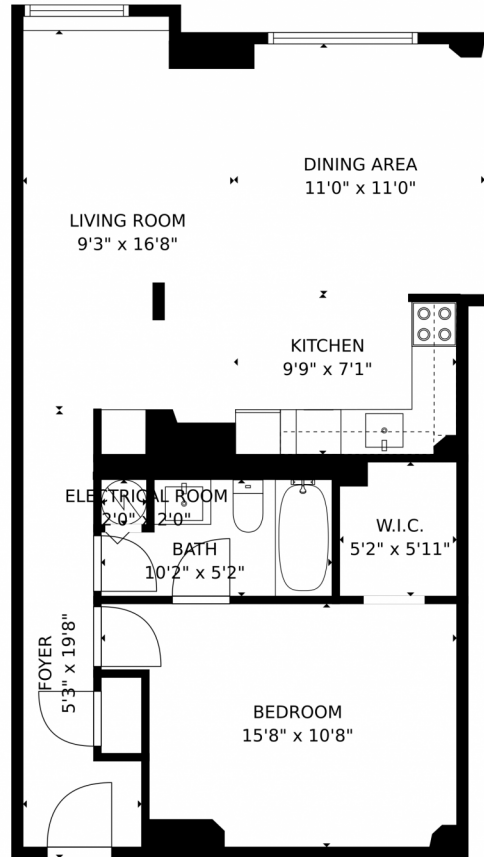

Single Family

712 SQFT

1 Bed

1 Baths

Taylor Haas

303-665-7368

taylorh@coloradorpm.com

<https://www.coloradorpm.com/available-rental-properties-denv>

Scan code
for more
property
details

720 16th St #205, Denver, CO 80202 – Main Level

GROSS INTERNAL AREA
FLOOR 1: 696 sq. ft
TOTAL: 696 sq. ft
MEASUREMENTS CALCULATED BY V1Photos.com ARE DEEMED HIGHLY RELIABLE BUT NOT GUARANTEED.