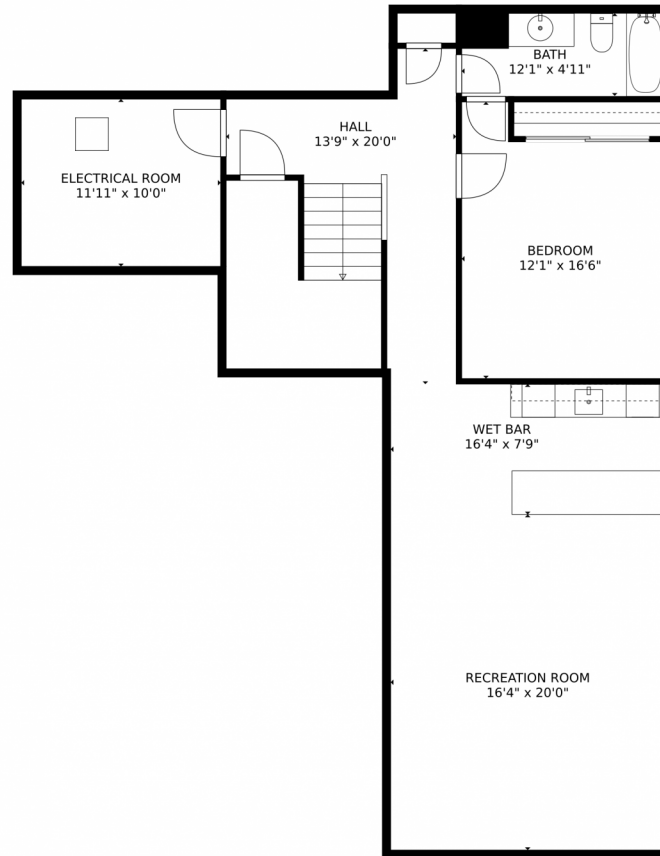

9003 West 18th Street Road, Greeley, CO 80634 – Lower Level

GROSS INTERNAL AREA
FLOOR 1: 1093 sq. ft, FLOOR 2: 1211 sq. ft
FLOOR 3: 1204 sq. ft, EXCLUDED AREAS:
GARAGE: 907 sq. ft, DECK: 352 sq. ft
PORCH: 125 sq. ft
TOTAL: 3508 sq. ft

Disclaimer: Sizes and Dimensions are Approximate, Actual May Vary.

Lillian Colbert
303-549-7907
lilliancolbert@comcast.net