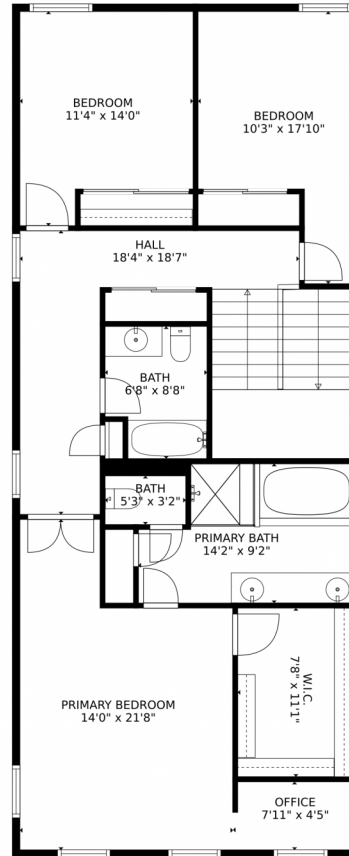

9003 West 18th Street Road, Greeley, CO 80634 – Upper Level

GROSS INTERNAL AREA
FLOOR 1: 1093 sq. ft. FLOOR 2: 1211 sq. ft.
FLOOR 3: 1204 sq. ft. EXCLUDED AREAS:
GARAGE: 907 sq. ft. DECK: 352 sq. ft.
PORCH: 125 sq. ft.
TOTAL: 3508 sq. ft.

Disclaimer: Sizes and Dimensions are Approximate, Actual May Vary.

Lillian Colbert
303-549-7907
lilliancolbert@comcast.net