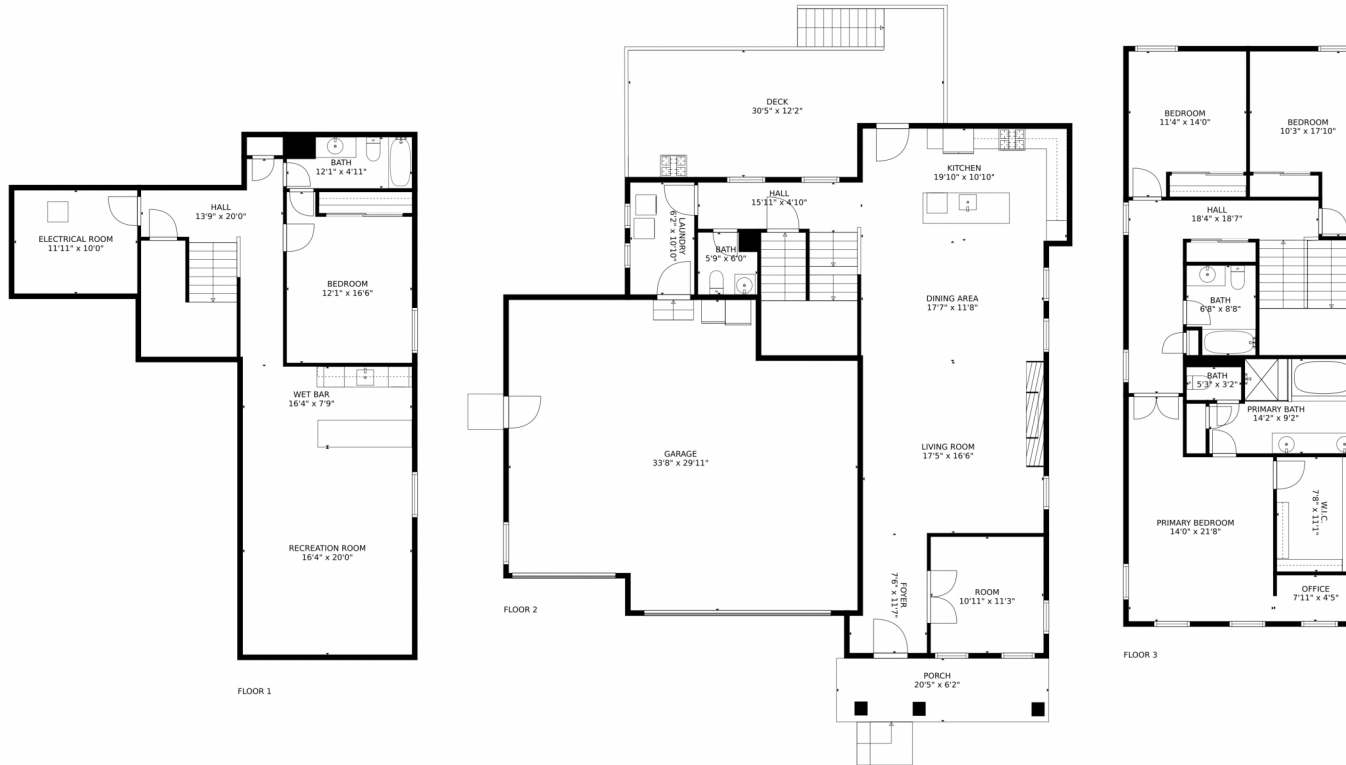

9003 West 18th Street Road, Greeley, CO 80634 – All Levels

GROSS INTERNAL AREA
FLOOR 1: 1093 sq. ft, FLOOR 2: 1211 sq. ft
FLOOR 3: 1204 sq. ft, EXCLUDED AREAS:
GARAGE: 907 sq. ft, DECK: 352 sq. ft
PORCH: 125 sq. ft
TOTAL: 3508 sq. ft

Disclaimer: Sizes and Dimensions are Approximate, Actual May Vary.

Lillian Colbert
303-549-7907
lilliancolbert@comcast.net

Scan code
for more
property
details