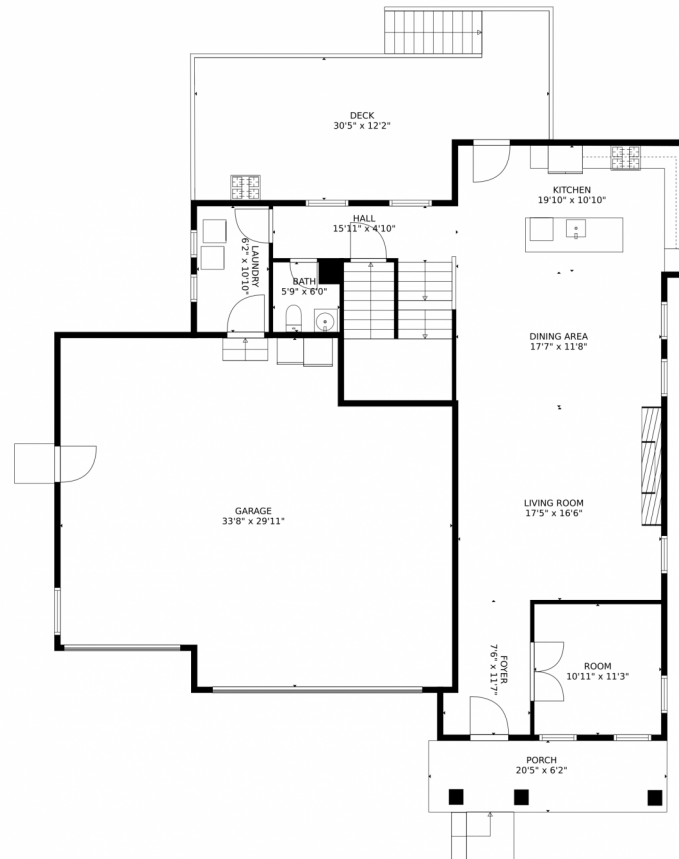

9003 West 18th Street Road, Greeley, CO 80634 — Main Level

GROSS INTERNAL AREA
FLOOR 1: 1093 sq. ft, FLOOR 2: 1211 sq. ft
FLOOR 3: 1204 sq. ft, EXCLUDED AREAS:
GARAGE: 907 sq. ft, DECK: 352 sq. ft
PORCH: 125 sq. ft
TOTAL: 3508 sq. ft

Disclaimer: Sizes and Dimensions are Approximate, Actual May Vary.

Lillian Colbert
303-549-7907
lilliancolbert@comcast.net