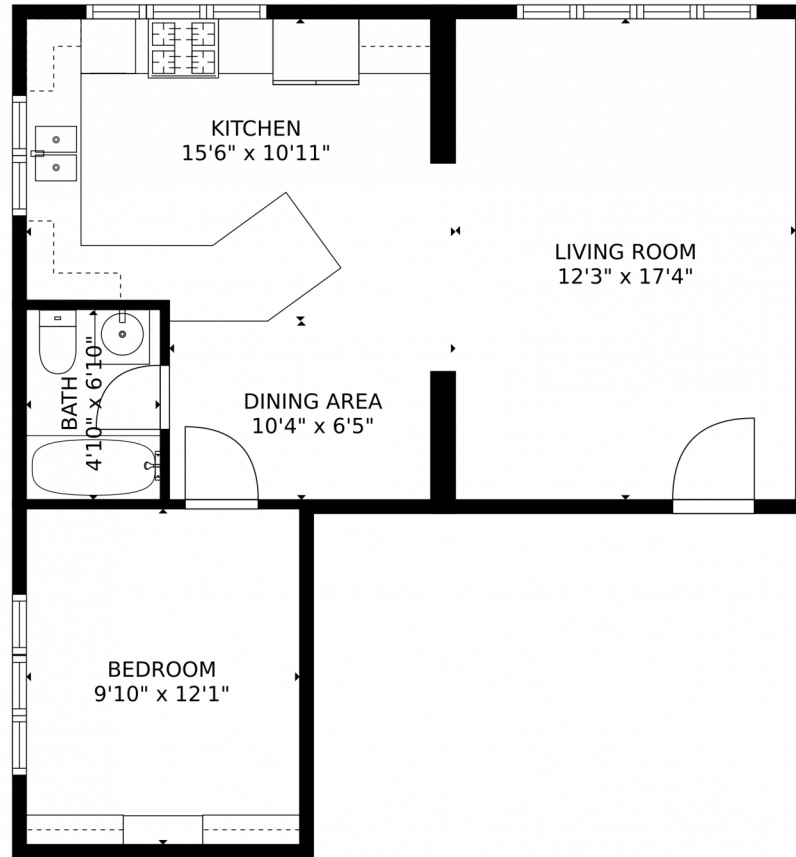

Single Family

614 SQFT

1 Bed

1 Baths

**Jason Cassidy**  
720-220-6964  
jason@coloradorpm.com

Scan code  
for more  
property  
details

GROSS INTERNAL AREA  
FLOOR 1: 603 sq. ft  
TOTAL: 603 sq. ft  
MEASUREMENTS CALCULATED BY V1Photos.com ARE DEEMED HIGHLY RELIABLE BUT NOT GUARANTEED.

Disclaimer: Sizes and Dimensions are Approximate, Actual May Vary.

**Jason Cassidy**  
720-220-6964  
jason@coloradorpm.com