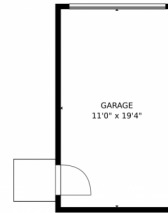

1109 Little Branch Lane, Berthoud, CO 80513 – Main Level

GROSS INTERNAL AREA
FLOOR 1: 607 sq. ft. FLOOR 2: 657 sq. ft.
FLOOR 3: 717 sq. ft. EXCLUDED AREAS:
GARAGE: 212 sq. ft. DECK: 16 sq. ft.
PORCH: 45 sq. ft.
TOTAL: 1980 sq. ft.

Disclaimer: Sizes and Dimensions are Approximate, Actual May Vary.