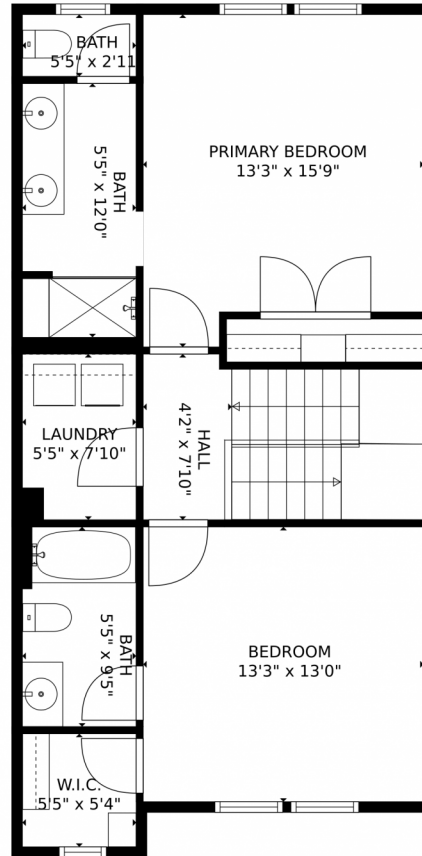

1109 Little Branch Lane, Berthoud, CO 80513 – Upper Level

GROSS INTERNAL AREA
FLOOR 1: 607 sq. ft. FLOOR 2: 657 sq. ft.
FLOOR 3: 717 sq. ft. EXCLUDED AREAS:
GARAGE: 212 sq. ft. DECK: 16 sq. ft.
PORCH: 45 sq. ft.
TOTAL: 1980 sq. ft.

Disclaimer: Sizes and Dimensions are Approximate, Actual May Vary.

Taylor Haas
303-665-7368
taylorh@coloradorpm.com
<https://www.coloradorpm.com/available-rental-properties-denver>

Scan code
for more
property
details