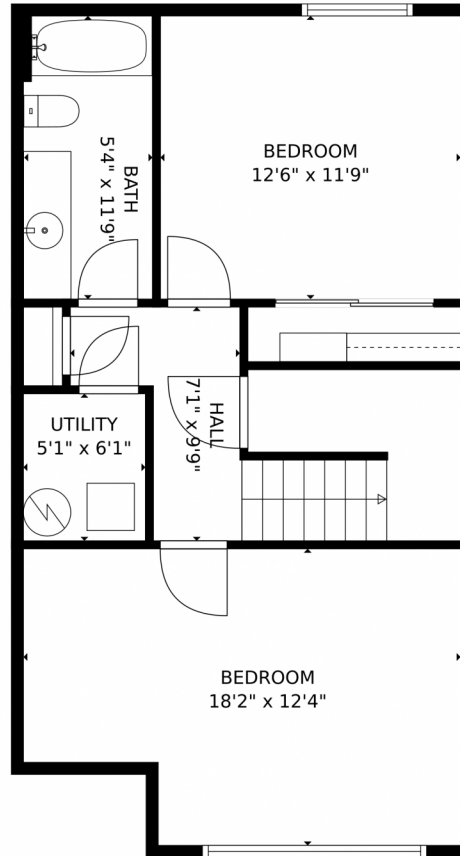

1109 Little Branch Lane, Berthoud, CO 80513 – Lower Level

GROSS INTERNAL AREA
FLOOR 1: 607 sq. ft. FLOOR 2: 657 sq. ft.
FLOOR 3: 717 sq. ft. EXCLUDED AREAS:
GARAGE: 212 sq. ft. DECK: 16 sq. ft.
PORCH: 45 sq. ft.
TOTAL: 1980 sq. ft.

Disclaimer: Sizes and Dimensions are Approximate, Actual May Vary.

Taylor Haas
303-665-7368
taylorh@coloradorpm.com
<https://www.coloradorpm.com/available-rental-properties-denver>

Scan code
for more
property
details