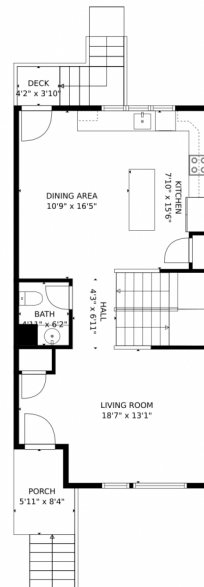

1109 Little Branch Lane, Berthoud, CO 80513 – Main Level

GROSS INTERNAL AREA
FLOOR 1: 607 sq. ft. FLOOR 2: 657 sq. ft.
FLOOR 3: 717 sq. ft. EXCLUDED AREAS:
GARAGE: 212 sq. ft. DECK: 16 sq. ft.
PORCH: 45 sq. ft.
TOTAL: 1980 sq. ft.

Disclaimer: Sizes and Dimensions are Approximate, Actual May Vary.

Taylor Haas

303-665-7368

taylorh@coloradorpm.com

<https://www.coloradorpm.com/available-rental-properties-denver>

Scan code
for more
property
details