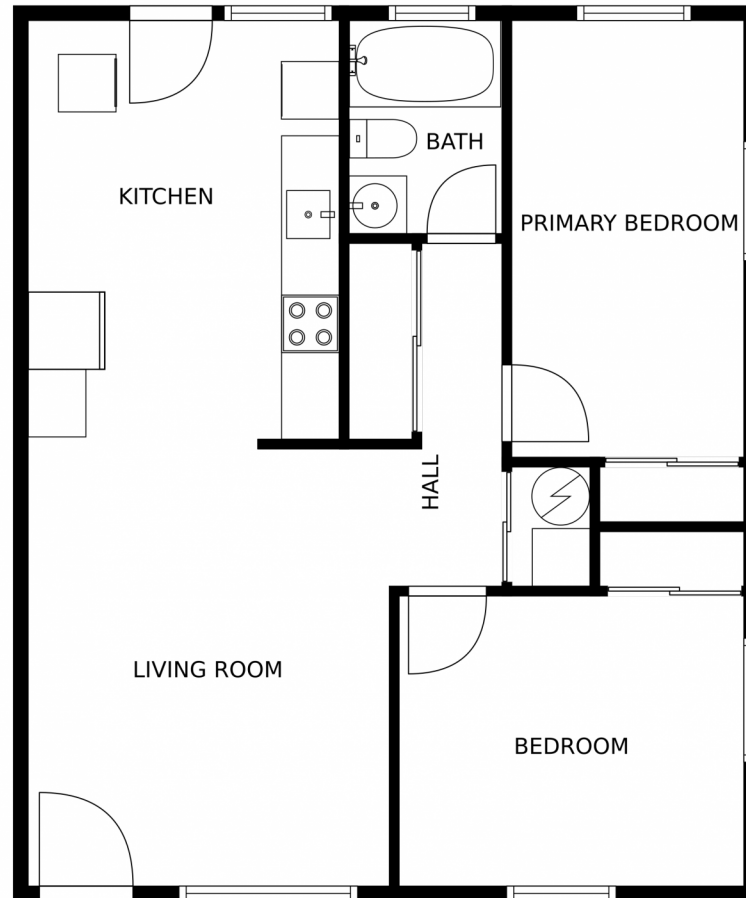

 Single Family

 800 SQFT

 2 Beds

 1 Baths

Taylor Haas
303-665-7368
taylorh@coloradorpm.com
<https://www.coloradorpm.com/available-rental-properties-denver>

5365 W 3rd Pl - #1, Lakewood, CO 80226 – Main Level

MEASUREMENTS CALCULATED BY V1Photos.com ARE DEEMED HIGHLY RELIABLE BUT NOT GUARANTEED.

Disclaimer: Sizes and Dimensions are Approximate, Actual May Vary.

Taylor Haas
303-665-7368
taylorh@coloradorpm.com
<https://www.coloradorpm.com/available-rental-properties-denver>