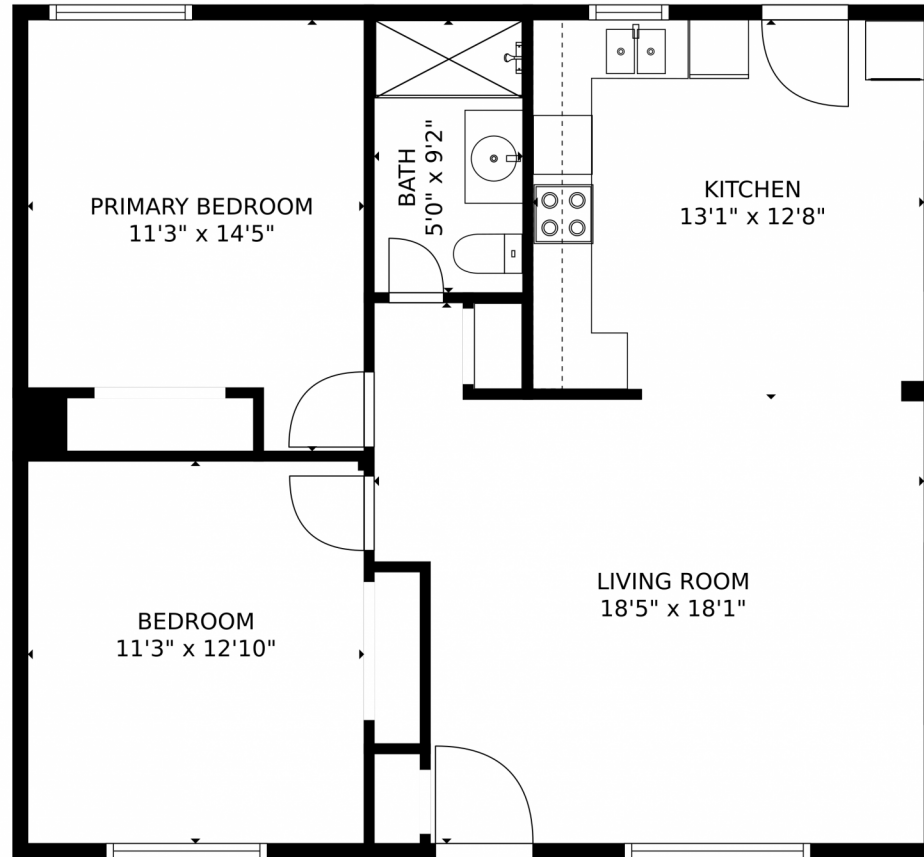

 Single Family  900 SQFT

Taylor Haas
303-665-7368
taylorh@coloradorpm.com
<https://www.coloradorpm.com/available-rental-properties-denver>

1255 Nelson Street, Lakewood, CO 80215 – Main Level

GROSS INTERNAL AREA
FLOOR 1: 826 sq. ft
TOTAL: 826 sq. ft
MEASUREMENTS CALCULATED BY V1Photos.COM ARE DEEMED HIGHLY RELIABLE BUT NOT GUARANTEED.