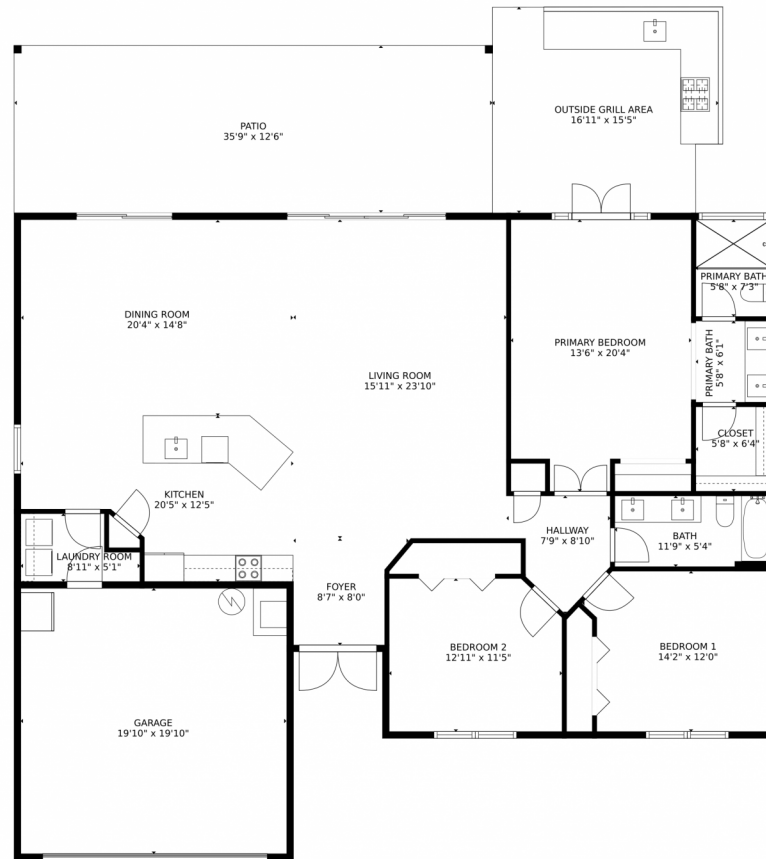

2925 Salerno Way, Delray Beach, FL 33445 – All Levels

GROSS INTERNAL AREA
FLOOR 1: 2128 sq. ft
EXCLUDED AREAS: GARAGE: 395 sq. ft
PATIO: 448 sq. ft
TOTAL: 2128 sq. ft

Disclaimer: Sizes and Dimensions are Approximate, Actual May Vary.

Bob Weyrauch
561-305-1491
BobWeyrauch@BHHSFloridaRealty.net