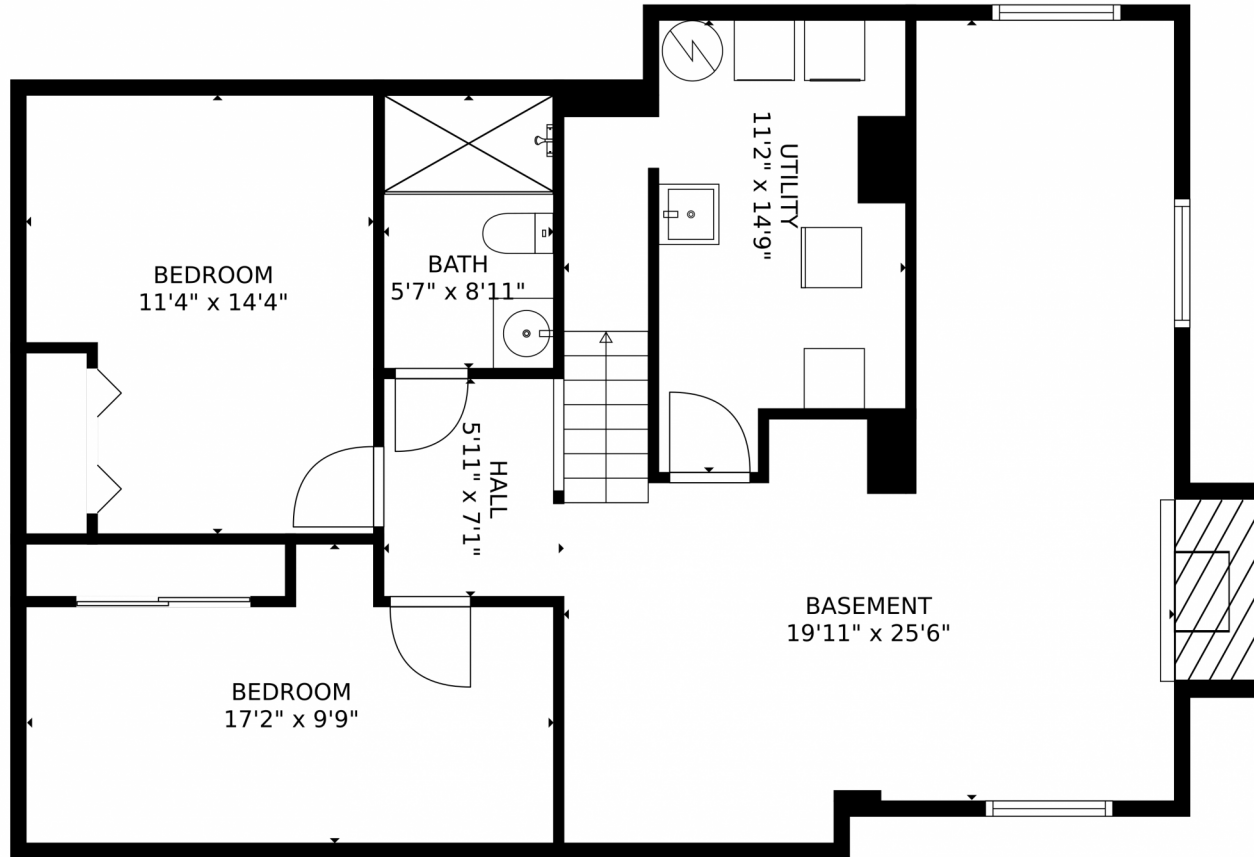

2215 N Corona Street, Colorado Springs, CO 80907 – Lower Level

GROSS INTERNAL AREA
Below Ground: 813 sq. ft, FLOOR 2: 1007 sq. ft
EXCLUDED AREAS: UTILITY: 133 sq. ft
FIREPLACE: 22 sq. ft
GARAGE: 289 sq. ft
PATIO: 781 sq. ft
PORCH: 27 sq. ft
TOTAL: 1820 sq. ft

Disclaimer: Sizes and Dimensions are Approximate, Actual May Vary.

Taylor Haas
303-665-7368
taylorh@coloradorpm.com
<https://www.coloradorpm.com/available-rental-properties-denver>

Scan code
for more
property
details