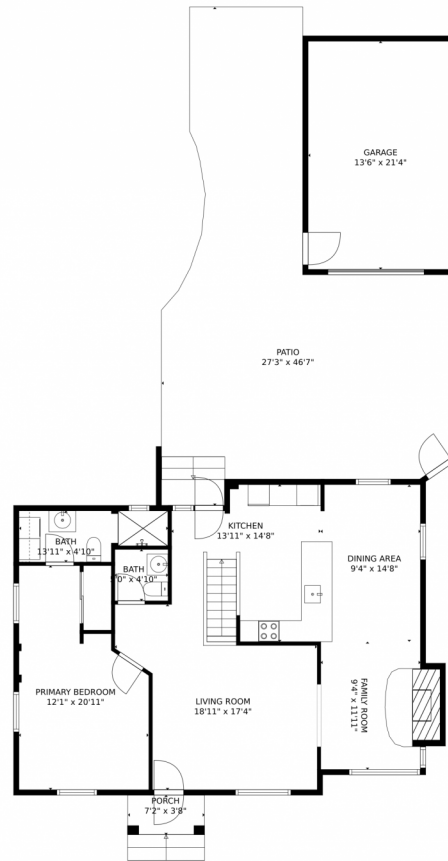

2215 N Corona Street, Colorado Springs, CO 80907 – Main Level

GROSS INTERNAL AREA
Below Ground: 813 sq. ft. FLOOR 2: 1007 sq. ft
EXCLUDED AREAS: UTILITY: 133 sq. ft
FIREPLACE: 22 sq. ft
GARAGE: 289 sq. ft
PATIO: 781 sq. ft
PORCH: 27 sq. ft
TOTAL: 1820 sq. ft

Disclaimer: Sizes and Dimensions are Approximate, Actual May Vary.

Taylor Haas
303-665-7368
taylorh@coloradorm.com
<https://www.coloradorm.com/available-rental-properties-denv>

Scan code
for more
property
details