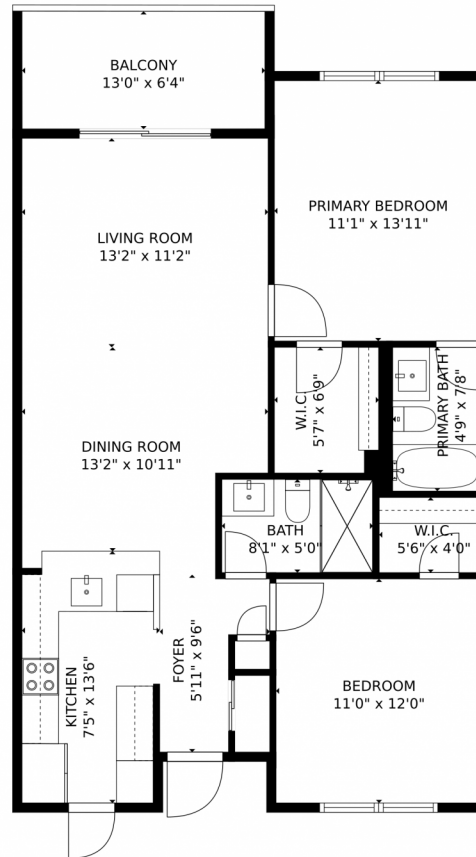

2350 Northeast 14th Street  
Pompano Beach, FL 33062

Condominium

1080 SQFT

Rachael Barach

954-815-1418

rachael@rachaelbarach.com

<https://www.therachaelbarachgroup.com/>

Scan code  
for more  
property  
details

# 2350 Northeast 14th Street, Pompano Beach, FL 33062 – All Levels

GROSS INTERNAL AREA  
FLOOR 1: 894 sq. ft  
EXCLUDED AREAS: BALCONY: 82 sq. ft  
TOTAL: 894 sq. ft  
MEASUREMENTS CALCULATED BY V1Photos.COM ARE DEEMED HIGHLY RELIABLE BUT NOT GUARANTEED.