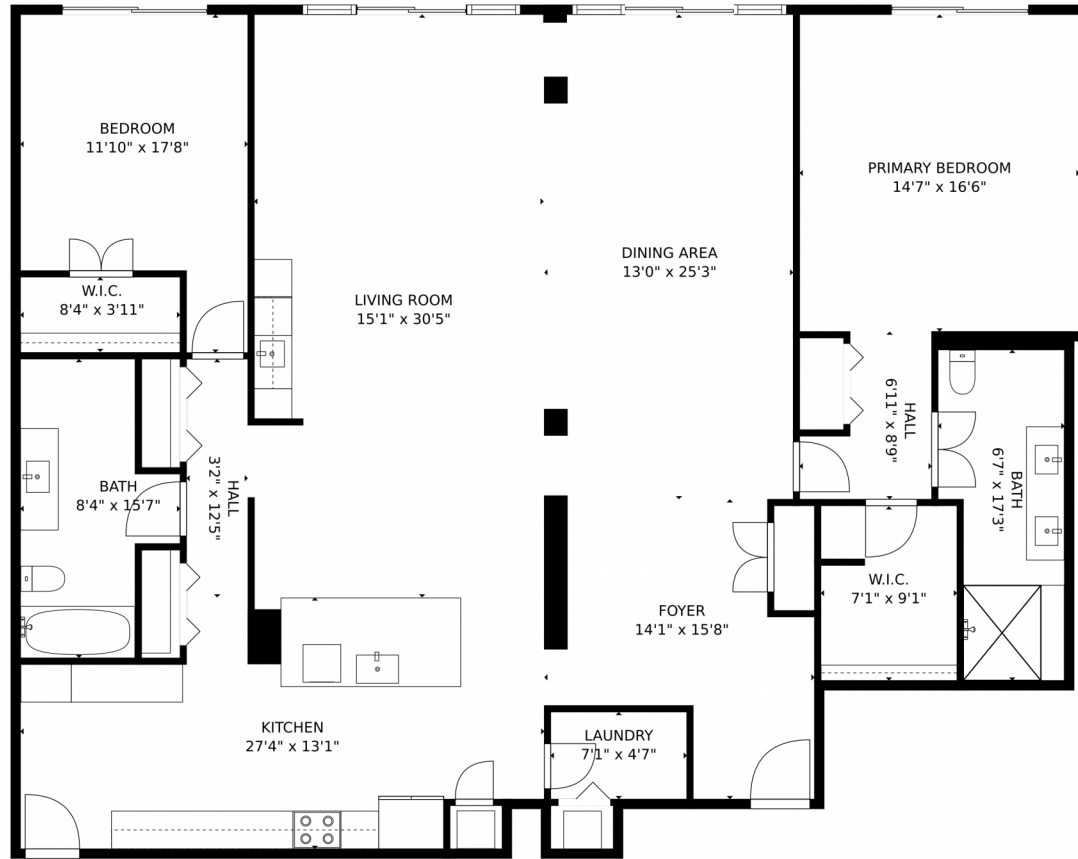

1900 E Girard Pl #403  
 Englewood, CO 80113  
 COMMUNITY: Waterford

1900 E Girard Pl #403, Englewood, CO 80113 - Main Level

Condominium

2390 SQFT

2 Beds

2 Baths

2 Car

Katie Wasserman  
 720-935-9671  
 makerealestateco@gmail.com

# 1900 E Girard Pl #403, Englewood, CO 80113 – Main Level

GROSS INTERNAL AREA  
FLOOR 1: 2234 sq. ft  
TOTAL: 2234 sq. ft  
MEASUREMENTS CALCULATED BY V1Photos.COM ARE DEEMED HIGHLY RELIABLE BUT NOT GUARANTEED.