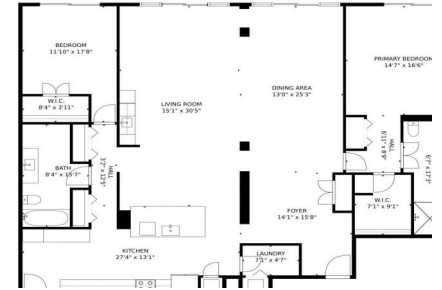

1900 E Girard Pl #403  
 Englewood, CO 80113  
 COMMUNITY: Waterford

1900 E Girard Pl #403, Englewood, CO 80113 - Main Level

Condominium

2390 SQFT

2 Beds

2 Baths

2 Car

Katie Wasserman  
 720-935-9671  
 makerealestateco@gmail.com

# 1900 E Girard Pl #403, Englewood, CO 80113 – Main Level

GROSS INTERNAL AREA  
FLOOR 1: 2234 sq. ft  
TOTAL: 2234 sq. ft  
MEASUREMENTS CALCULATED BY V1Photos.COM ARE DEEMED HIGHLY RELIABLE BUT NOT GUARANTEED.