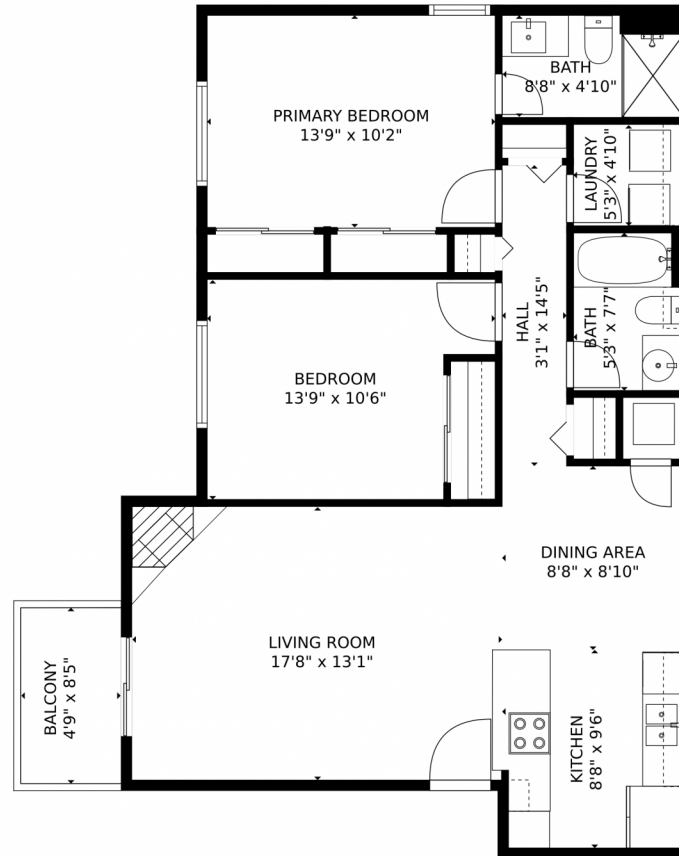

 Single Family

 945 SQFT

 2 Beds

 2 Baths

**Taylor Haas**  
303-665-7368  
taylorh@coloradorp.com  
<https://www.coloradorp.com/available-rental-properties-denver>

14111 East Jewell Ave, #102, Aurora, CO 80012 – Main Level

GROSS INTERNAL AREA  
FLOOR 1: 909 sq. ft  
EXCLUDED AREAS: BALCONY: 41 sq. ft  
TOTAL: 909 sq. ft  
MEASUREMENTS CALCULATED BY V1Photos.COM ARE DEEMED HIGHLY RELIABLE BUT NOT GUARANTEED.

Disclaimer: Sizes and Dimensions are Approximate, Actual May Vary.