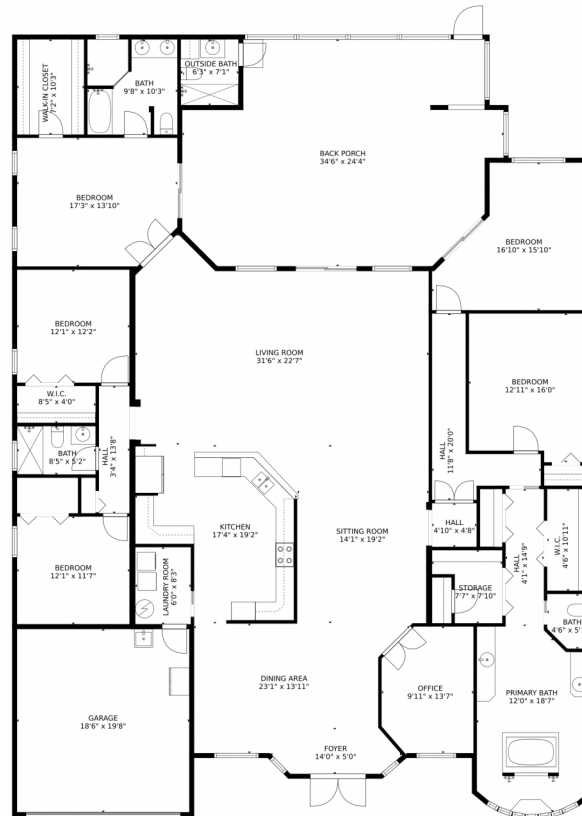

160 Southwest Sarasota Avenue, Port St. Lucie, FL 34953 — 2_160-southwest-sarasota-avenue-paar-estates-port-

GROSS INTERNAL AREA
FLOOR 1: 4311 sq. ft
EXCLUDED AREAS: STORAGE: 47 sq. ft, GARAGE: 363 sq. ft
TOTAL: 4311 sq. ft

Disclaimer: Sizes and Dimensions are Approximate, Actual May Vary.

Norma Gonzalez
561-672-9636
normagonzalezrealtor@gmail.com