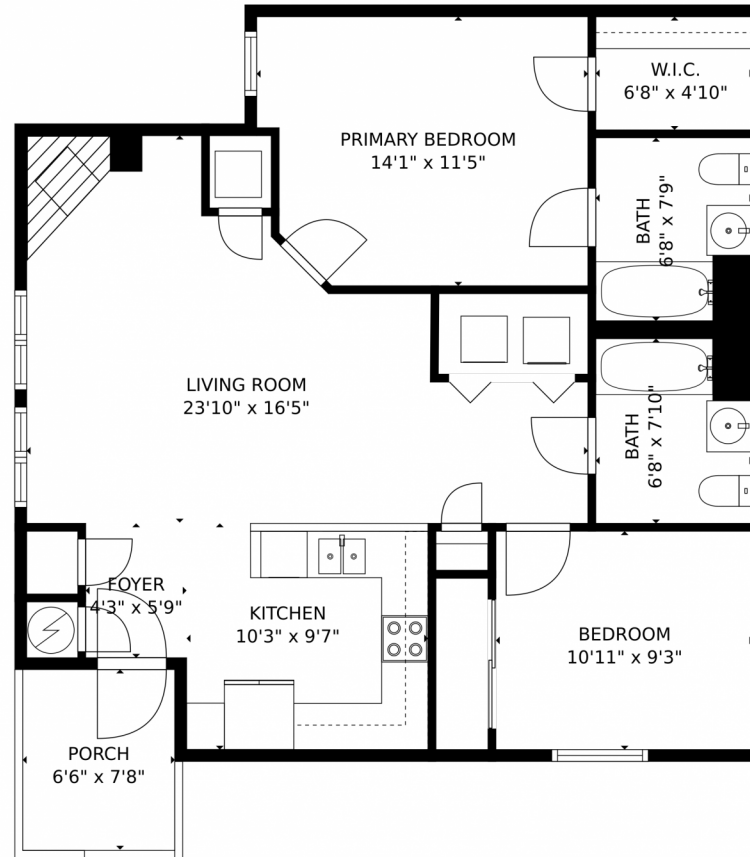

 Single Family

 956 SQFT

 2 Beds

 2 Baths

Taylor Haas
303-665-7368
taylorh@coloradorpm.com
<https://www.coloradorpm.com/available-rental-properties-denver>

16380 E Fremont Ave #1, Aurora, CO 80016 – Main Level

GROSS INTERNAL AREA
FLOOR 1: 877 sq. ft
EXCLUDED AREAS: PORCH: 50 sq. ft, UNDEFINED: 8 sq. ft
TOTAL: 877 sq. ft
MEASUREMENTS CALCULATED BY V1Photos.COM ARE DEEMED HIGHLY RELIABLE BUT NOT GUARANTEED.

Disclaimer: Sizes and Dimensions are Approximate, Actual May Vary.