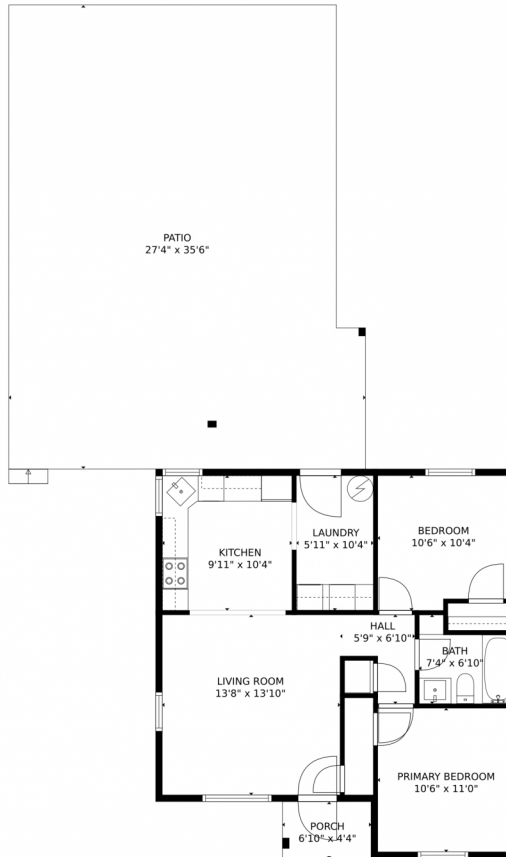

1655 Yosemite St, Denver, CO 80220 - Main Level

 Single Family

 829 SQFT

 2 Beds

 1 Baths

Taylor Haas
 303-665-7368
 taylorh@coloradorpm.com
<https://www.coloradorpm.com/available-rental-properties-denver>

1655 Yosemite St, Denver, CO 80220 – Main Level

GROSS INTERNAL AREA
FLOOR 1: 707 sq. ft
EXCLUDED AREAS: PATIO: 917 sq. ft, PORCH: 30 sq. ft
TOTAL: 707 sq. ft
MEASUREMENTS CALCULATED BY V1Photos.com ARE DEEMED HIGHLY RELIABLE BUT NOT GUARANTEED.